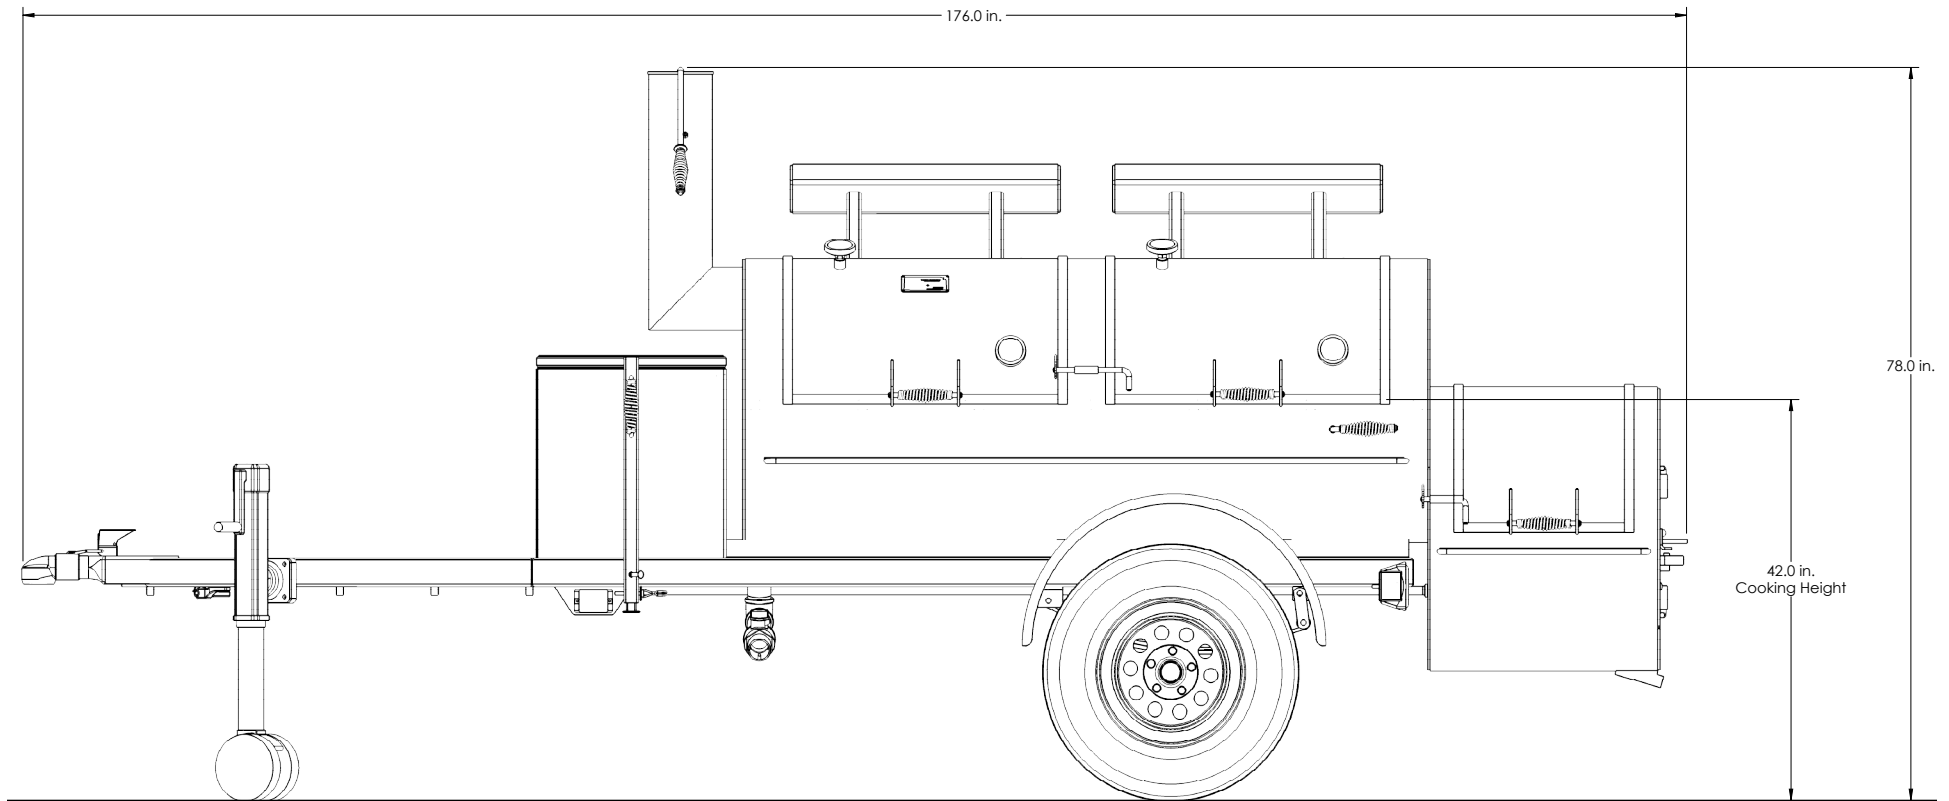

# FRONTIERSMAN II TRAILER

Overall Height: **78.0 in.** Overall Depth: **70.0 in.** Overall Length: **176.0 in.** Total Weight: **2,300 lbs.**