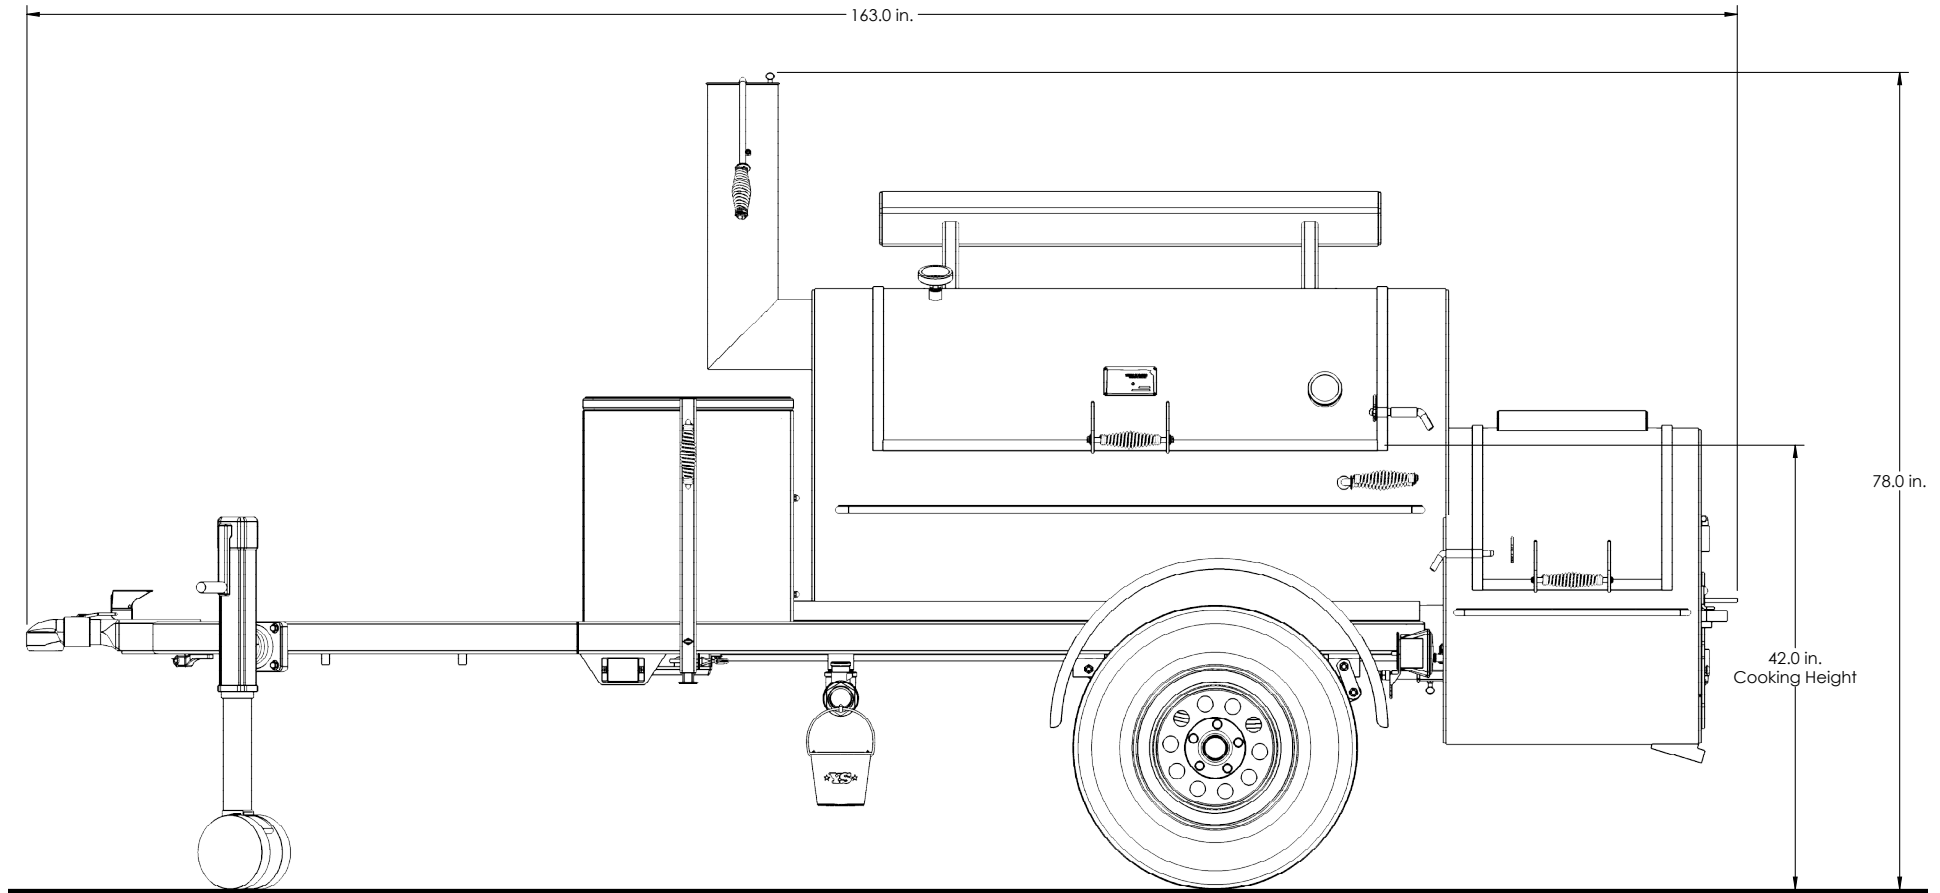

FRONTIERSMAN I TRAILER

Overall Height: **78.0 in.** Overall Depth: **70.0 in.** Overall Length: **163.0 in.** Total Weight: **1,800 lbs.**

FRONTIERSMAN I TRAILER

Overall Height: **78.0 in.** Overall Depth: **70.0 in.** Overall Length: **163.0 in.** Total Weight: **1,800 lbs.**