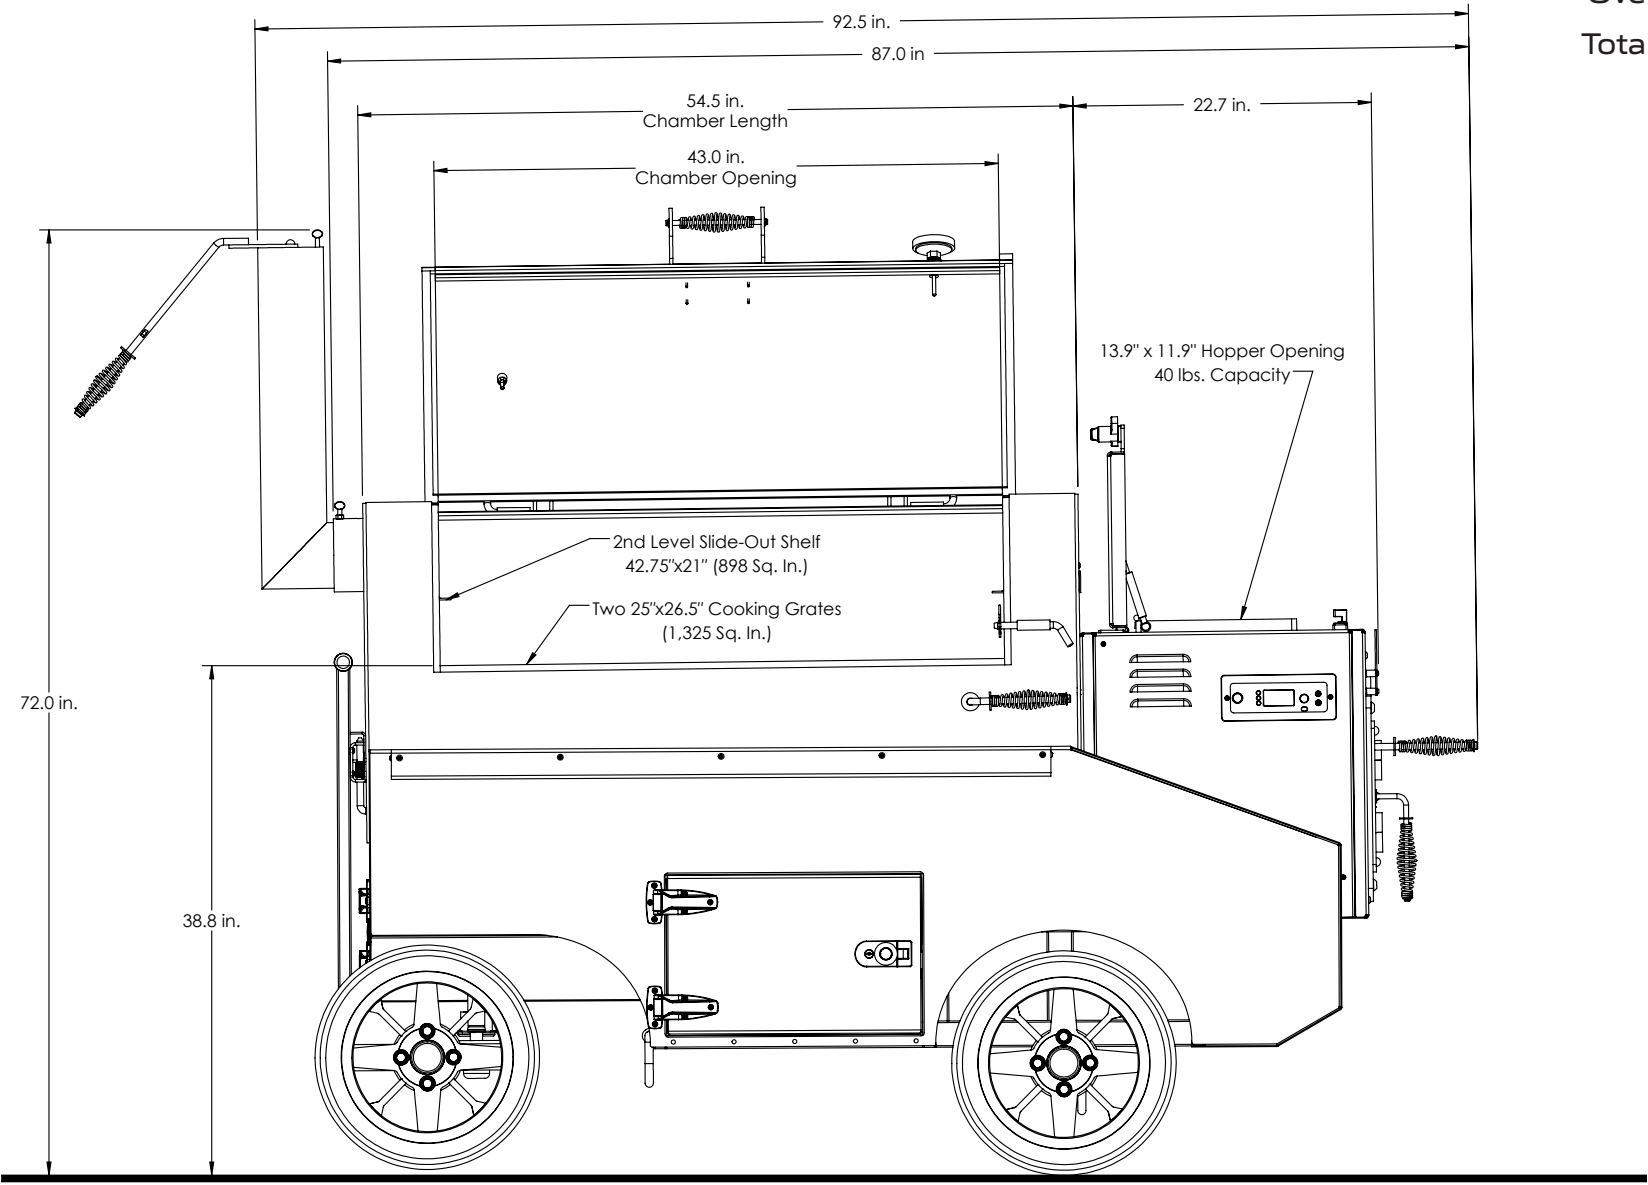

CIMARRON^S

Overall Height: 72 in.

Overall Depth: 53.3 in.

Overall Length: 92.5 in.

Total Weight: 1,567 lbs.

CIMARRON^S

Overall Height: 72 in.

Overall Depth: 53.3 in.

Overall Length: 92.5 in.

Total Weight: 1,567 lbs.