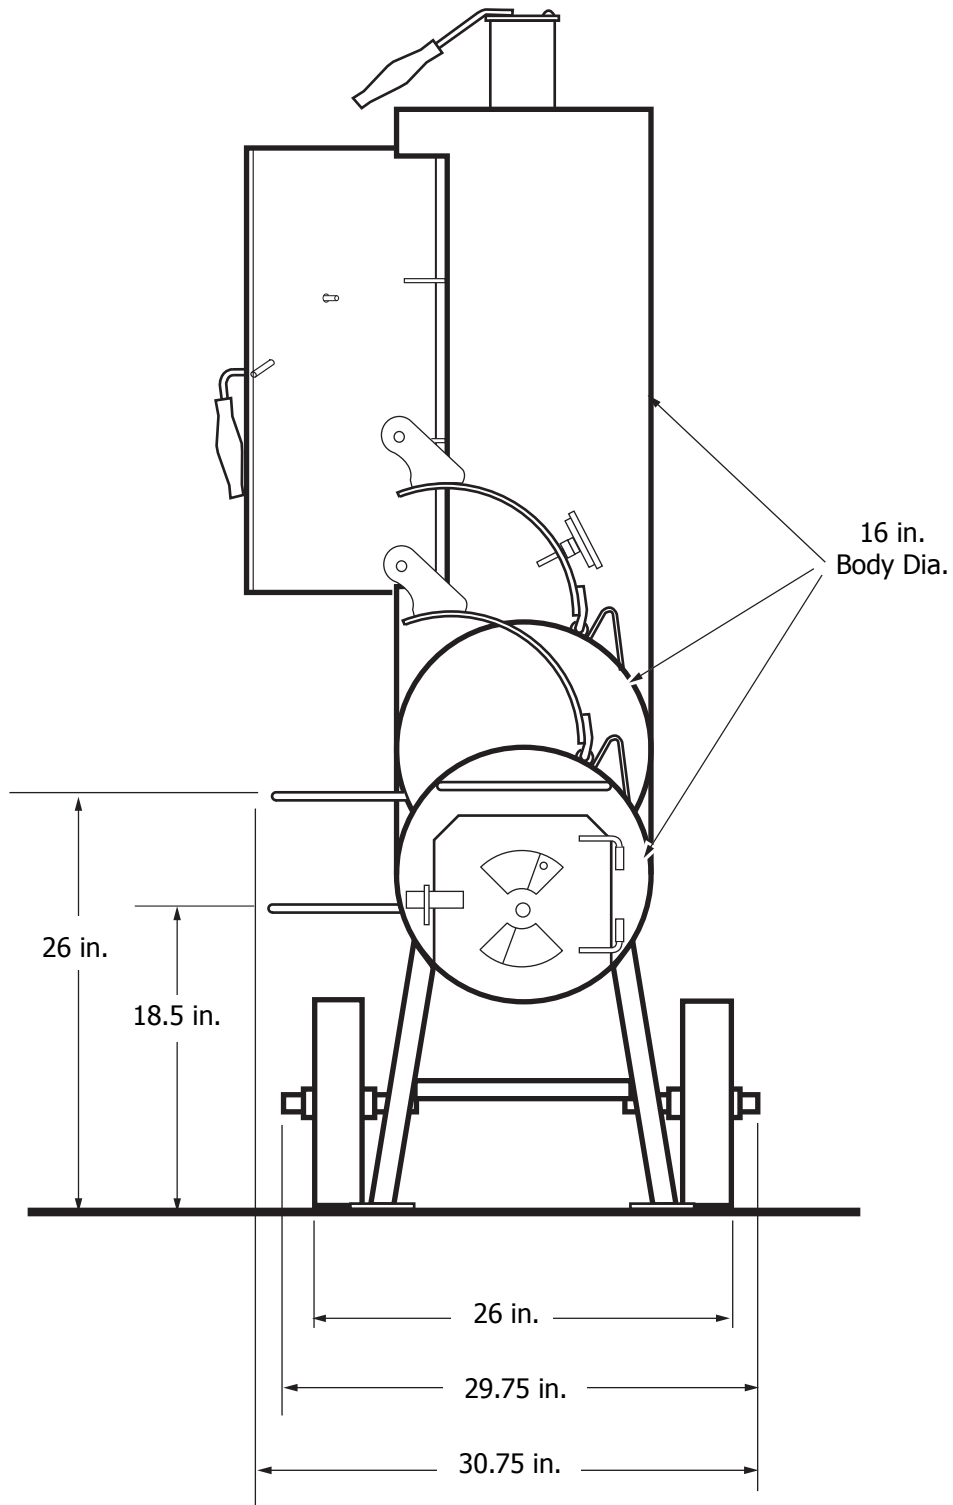

Durango 16" Smoker - Front View

Overall Height:	80 inches
Overall Width:	30.75 inches
Overall Length:	80 inches
Total Weight:	560 lbs.

Durango 16 inch Smoker - Firebox End View