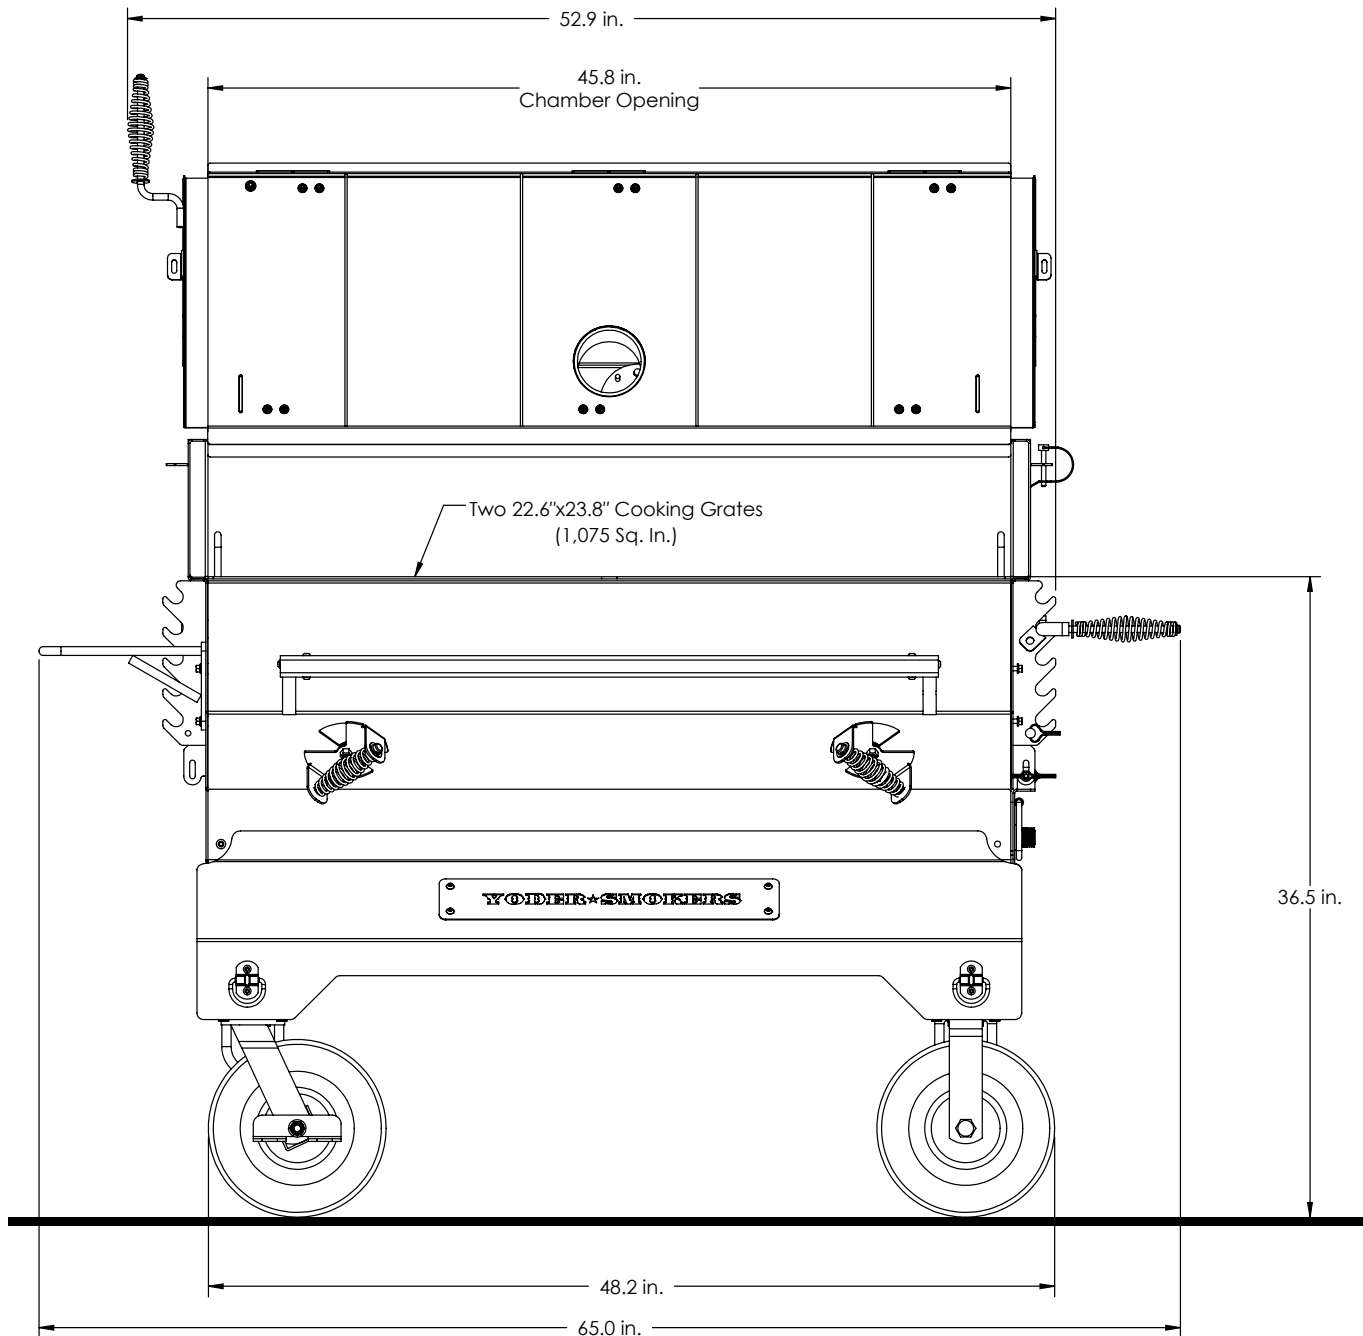

# 24x48" FLAT TOP

## COMPETITION CART

Overall Height: 50.9 in.

Overall Depth: 37.7 in.

Overall Length: 65 in.

Total Weight: 441 lbs.