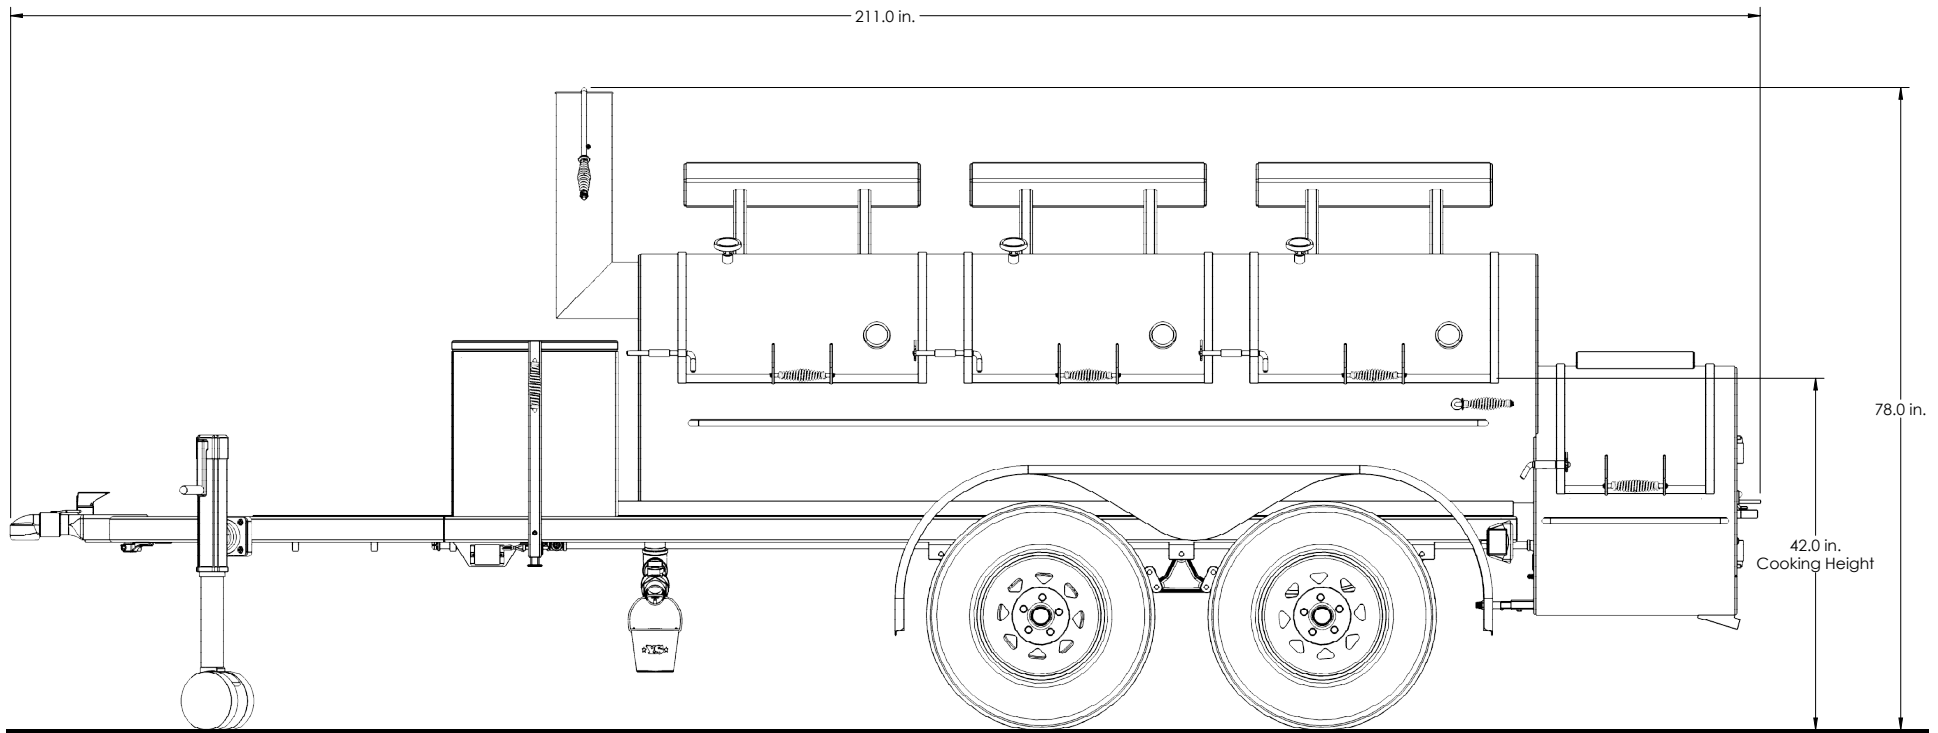

# FRONTIERSMAN III TRAILER

Overall Height: **78.0 in.** Overall Depth: **70.0 in.** Overall Length: **211.0 in.** Total Weight: **3,100 lbs.**