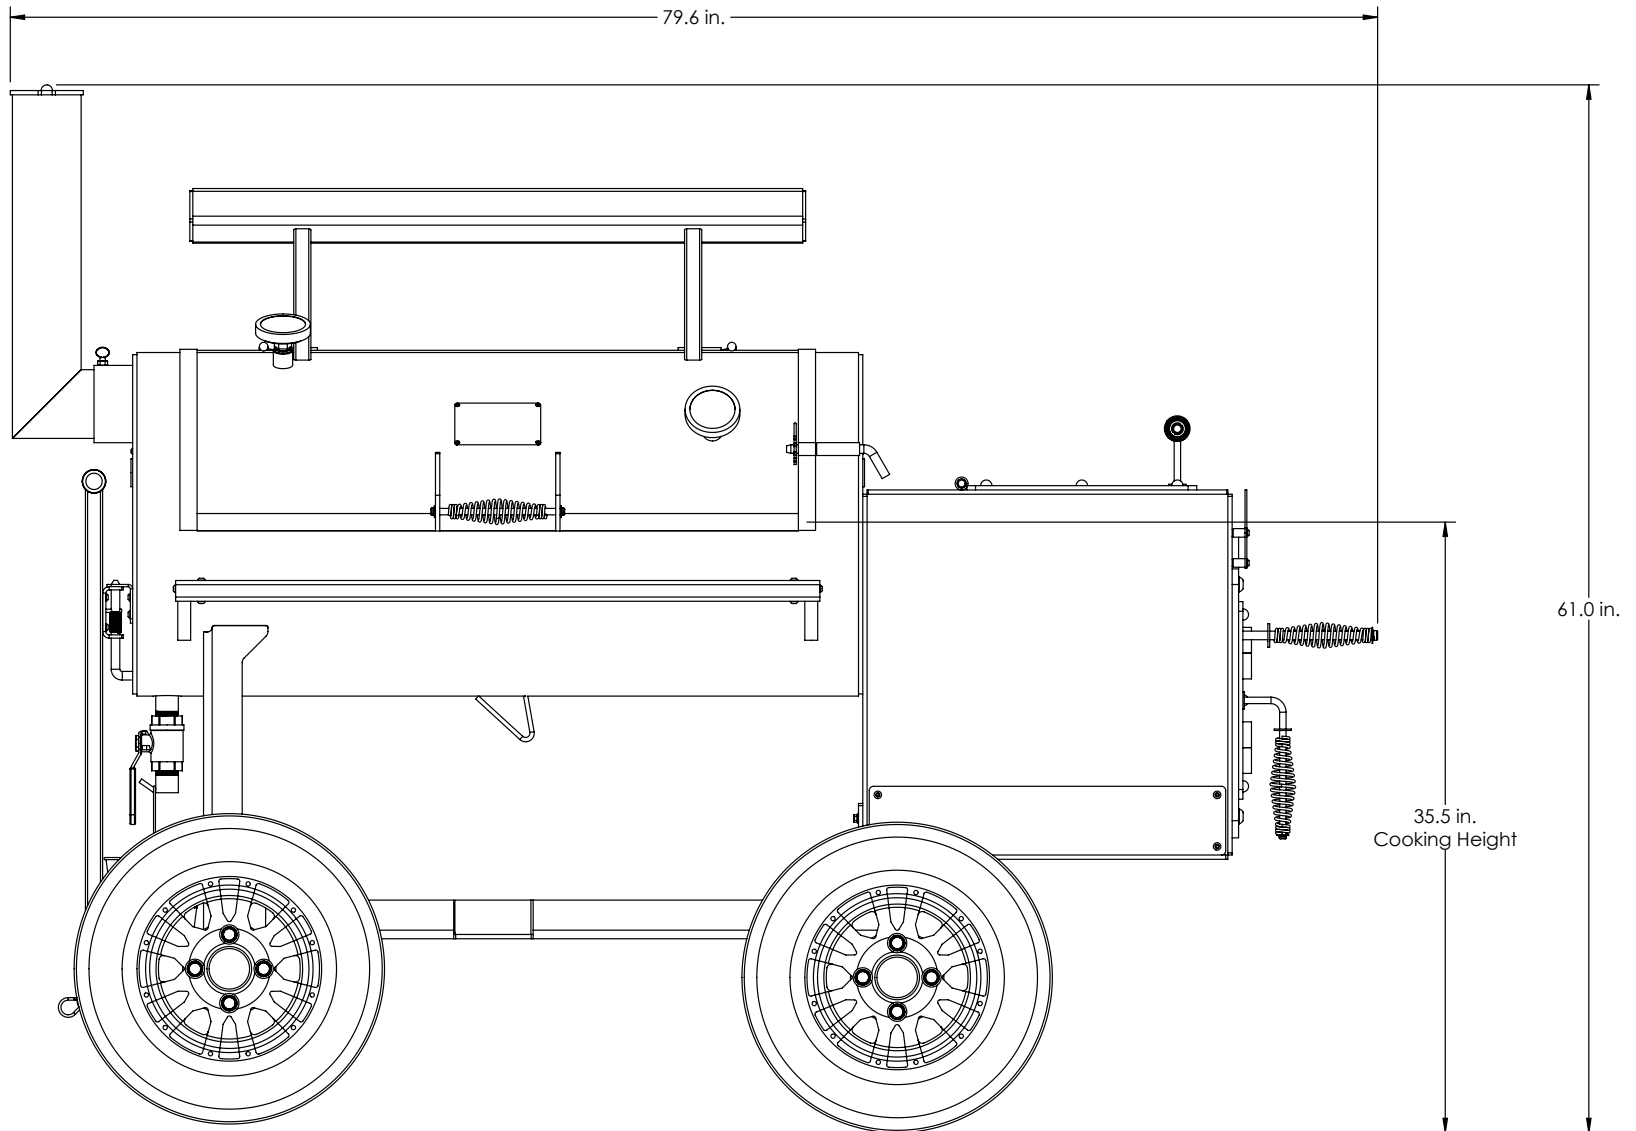

WICHITA CUSTOM

Overall Height: **61.0 in.** Overall Depth: **44.8 in.** Overall Length: **79.6 in.** Total Weight: **978 lbs.**

WICHITA CUSTOM

Overall Height: **61.0 in.**

Overall Depth: **44.8 in.**

Overall Length: **79.6 in.**

Total Weight: **978 lbs.**