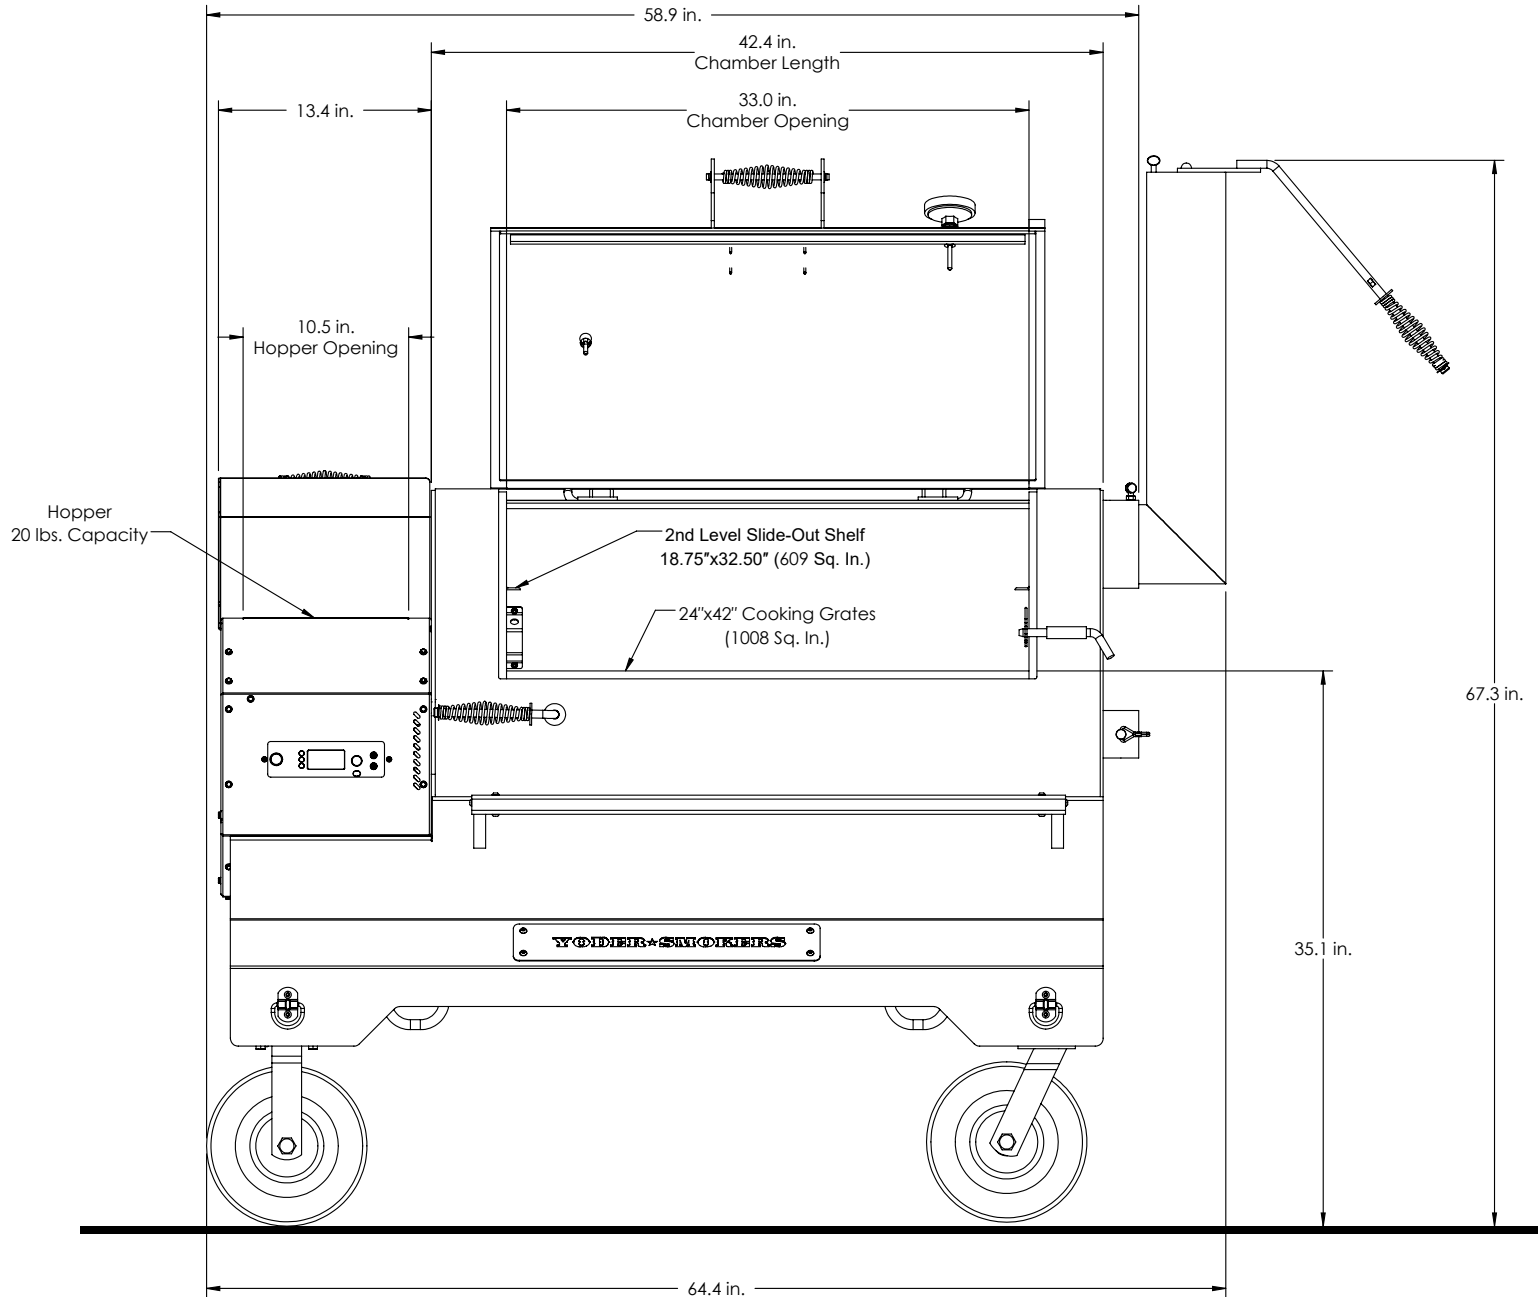

YS1500 **S**

Overall Height: 67.3 in.

Overall Depth: 37.1 in.

Overall Length: 64.4 in.

Total Weight: 667 lbs.

YS1500 **S**

Overall Height: **67.3 in.**

Overall Depth: **37.1 in.**

Overall Length: **64.4 in.**

Total Weight: **667 lbs.**