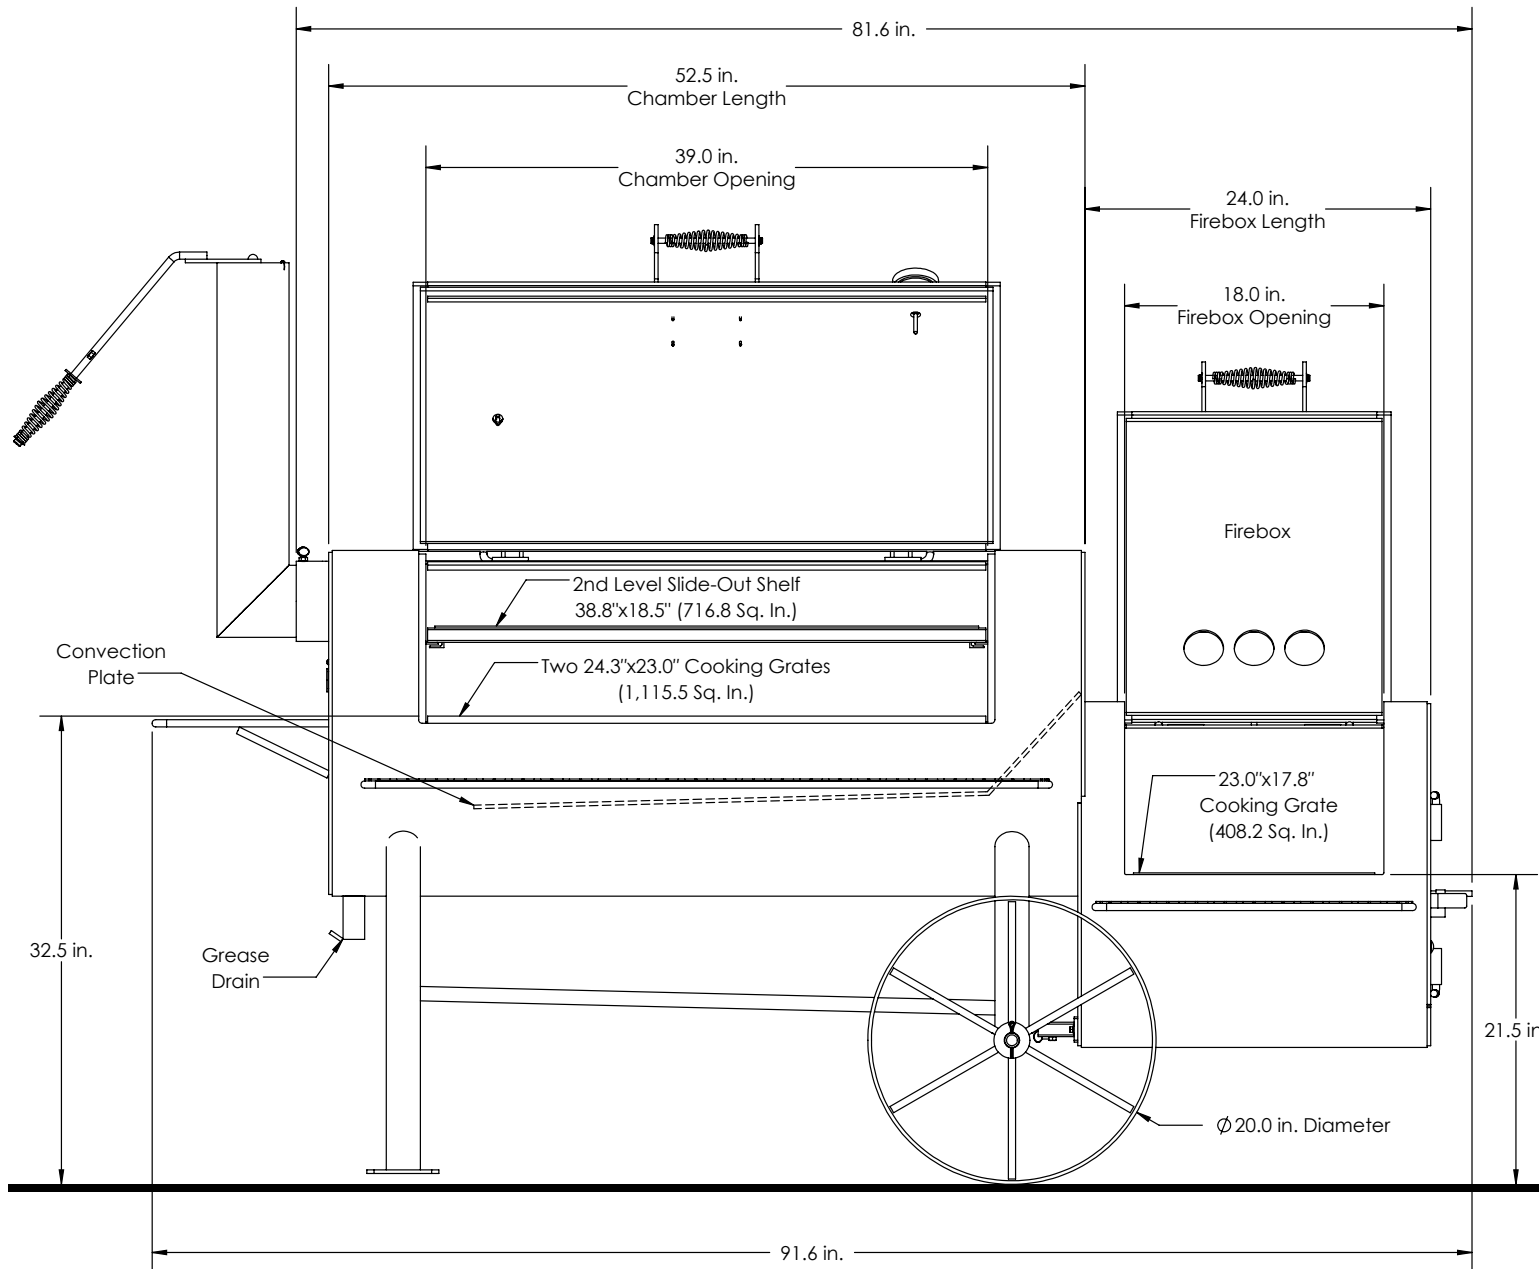

KINGMAN

Overall Height: **64.7 in.**

Overall Depth: **41.2 in.**

Overall Length: **91.6 in.**

Total Weight: **932 lbs.**

KINGMAN

Overall Height: **64.7 in.**

Overall Depth: **41.2 in.**

Overall Length: **91.6 in.**

Total Weight: **932 lbs.**