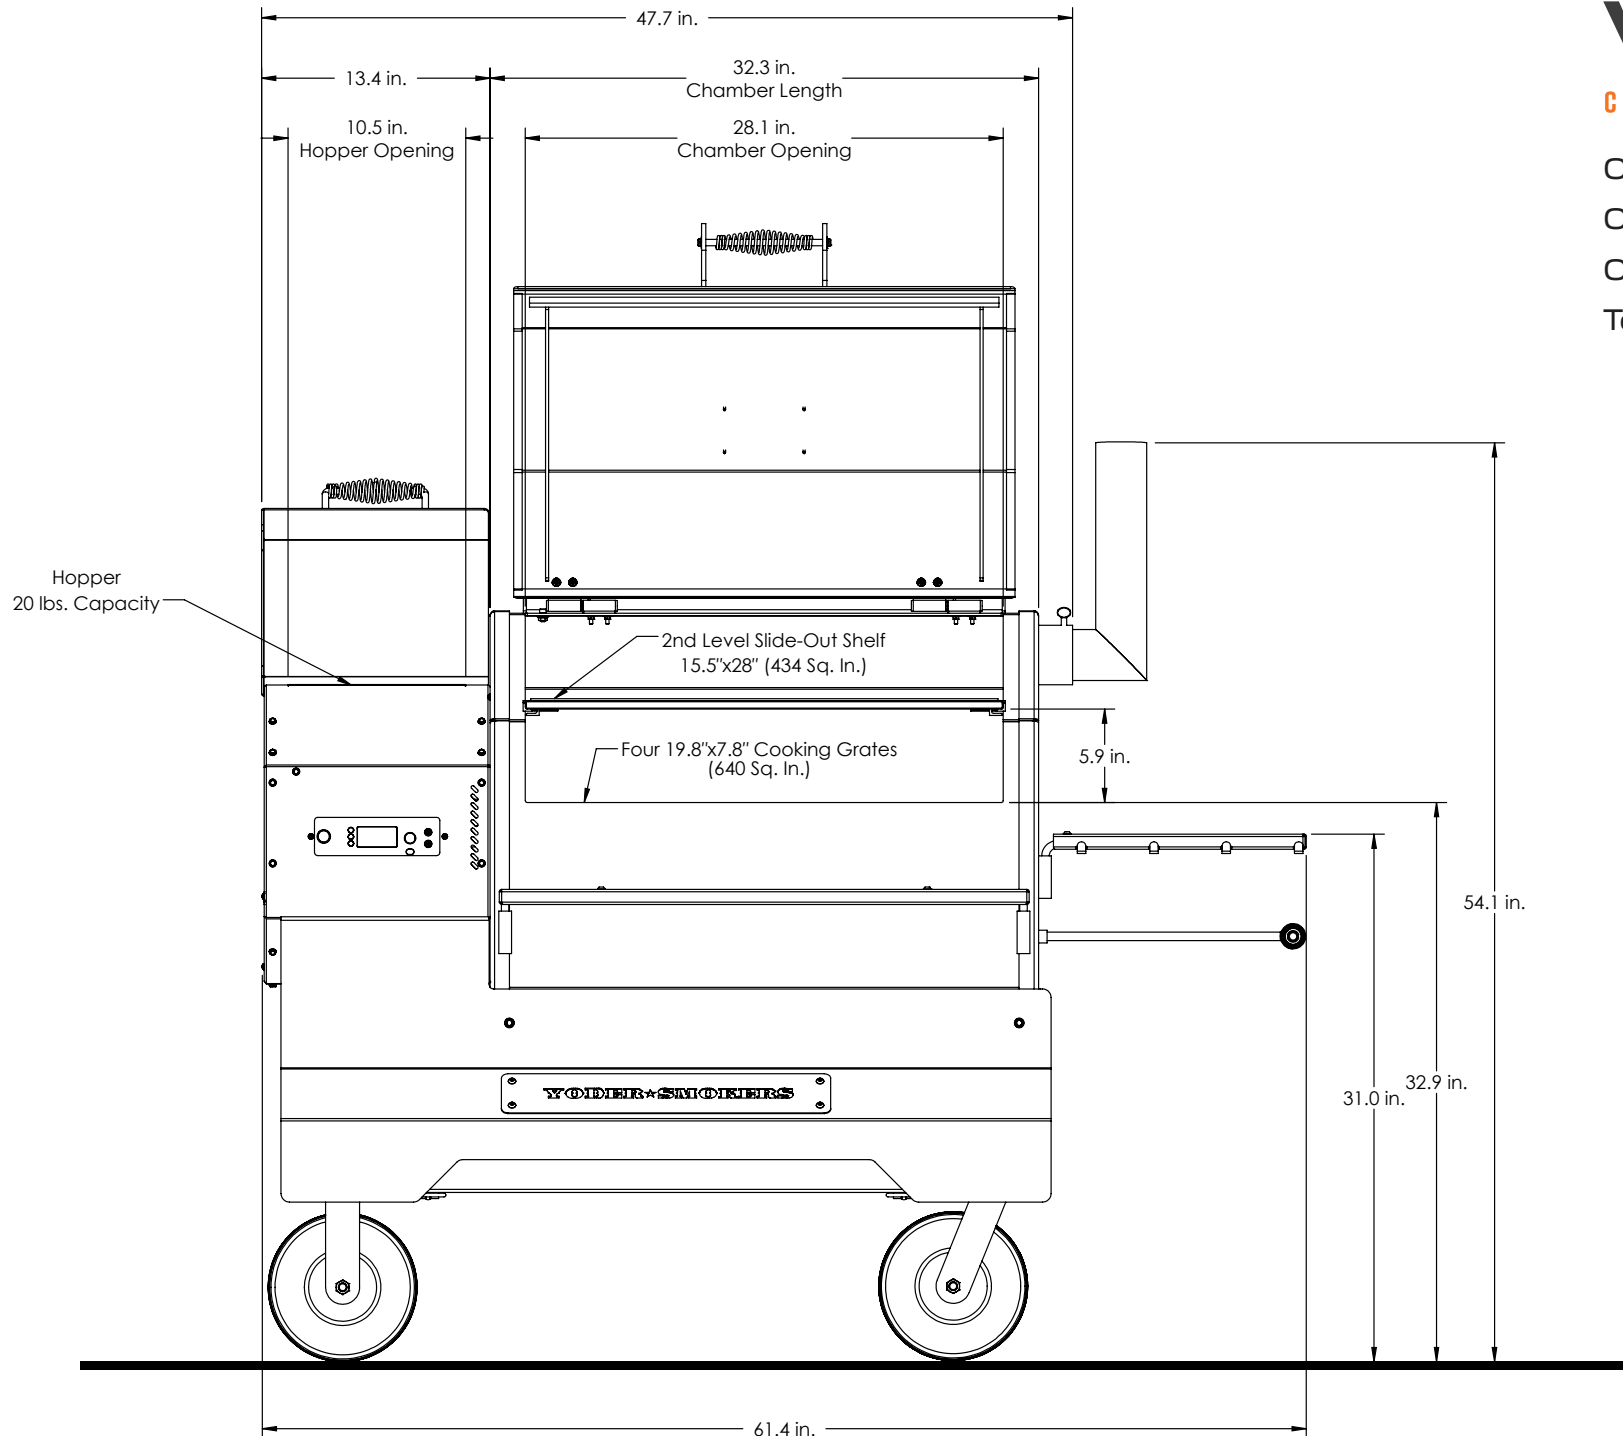

YS640^S

COMPETITION CART

Overall Height: 54 in.
Overall Depth: 36.5 in.
Overall Length: 61 in.
Total Weight: 418 lbs.

YS640^S

COMPETITION CART

Overall Height: 54 in.
Overall Depth: 36.5 in.
Overall Length: 61 in.
Total Weight: 418 lbs.