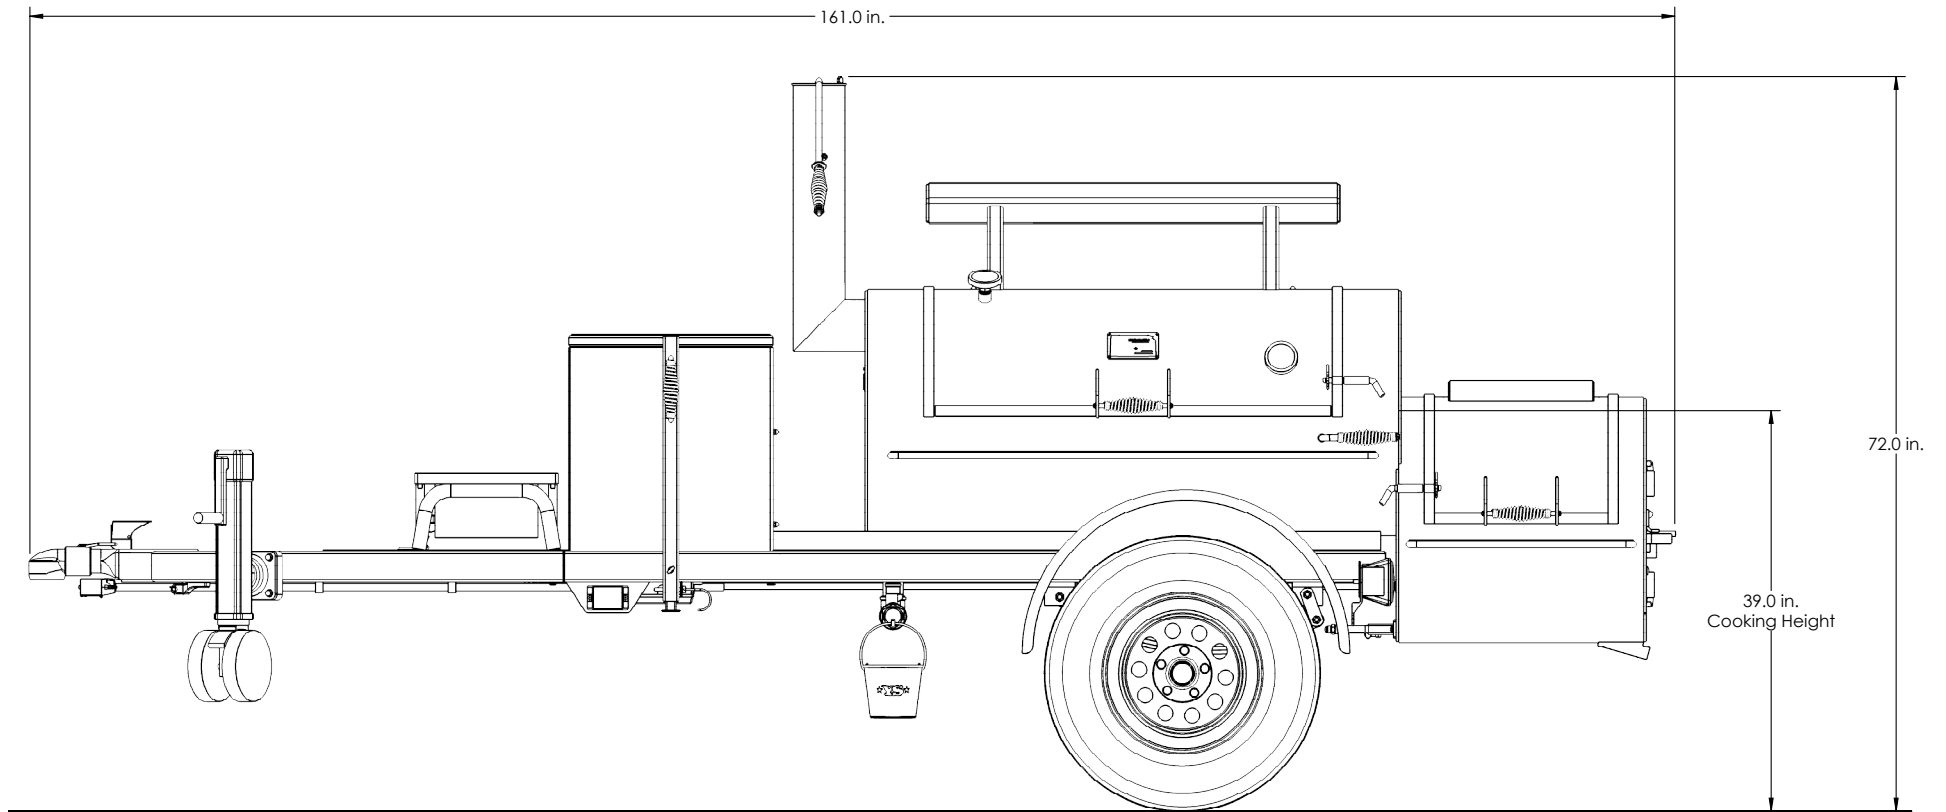

# CHISHOLM TRAILER I

Overall Height: 72 in.

Overall Width: 70 in.

Overall Length: 161 in.

Total Weight: 1,975 lbs.