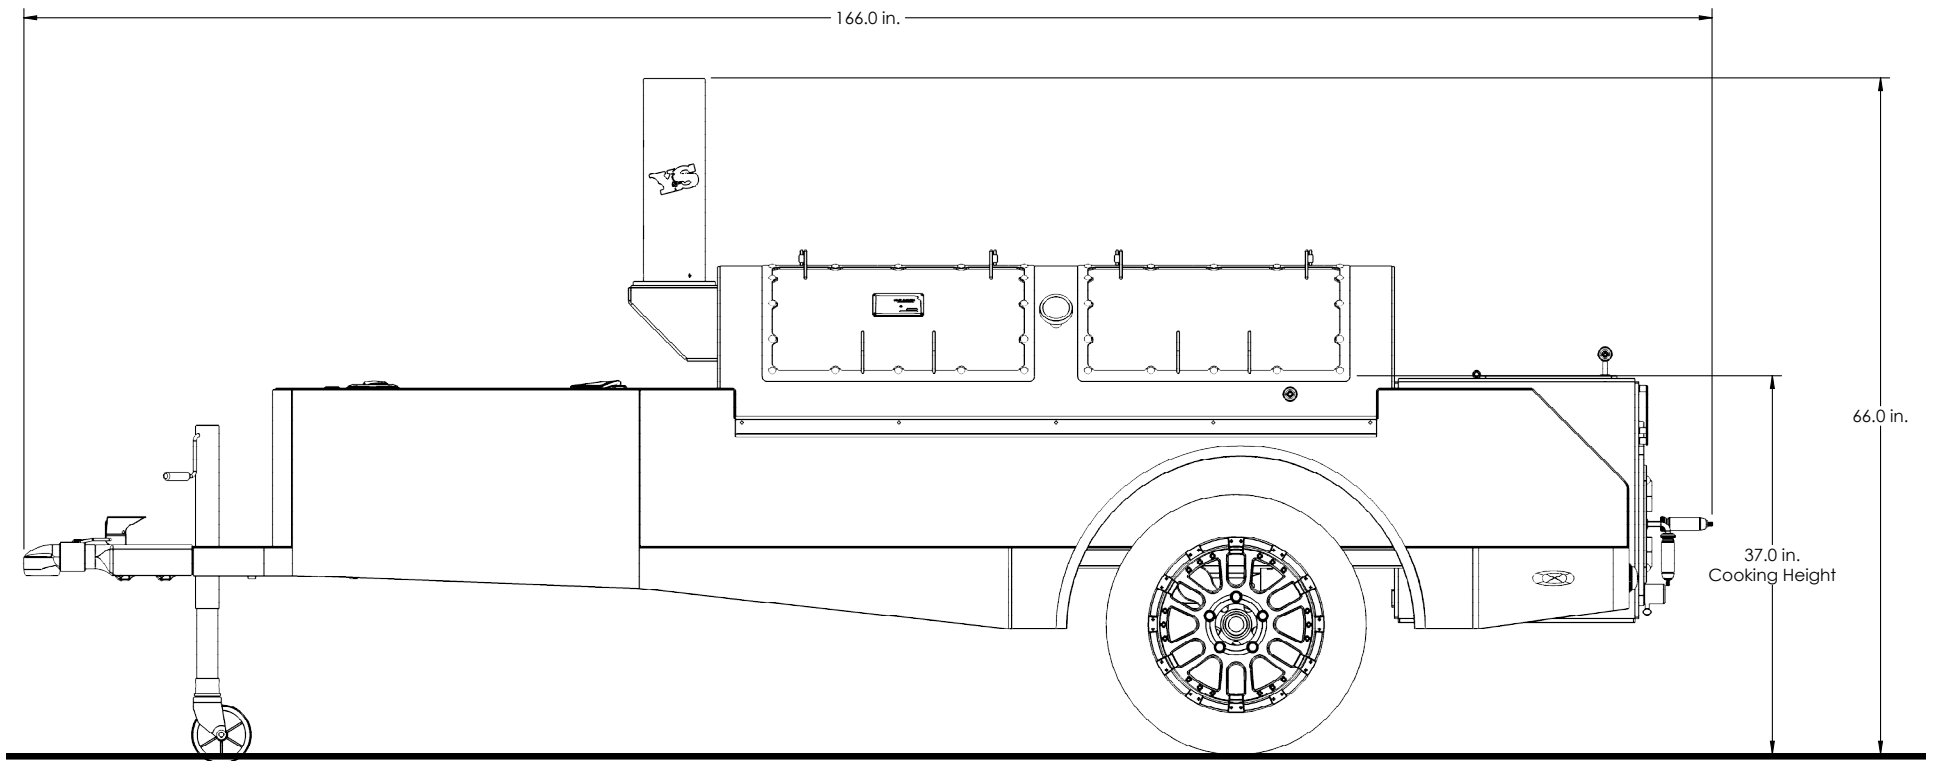

# CIMARRON

Overall Height: **66 in.**

Overall Width: **58 in.**

Overall Length: **166 in.**

Total Weight: **2,500 lbs.**

# CIMARRON

Overall Height: 66 in.

Overall Width: 58 in.

Overall Length: 166 in.

Total Weight: 2,500 lbs.