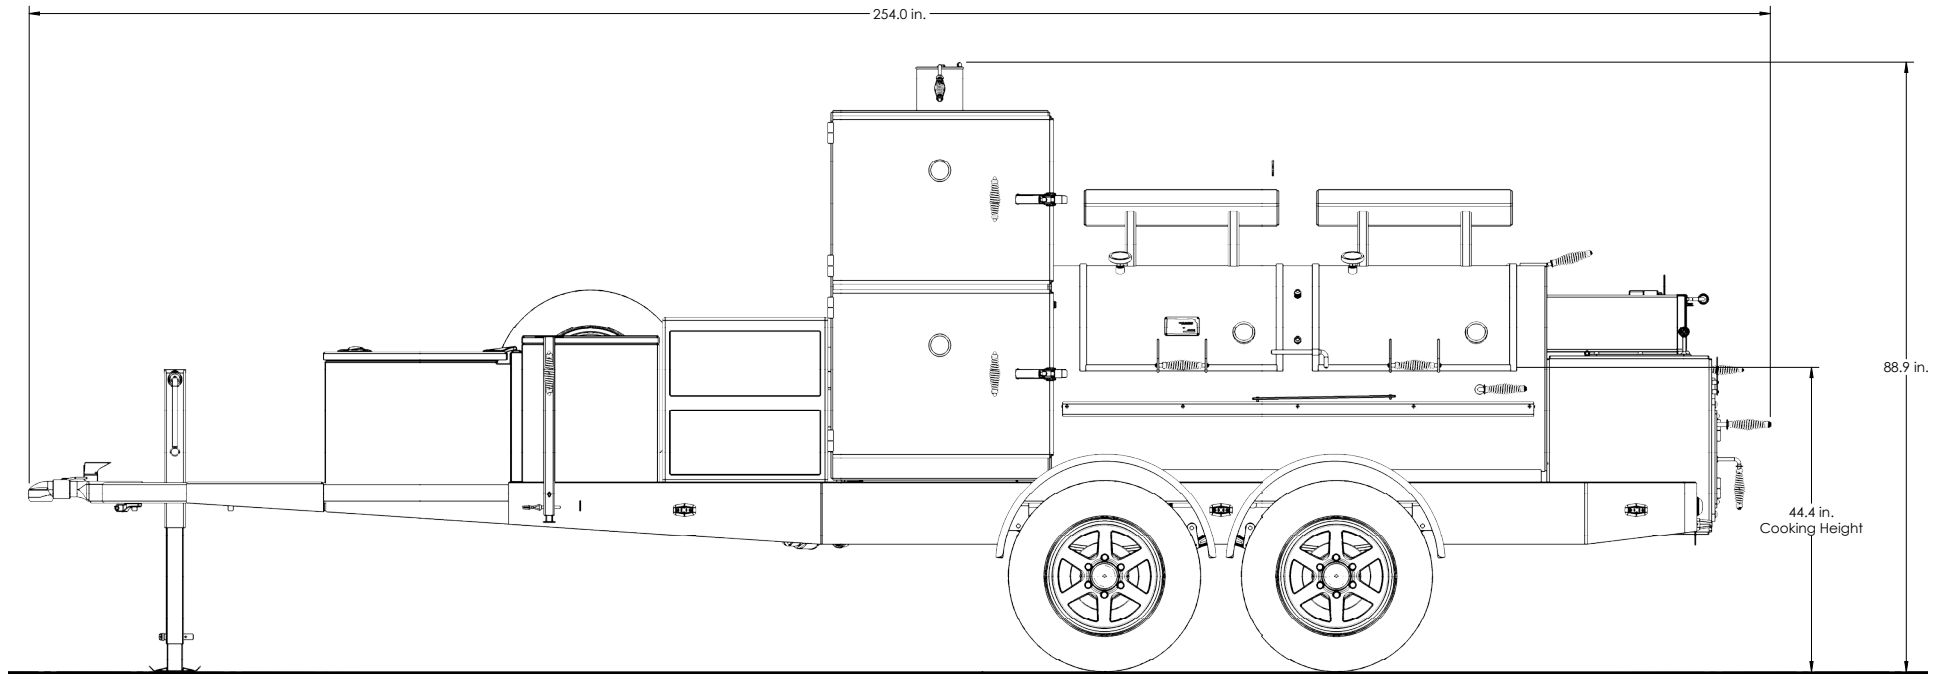

FRONTIERSMAN CUSTOM

Overall Height: **88.9 in.** Overall Depth: **96.8 in.** Overall Length: **254.0 in.** Total Weight: **6,468 lbs.**

FRONTIERSMAN CUSTOM

Overall Height: **88.9 in.** Overall Depth: **96.8 in.** Overall Length: **254.0 in.** Total Weight: **6,468 lbs.**