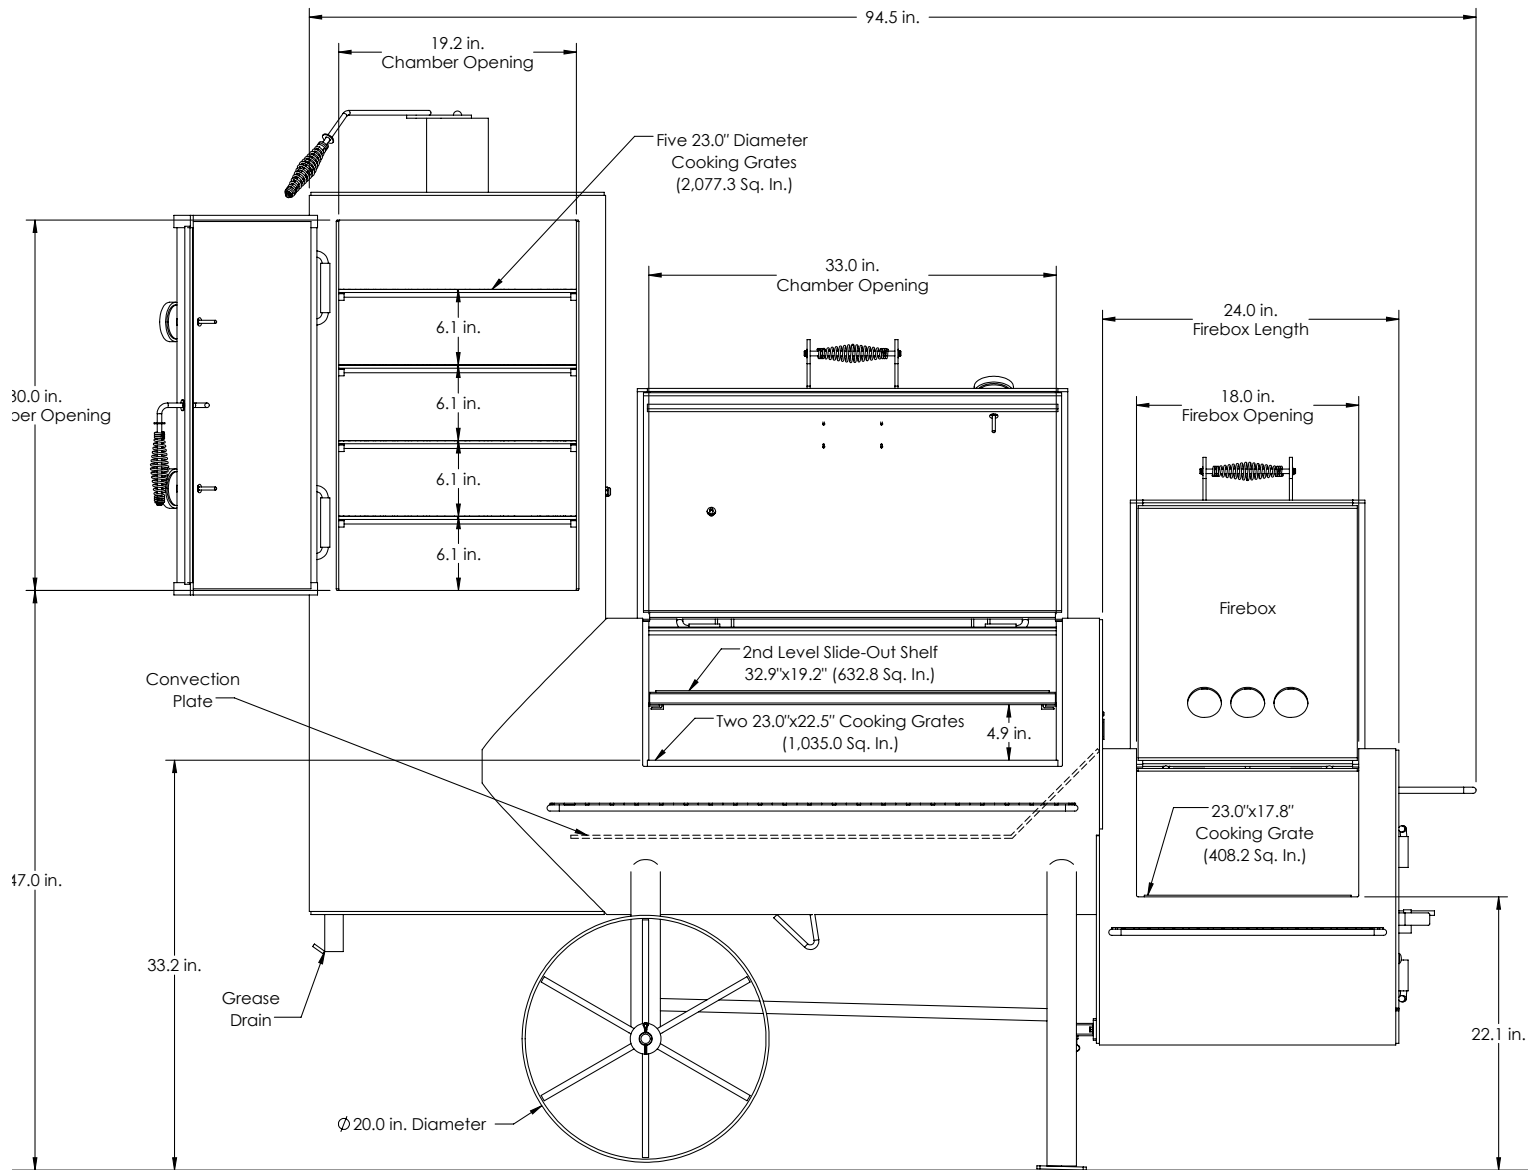

24" DURANGO

Overall Height: **85.8 in.**

Overall Depth: **43 in.**

Overall Length: **94.5 in.**

Total Weight: **1,288 lbs.**

24" DURANGO

Overall Height: **85.8 in.**

Overall Depth: **43 in.**

Overall Length: **94.5 in.**

Total Weight: **1,288 lbs.**