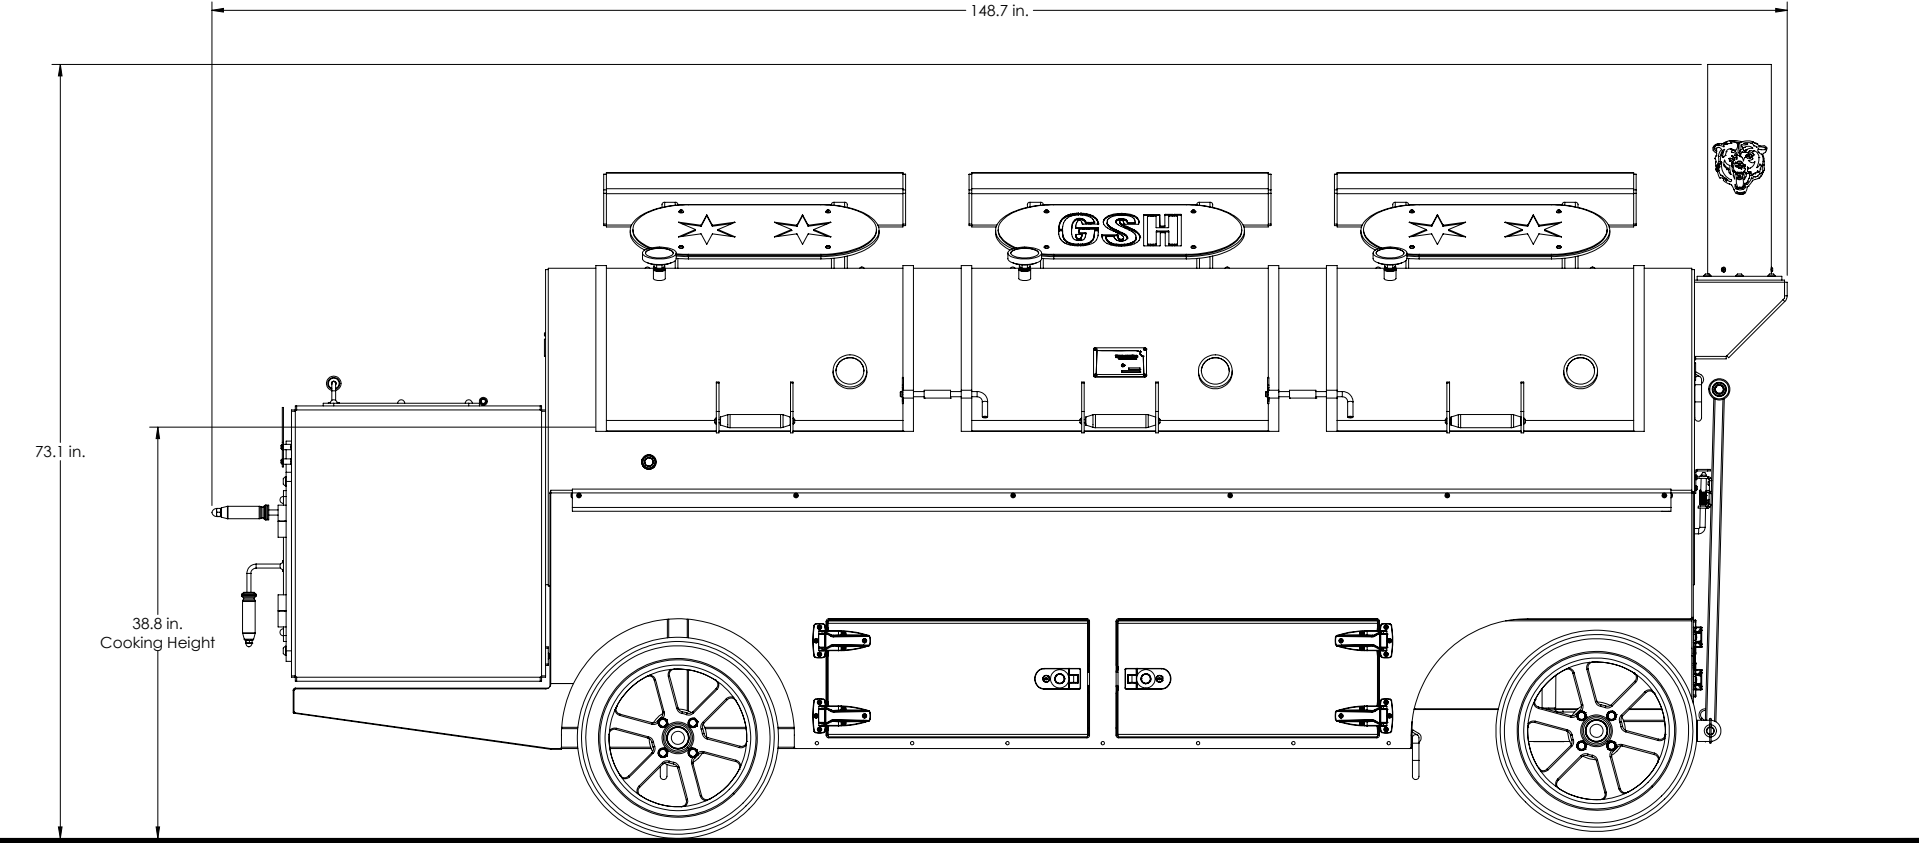

FRONTIERSMAN III CUSTOM

Overall Height: **73.1 in.** Overall Depth: **46.1 in.** Overall Length: **148.7 in.** Total Weight: **3,660 lbs.**

FRONTIERSMAN III CUSTOM

Overall Height: **73.1 in.** Overall Depth: **46.1 in.** Overall Length: **148.7 in.** Total Weight: **3,660 lbs.**