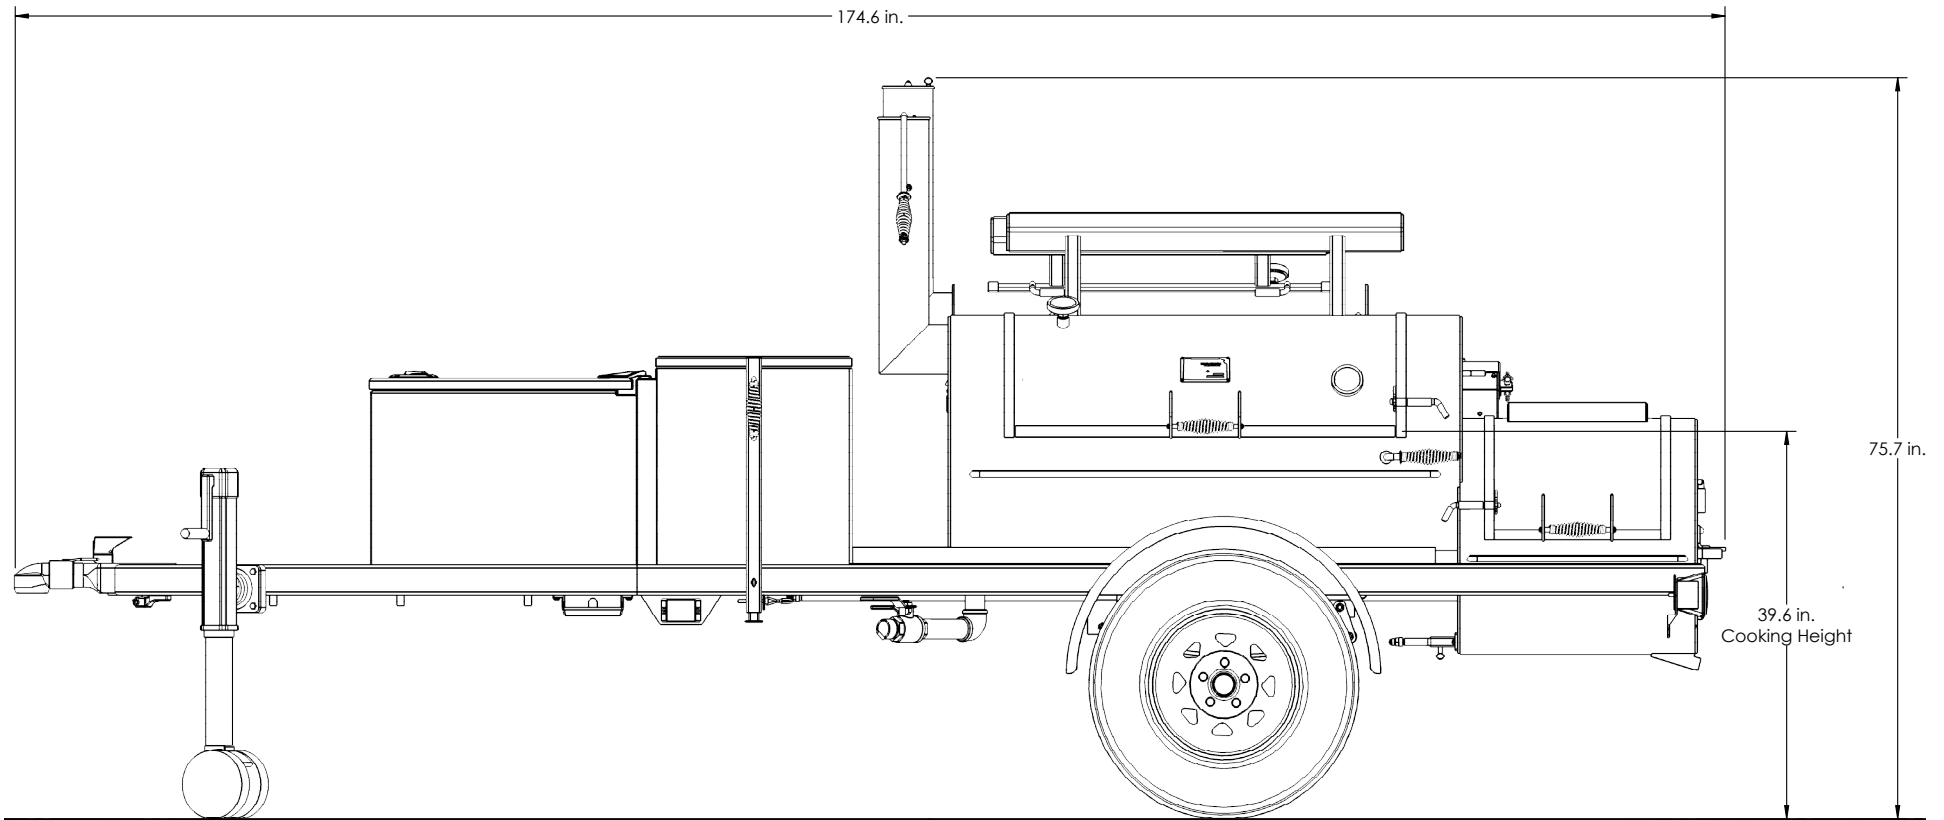

CHISHOLM CUSTOM TRAILER

Overall Height: **75.7 in.** Overall Depth: **84.8 in.** Overall Length: **174.6 in.** Total Weight: **2,932 lbs.**

CHISHOLM CUSTOM TRAILER

Overall Height: **75.7 in.** Overall Depth: **84.8 in.** Overall Length: **174.6 in.** Total Weight: **2,932 lbs.**