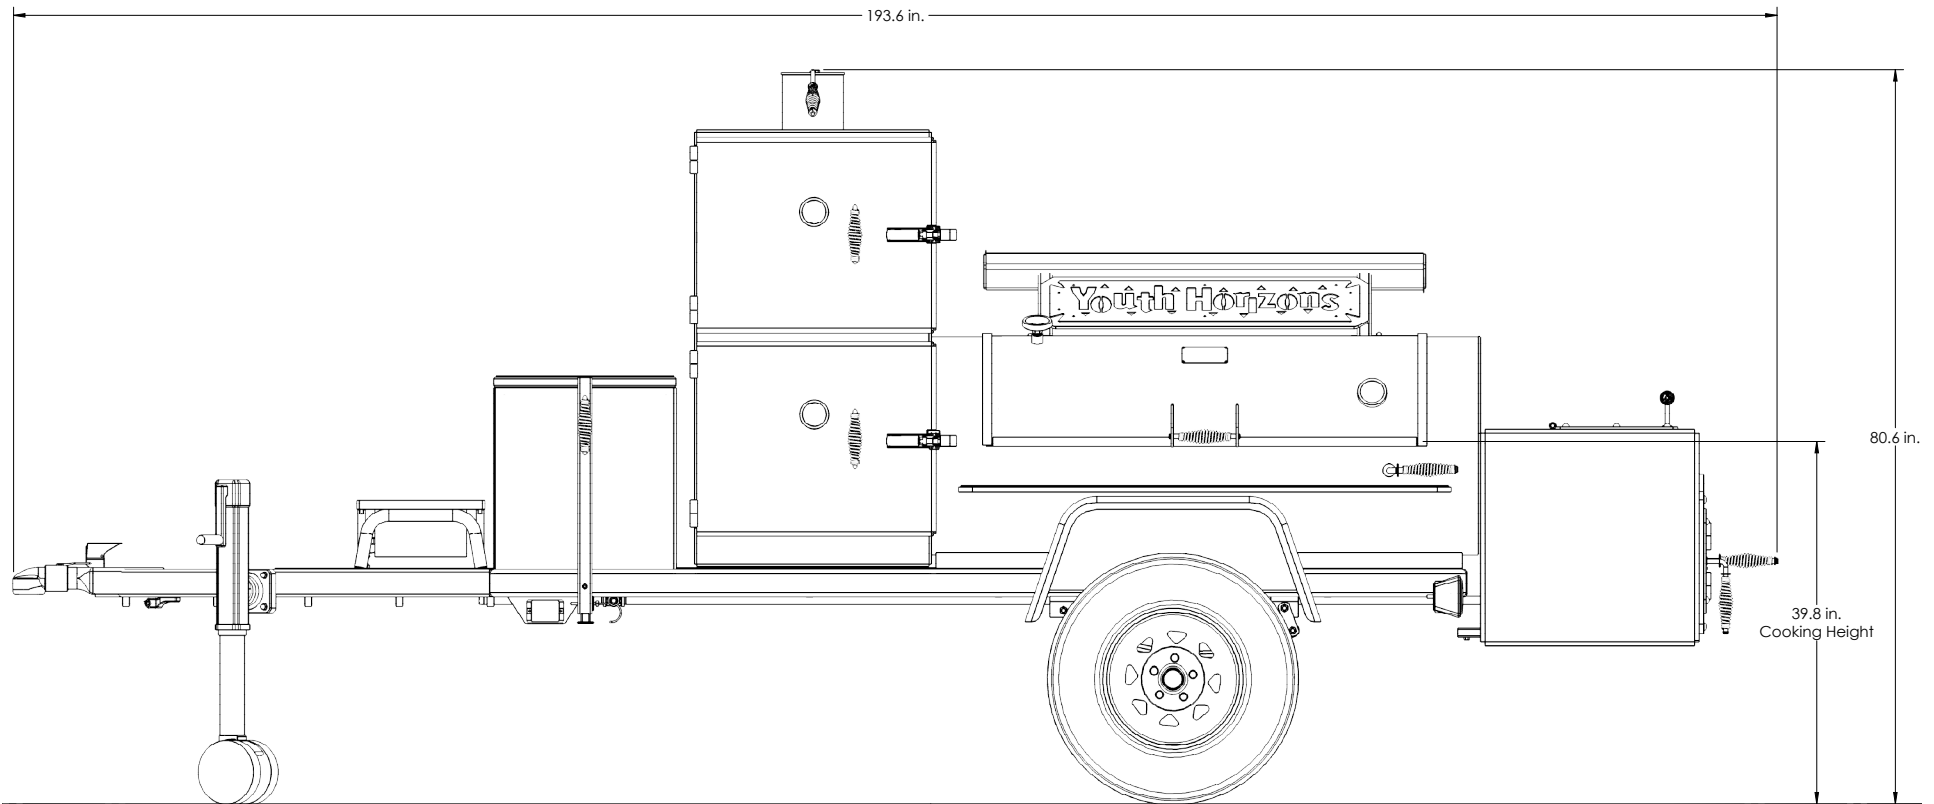

CHISHOLM CUSTOM TRAILER

Overall Height: **80.6 in.** Overall Depth: **69.8 in.** Overall Length: **193.6 in.** Total Weight: **2,551 lbs.**

CHISHOLM CUSTOM TRAILER

Overall Height: **80.6 in.** Overall Depth: **69.8 in.** Overall Length: **193.6 in.** Total Weight: **2,551 lbs.**