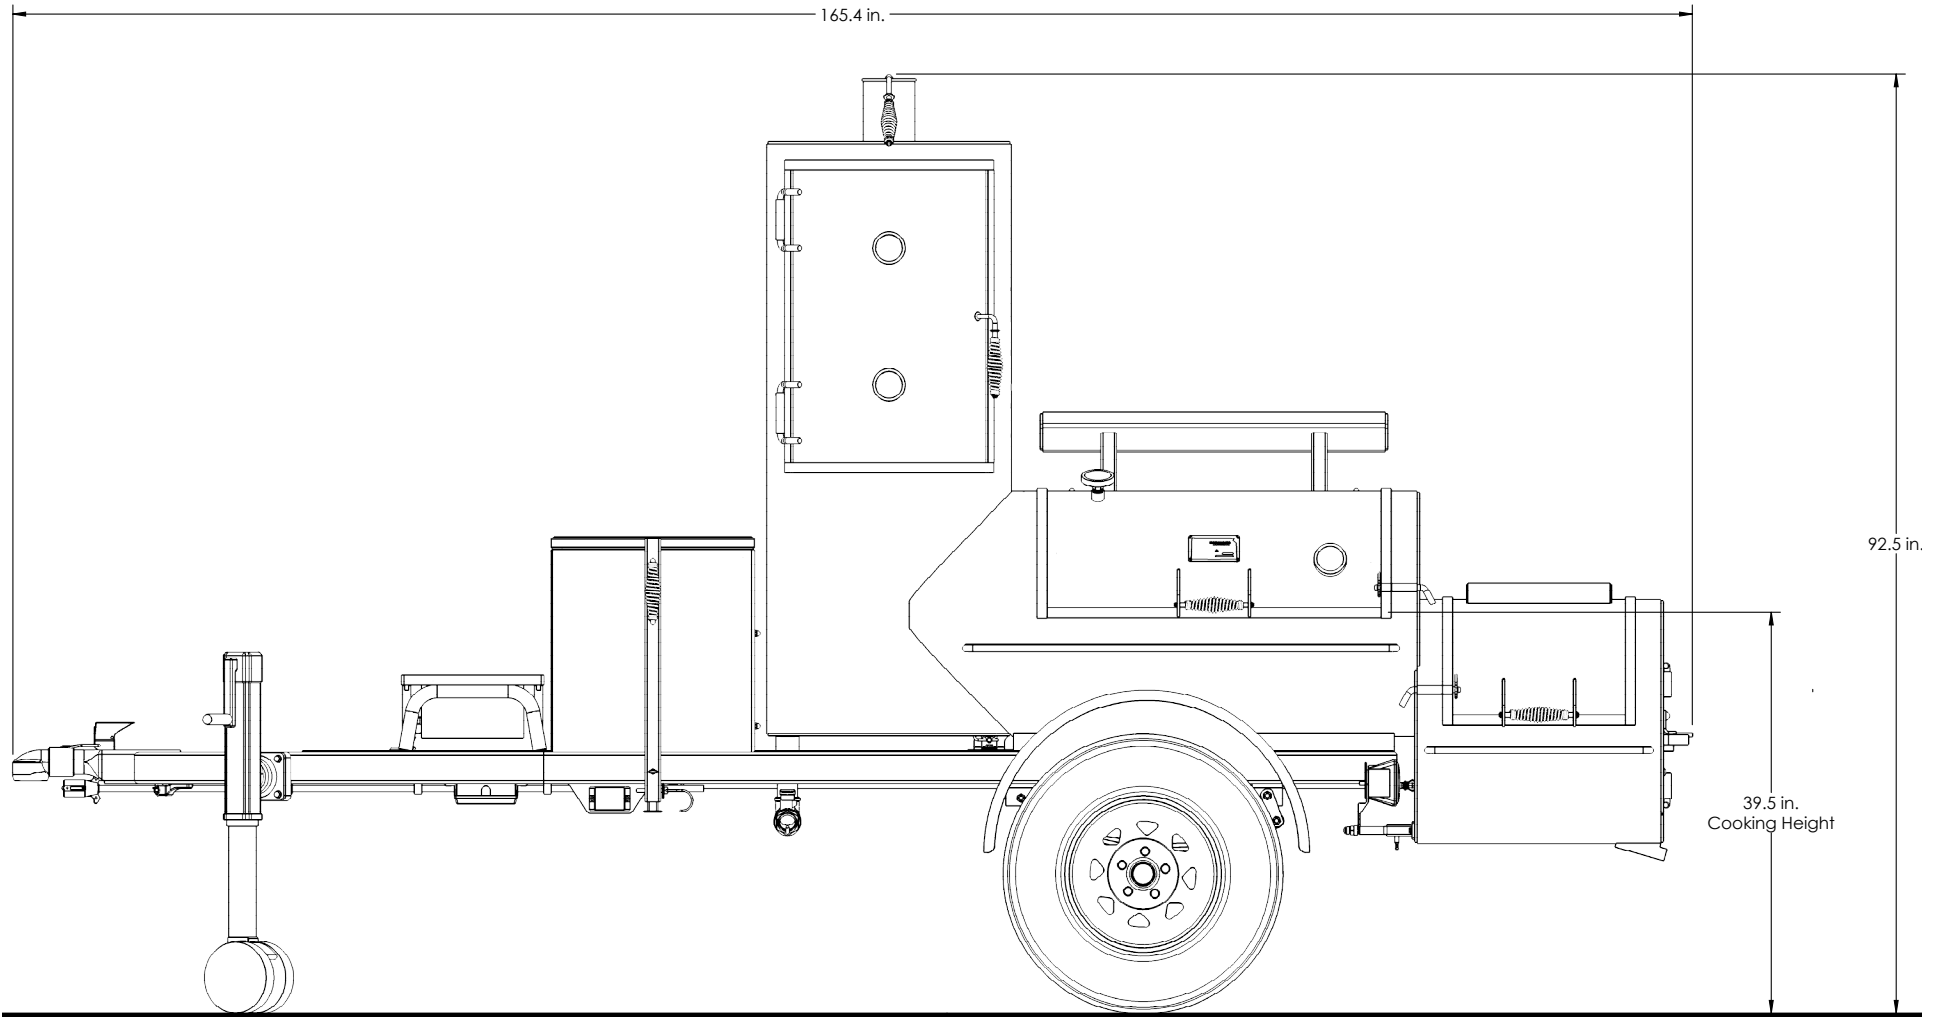

CHISHOLM CUSTOM TRAILER

Overall Height: **91.5 in.** Overall Depth: **69.8 in.** Overall Length: **165.4 in.** Total Weight: **2,282 lbs.**

CHISHOLM CUSTOM TRAILER

Overall Height: **91.5 in.** Overall Depth: **69.8 in.** Overall Length: **165.4 in.** Total Weight: **2,282 lbs.**