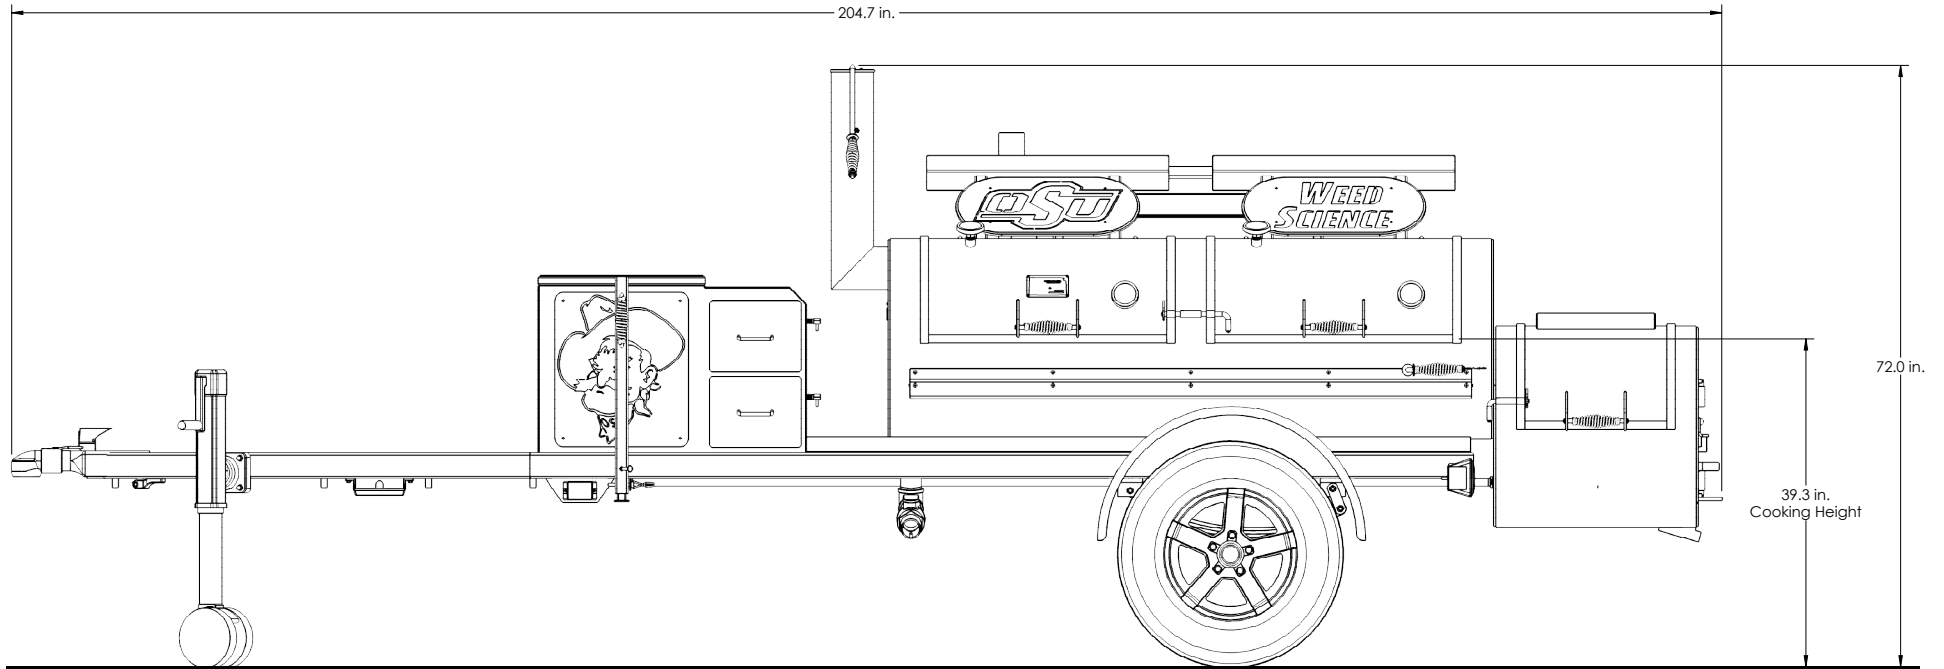

CHISHOLM CUSTOM TRAILER

Overall Height: **72.0 in.** Overall Depth: **81.8 in.** Overall Length: **204.7 in.** Total Weight: **2,959 lbs.**

CHISHOLM CUSTOM TRAILER

Overall Height: **72.0 in.** Overall Depth: **81.8 in.** Overall Length: **204.7 in.** Total Weight: **2,959 lbs.**