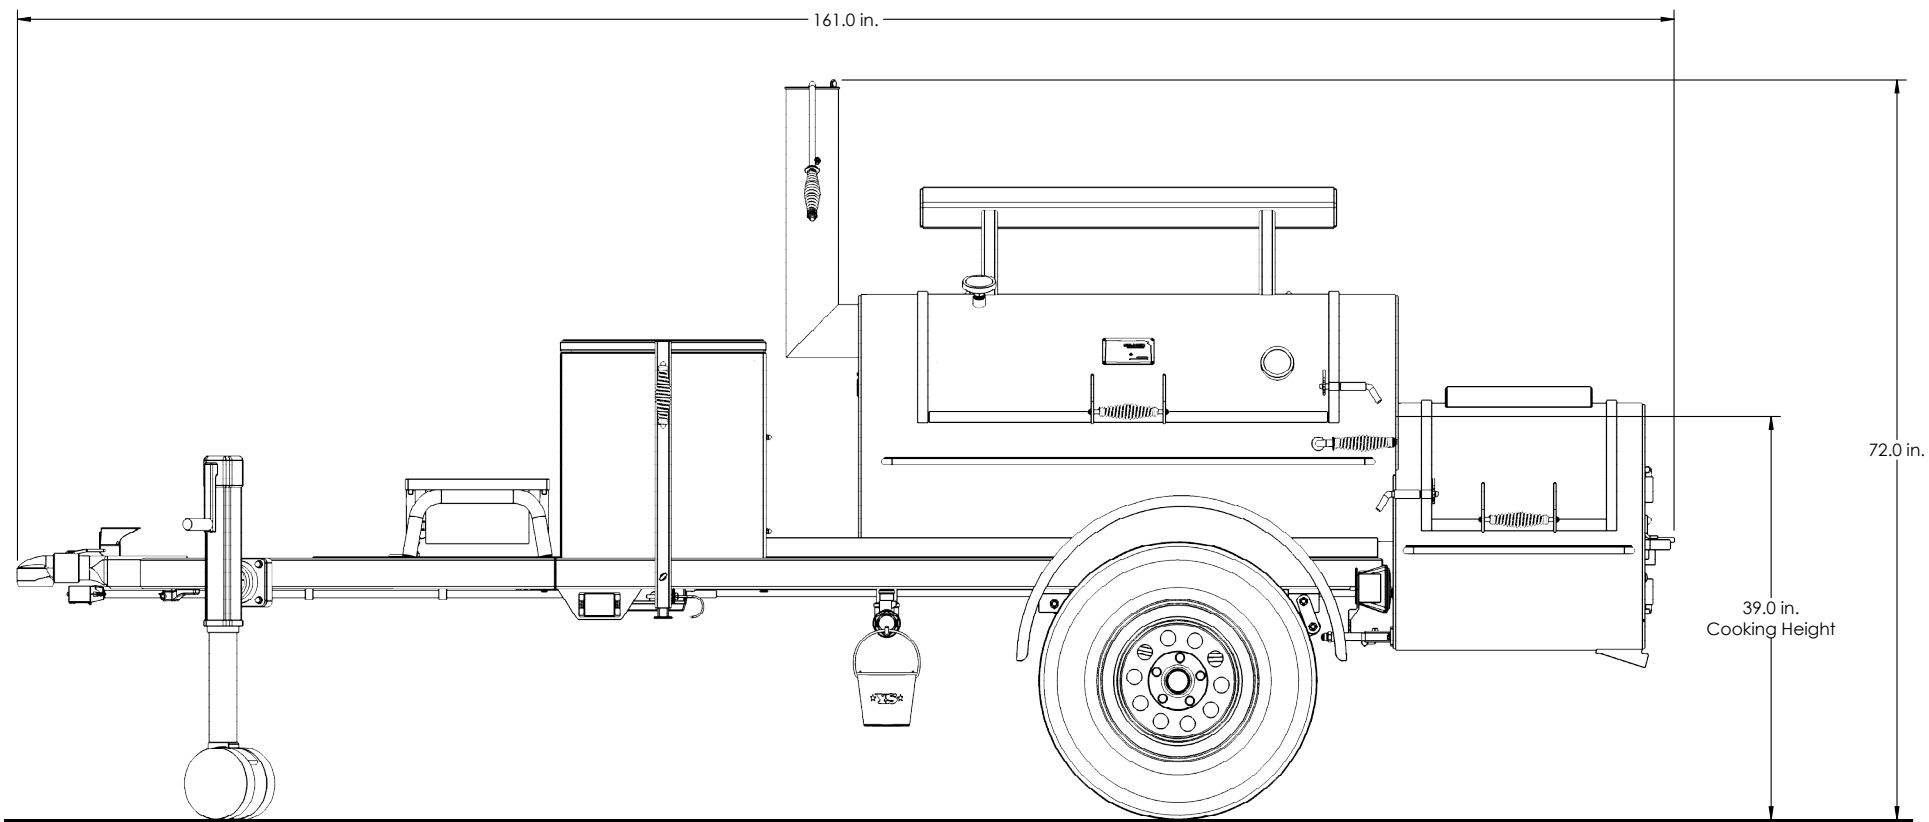

CHISHOLM I TRAILER

Overall Height: **72.0 in.** Overall Depth: **70.0 in.** Overall Length: **161.0 in.** Total Weight: **1,975 lbs.**

CHISHOLM I TRAILER

Overall Height: **72.0 in.** Overall Depth: **70.0 in.** Overall Length: **161.0 in.** Total Weight: **1,975 lbs.**