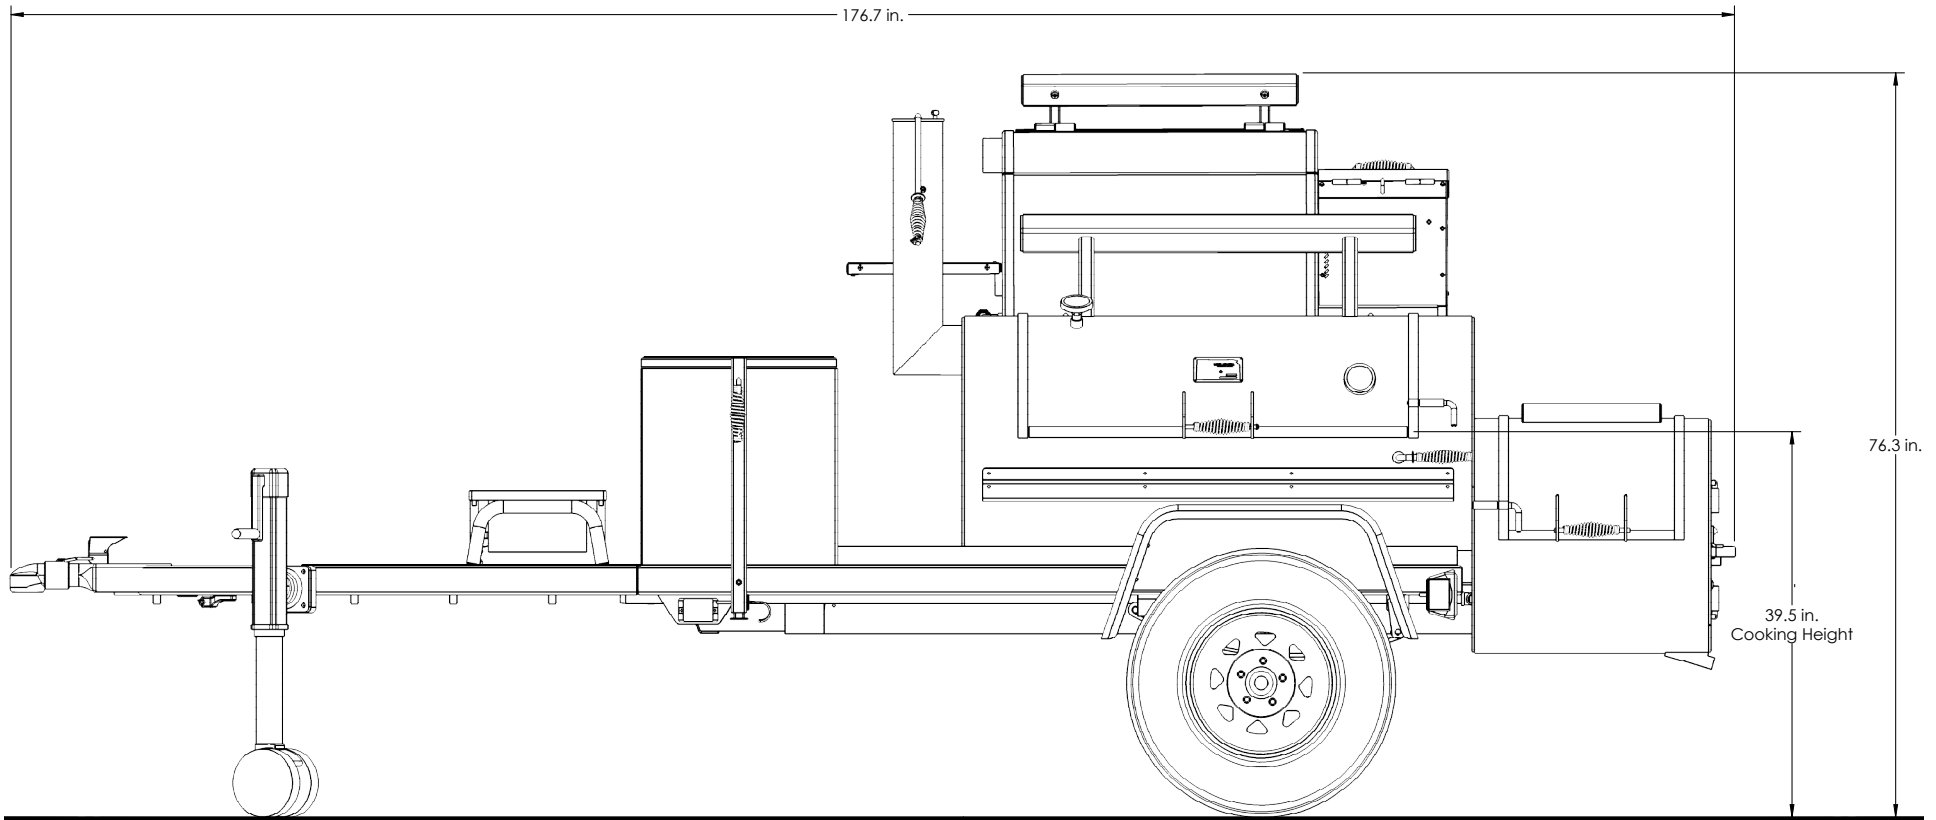

CHISHOLM CUSTOM TRAILER

Overall Height: **76.3 in.** Overall Depth: **81.8 in.** Overall Length: **176.7 in.** Total Weight: **2,555 lbs.**

CHISHOLM CUSTOM TRAILER

Overall Height: **76.3 in.** Overall Depth: **81.8 in.** Overall Length: **176.7 in.** Total Weight: **2,555 lbs.**