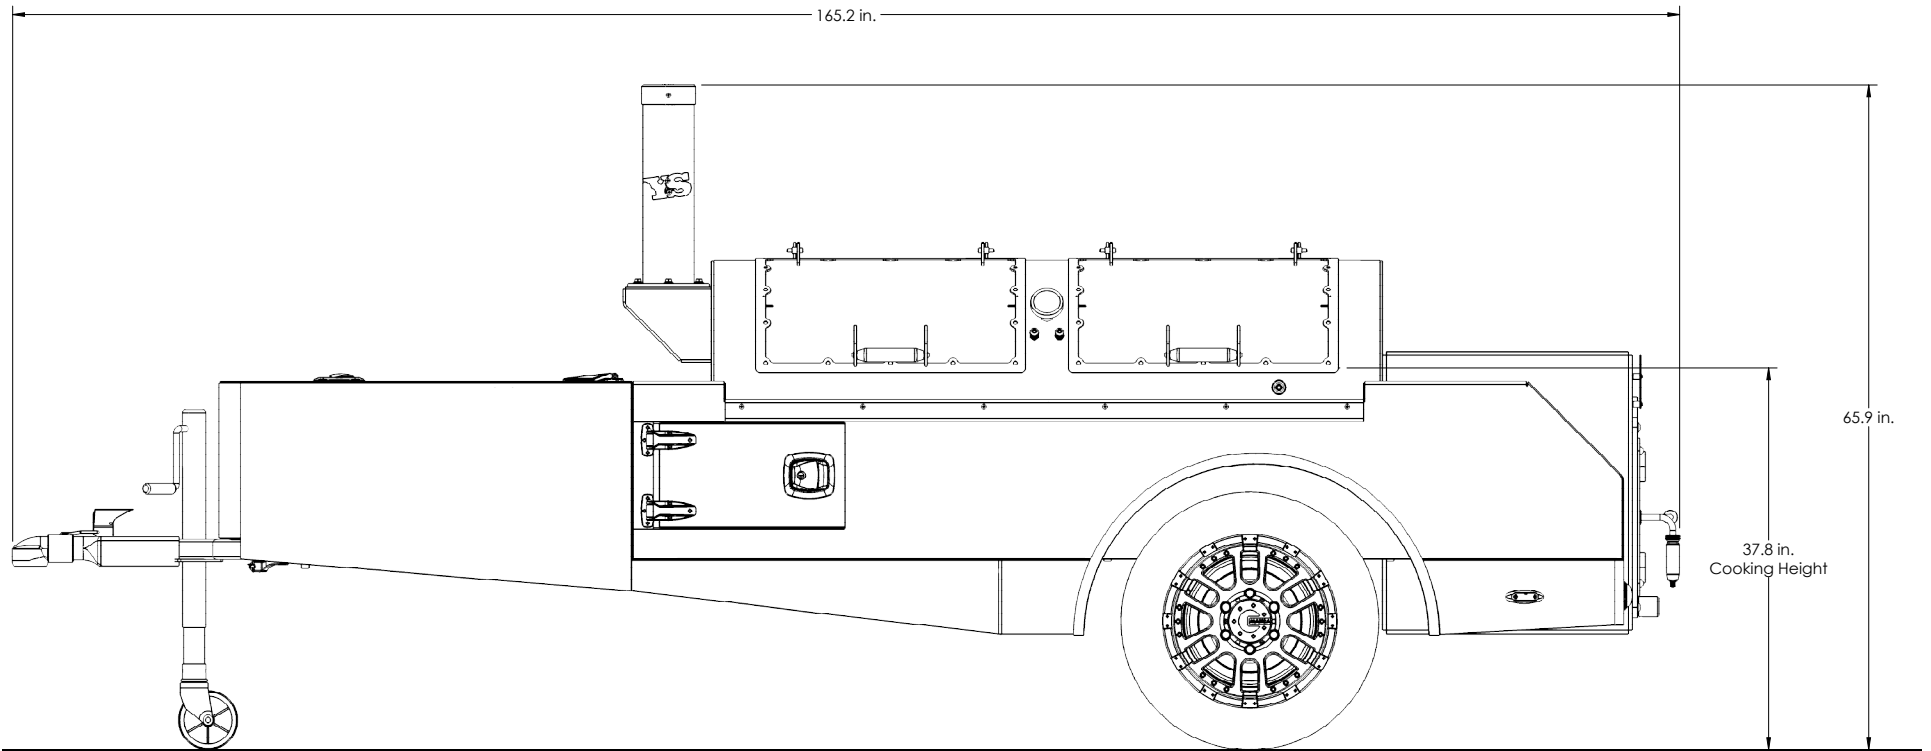

# CIMARRON CUSTOM TRAILER

Overall Height: **64.2 in.** Overall Depth: **57.0 in.** Overall Length: **166.1 in.** Total Weight: **2,476 lbs.**