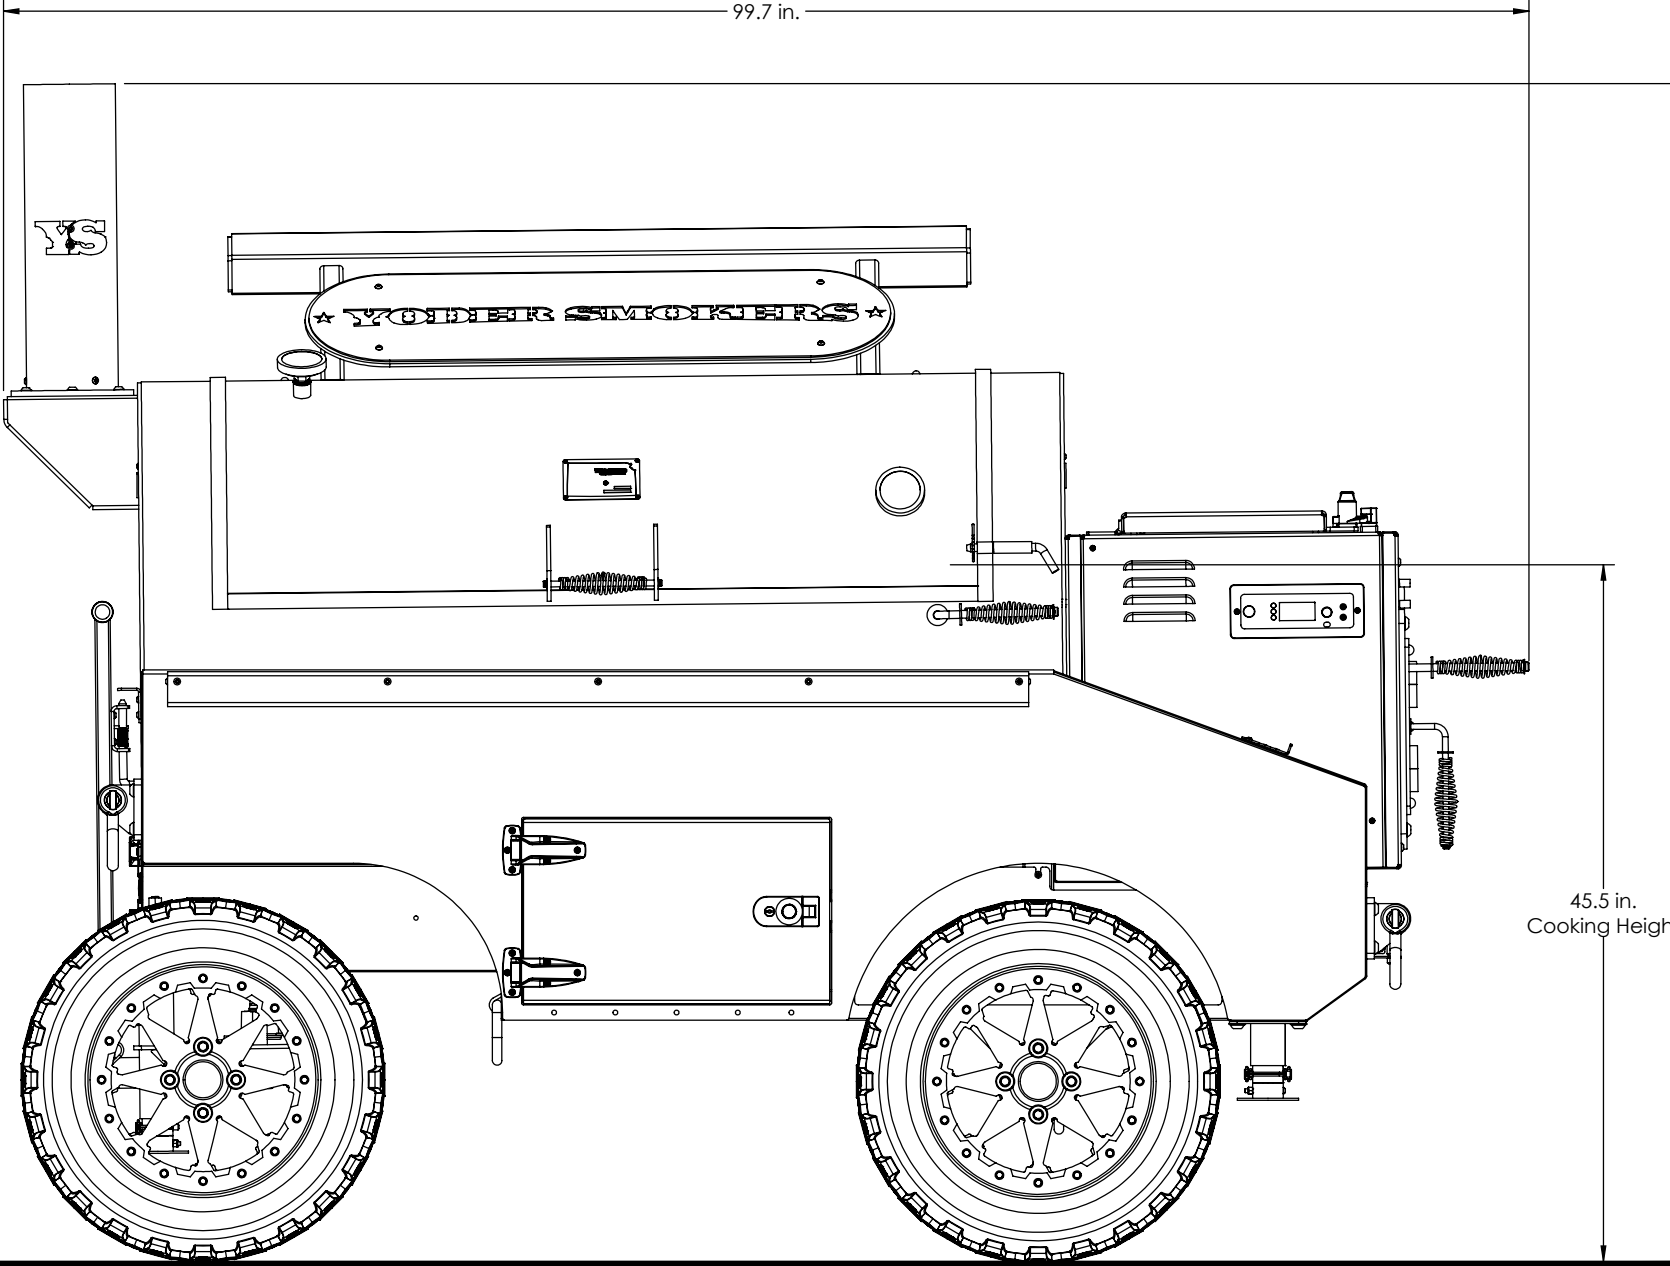

CIMARRON CUSTOM

Overall Height: **76.9 in.** Overall Depth: **52.5 in.** Overall Length: **99.7 in.** Total Weight: **2,238 lbs.**

CIMARRON CUSTOM

Overall Height: **76.9 in.** Overall Depth: **52.5 in.** Overall Length: **99.7 in.** Total Weight: **2,238 lbs.**