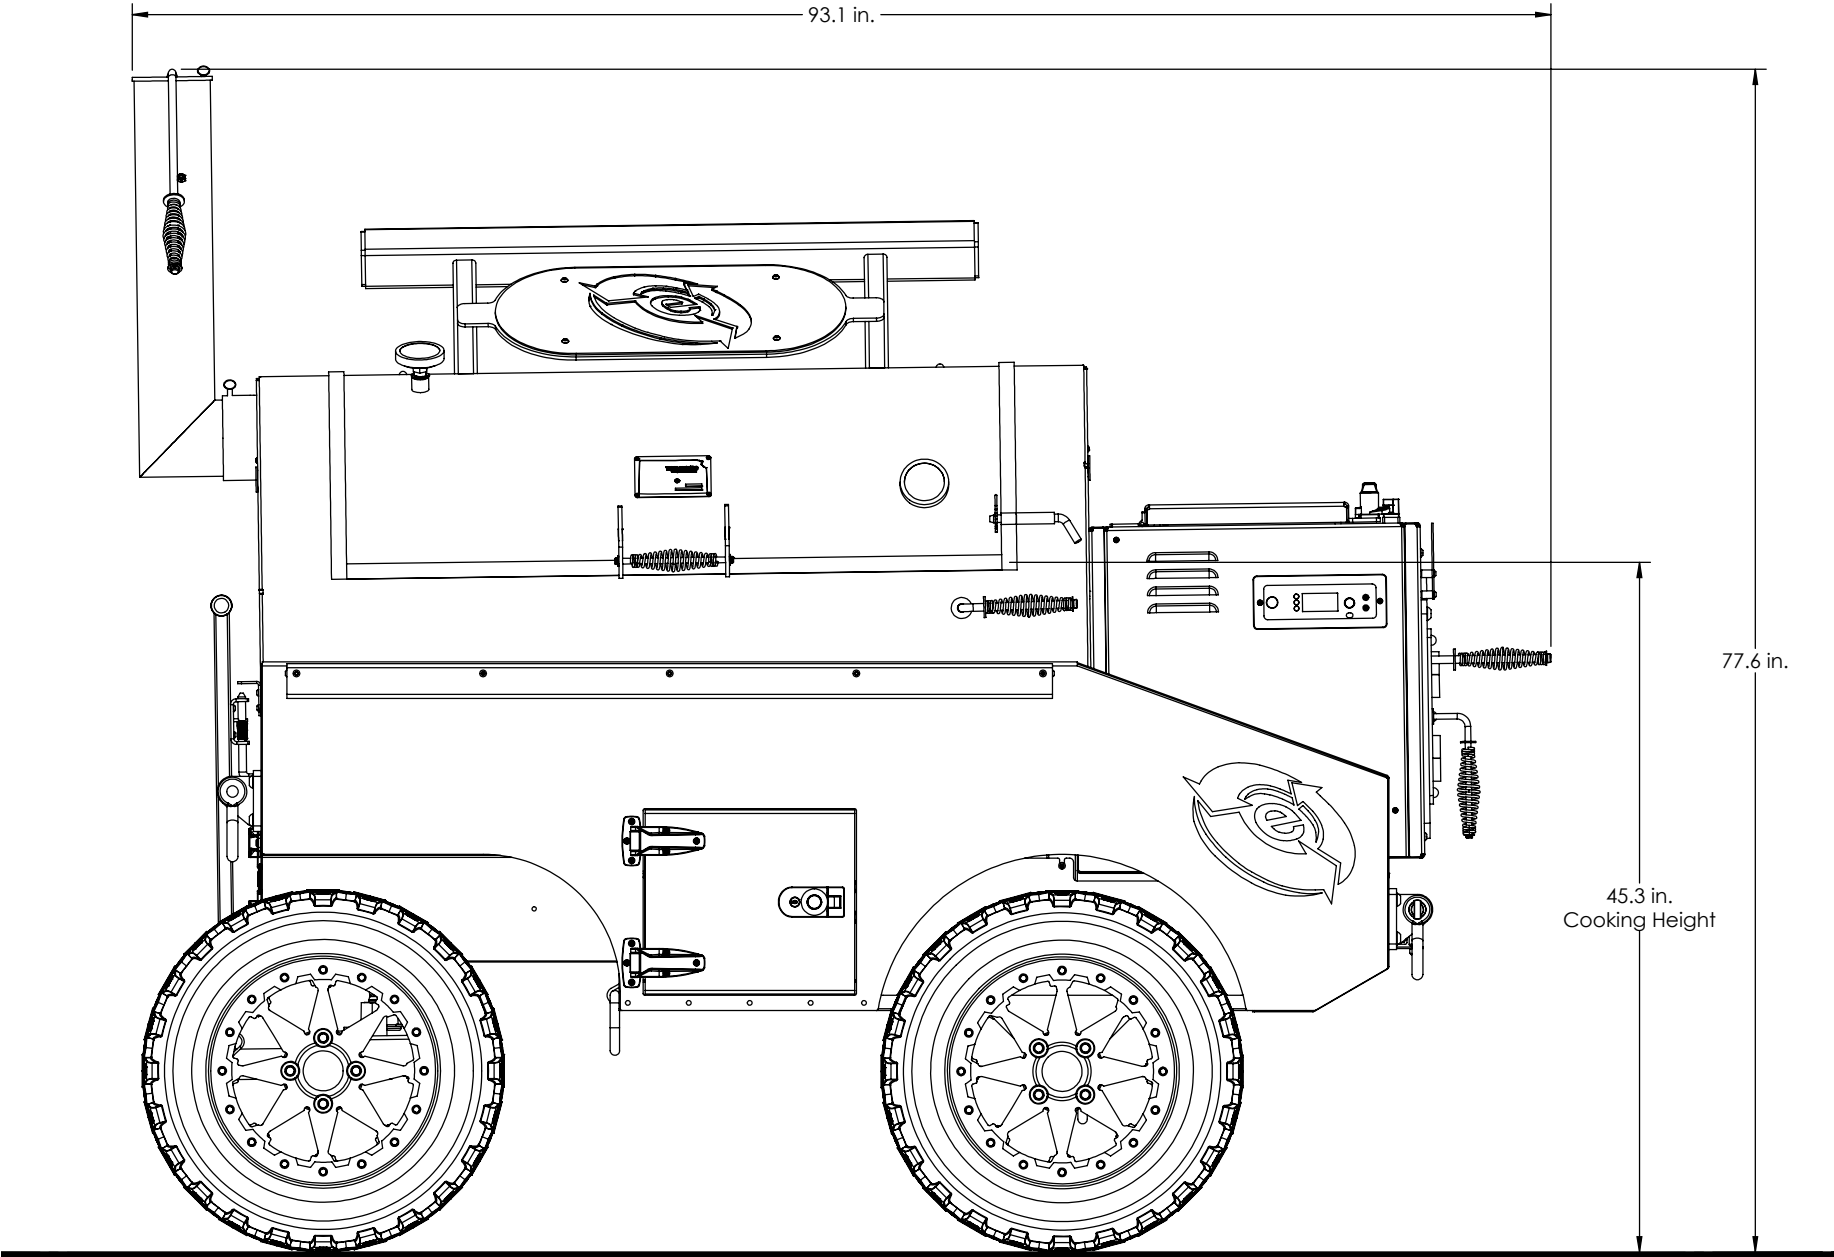

# CIMARRON CUSTOM

Overall Height: **77.6 in.** Overall Depth: **52.5 in.** Overall Length: **93.1 in.** Total Weight: **1,920 lbs.**