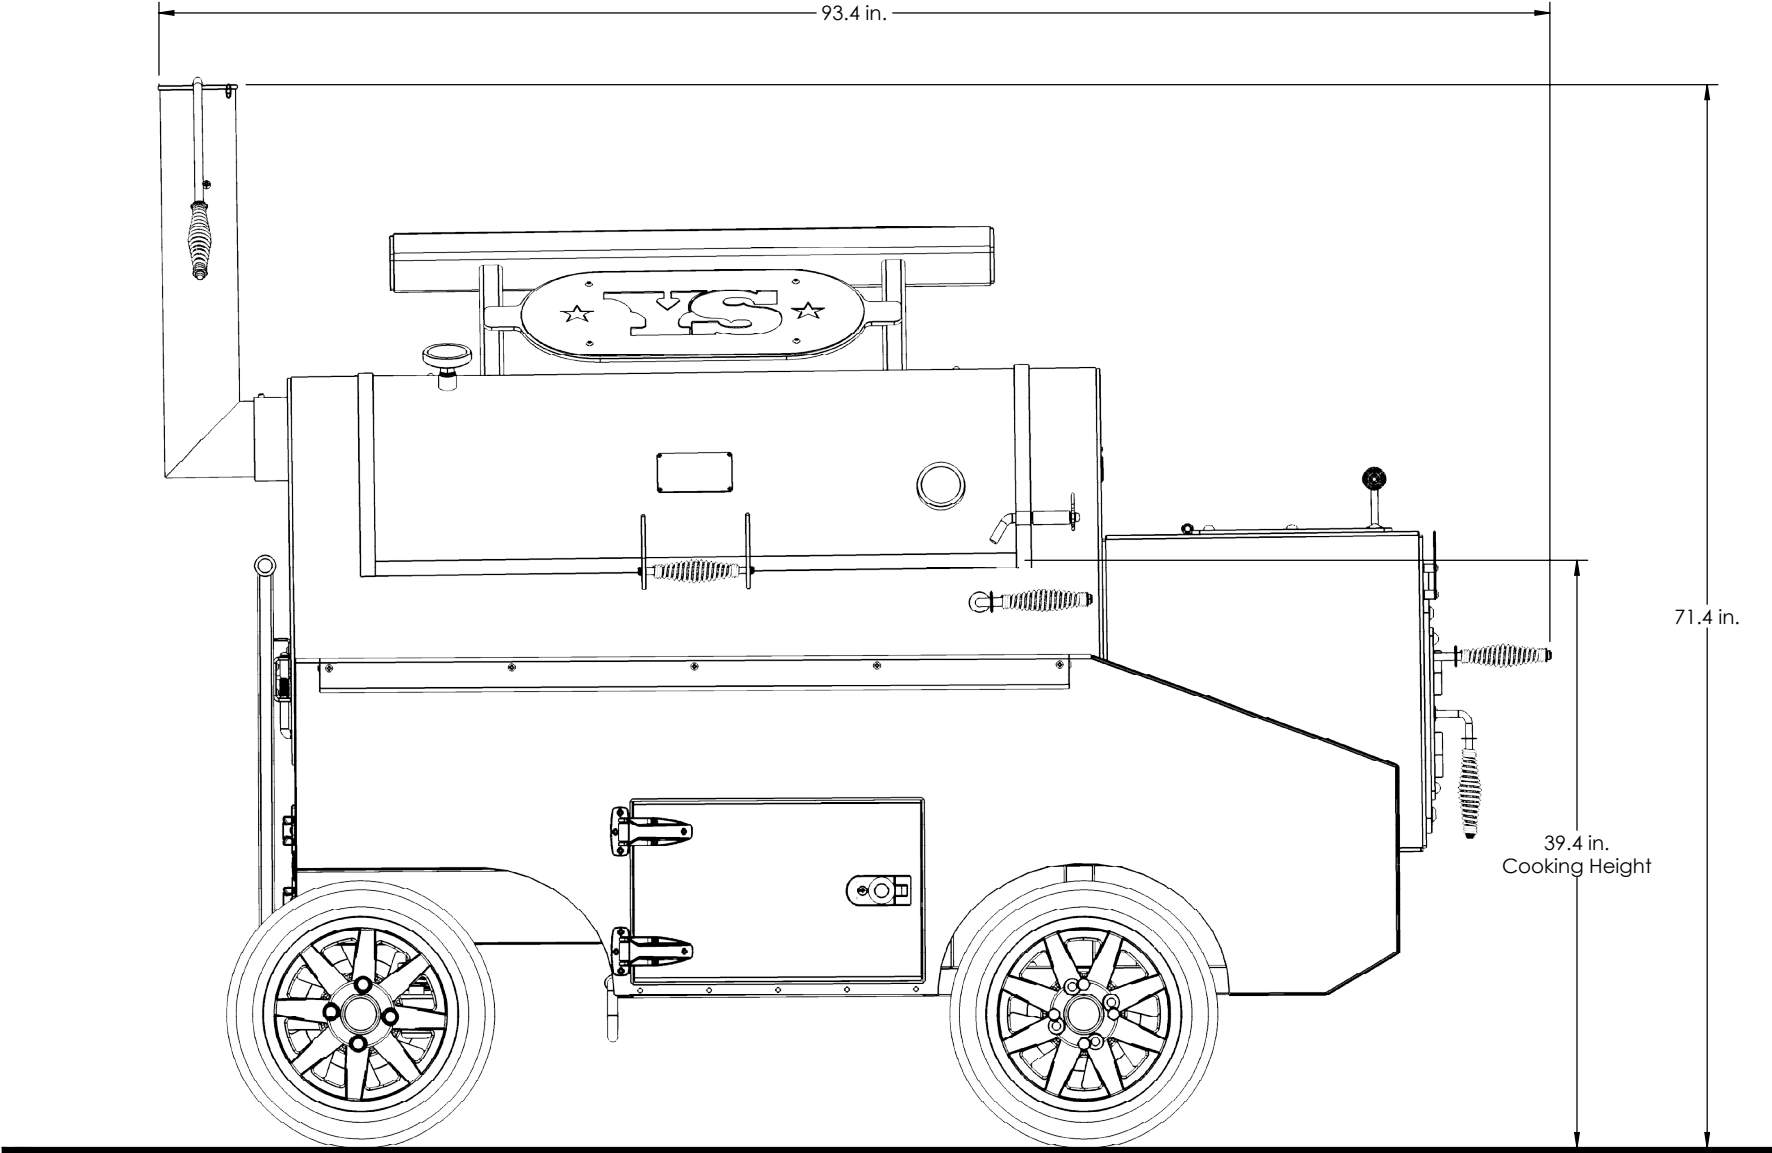

CIMARRON CUSTOM

Overall Height: **71.4 in.** Overall Depth: **49.4 in.** Overall Length: **93.4 in.** Total Weight: **1,808 lbs.**

CIMARRON CUSTOM

Overall Height: **71.4 in.** Overall Depth: **49.4 in.** Overall Length: **93.4 in.** Total Weight: **1,808 lbs.**