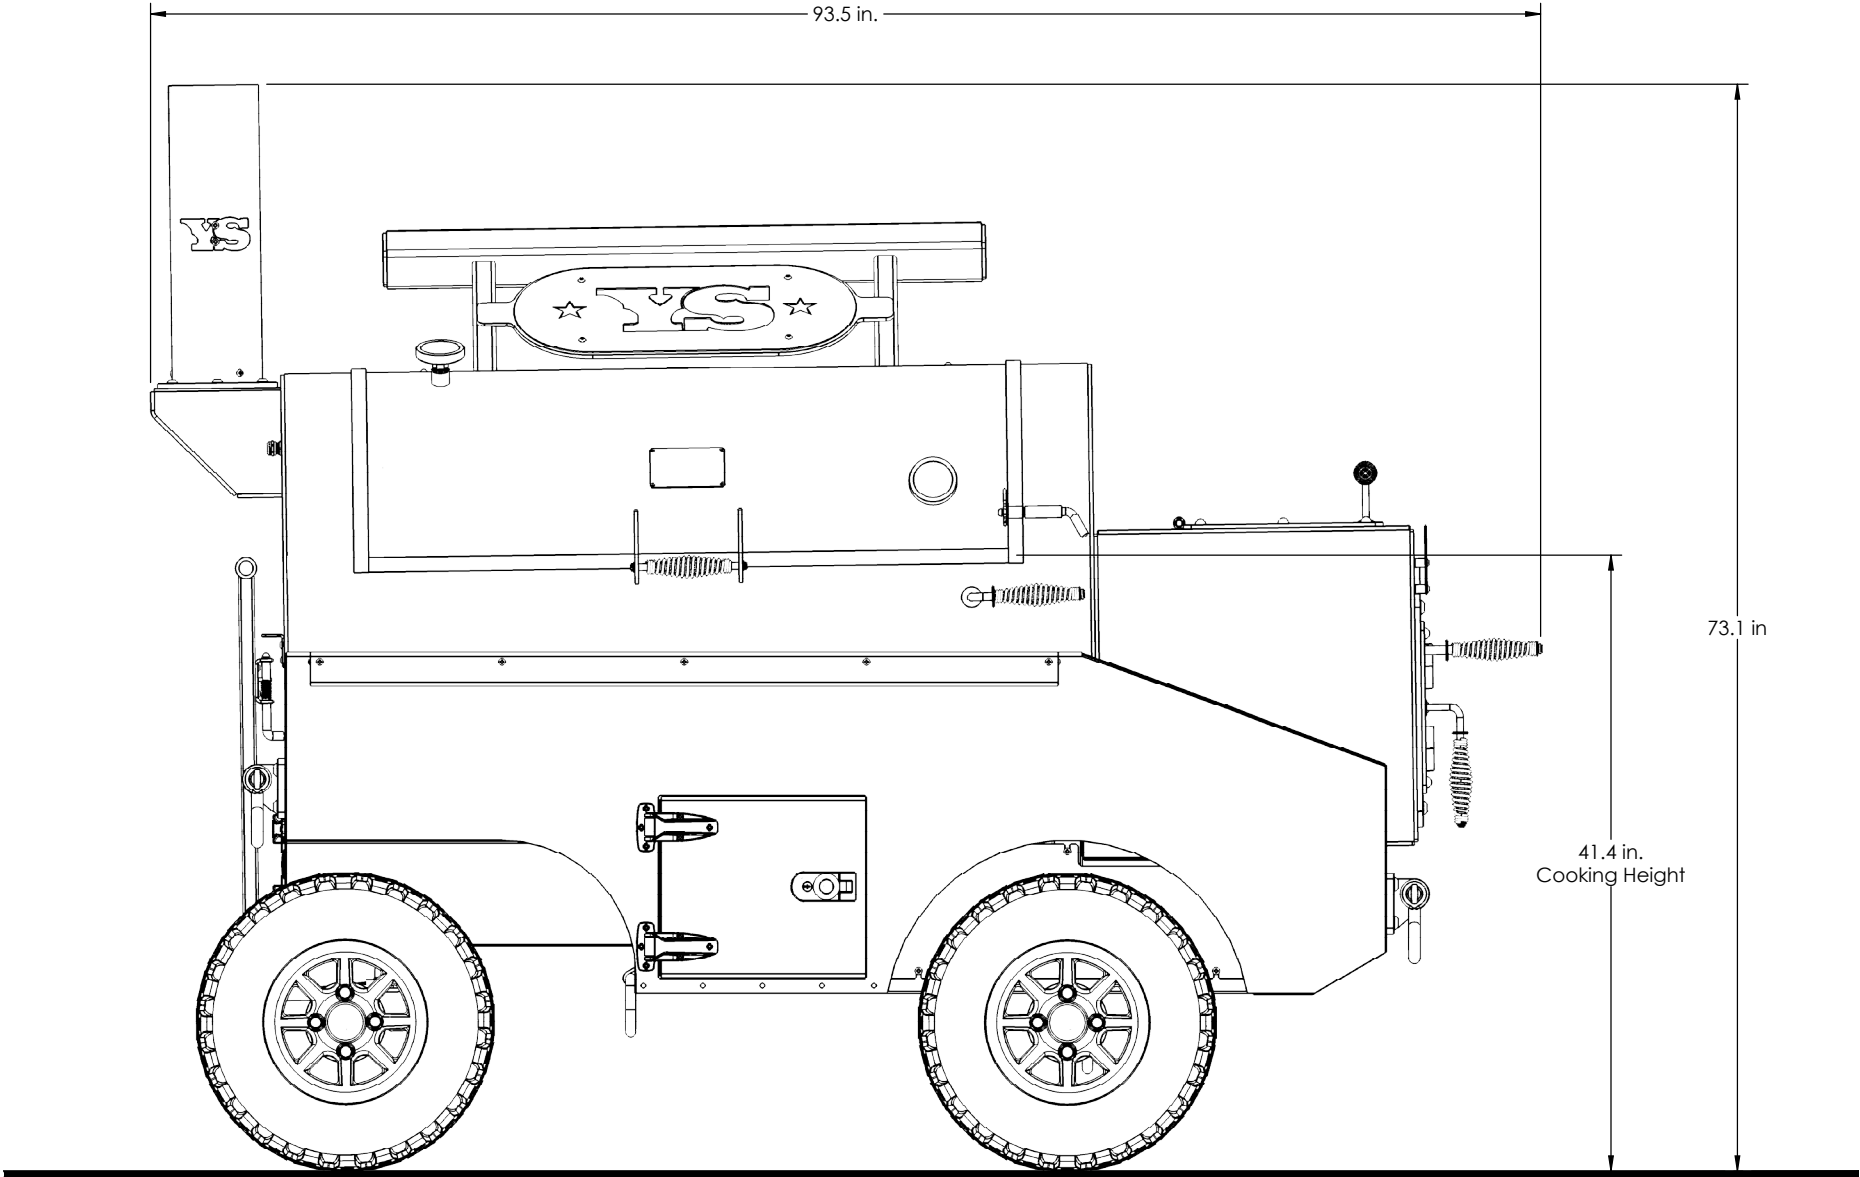

CIMARRON CUSTOM

Overall Height: **73.1 in.** Overall Depth: **52.2 in.** Overall Length: **93.5 in.** Total Weight: **1,878 lbs.**

CIMARRON CUSTOM

Overall Height: **73.1 in.** Overall Depth: **52.2 in.** Overall Length: **93.5 in.** Total Weight: **1,878 lbs.**