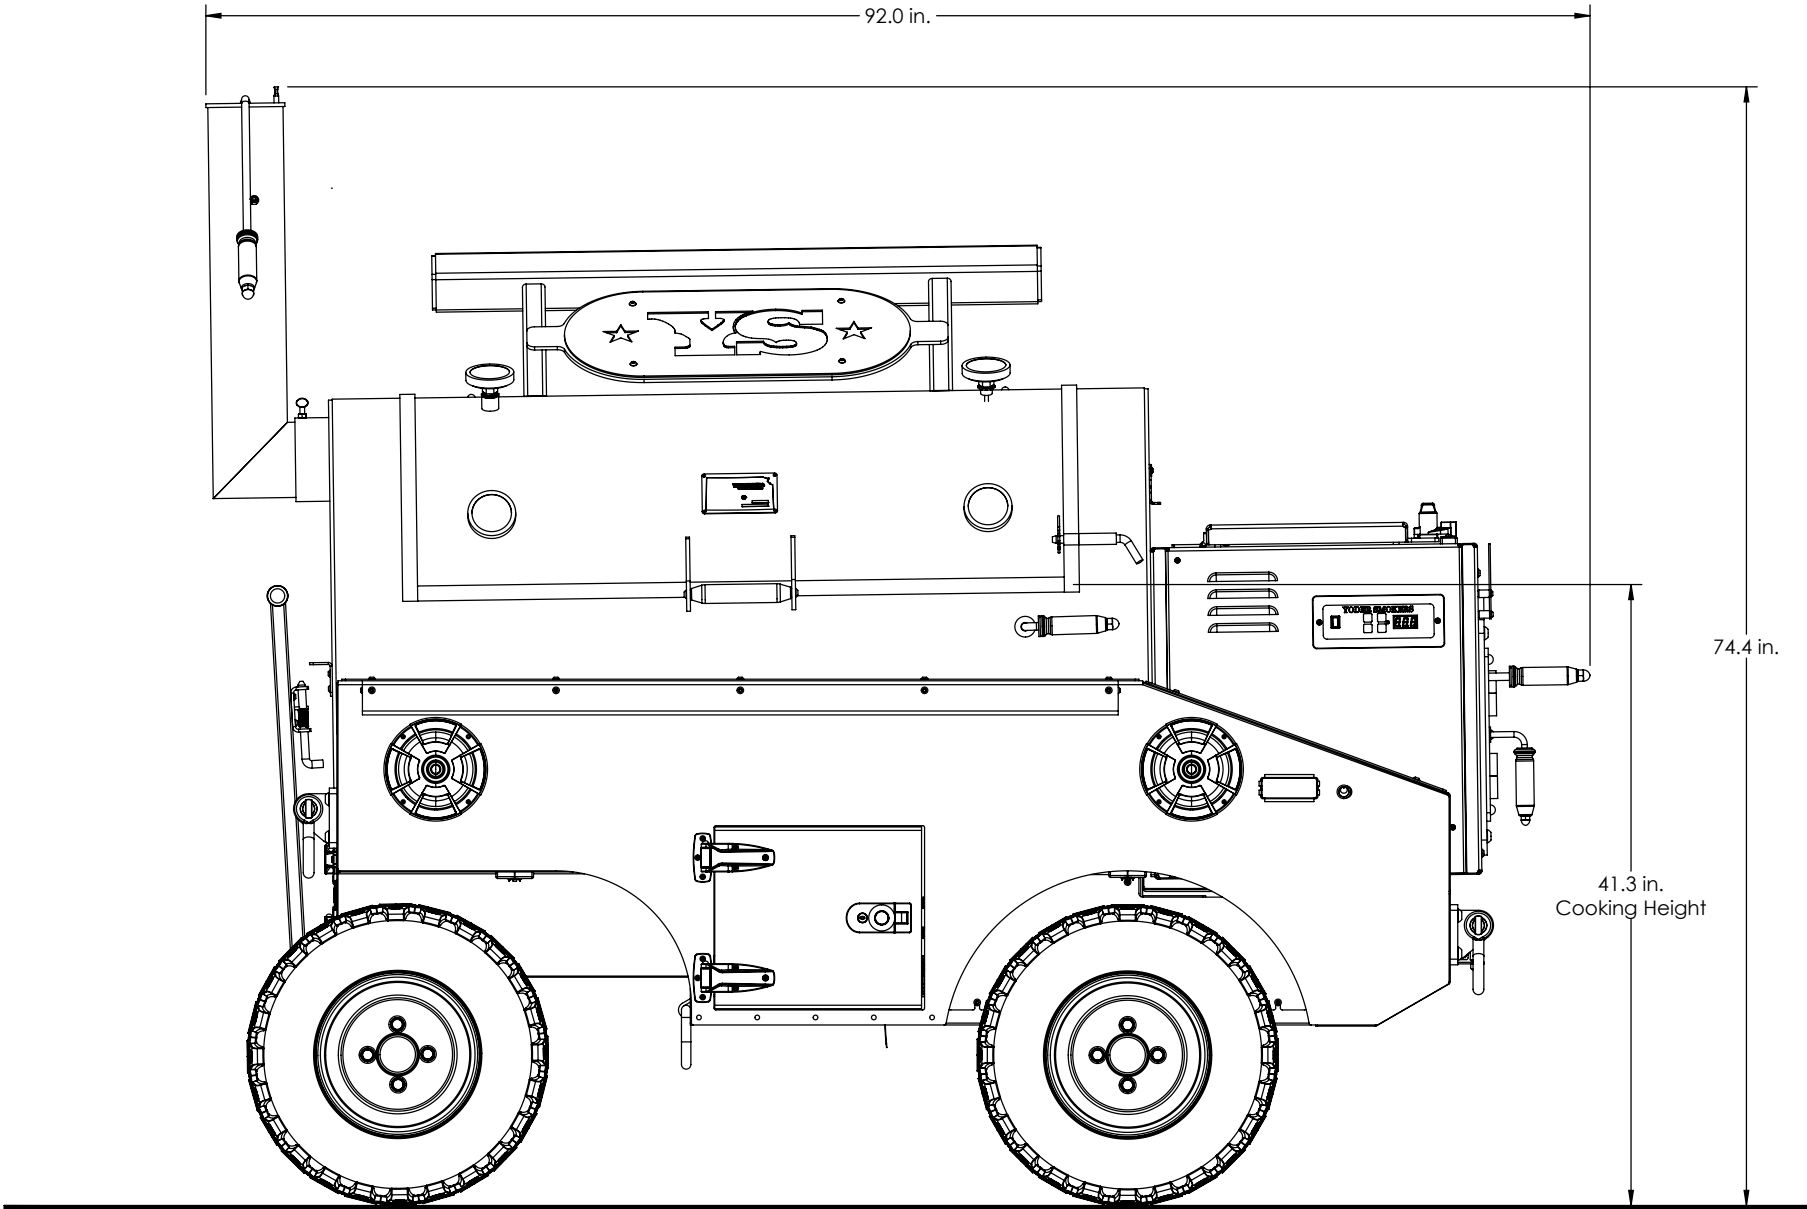

# CIMARRON CUSTOM

Overall Height: **74.4 in.** Overall Depth: **51.8 in.** Overall Length: **92.0 in.** Total Weight: **1,827 lbs.**