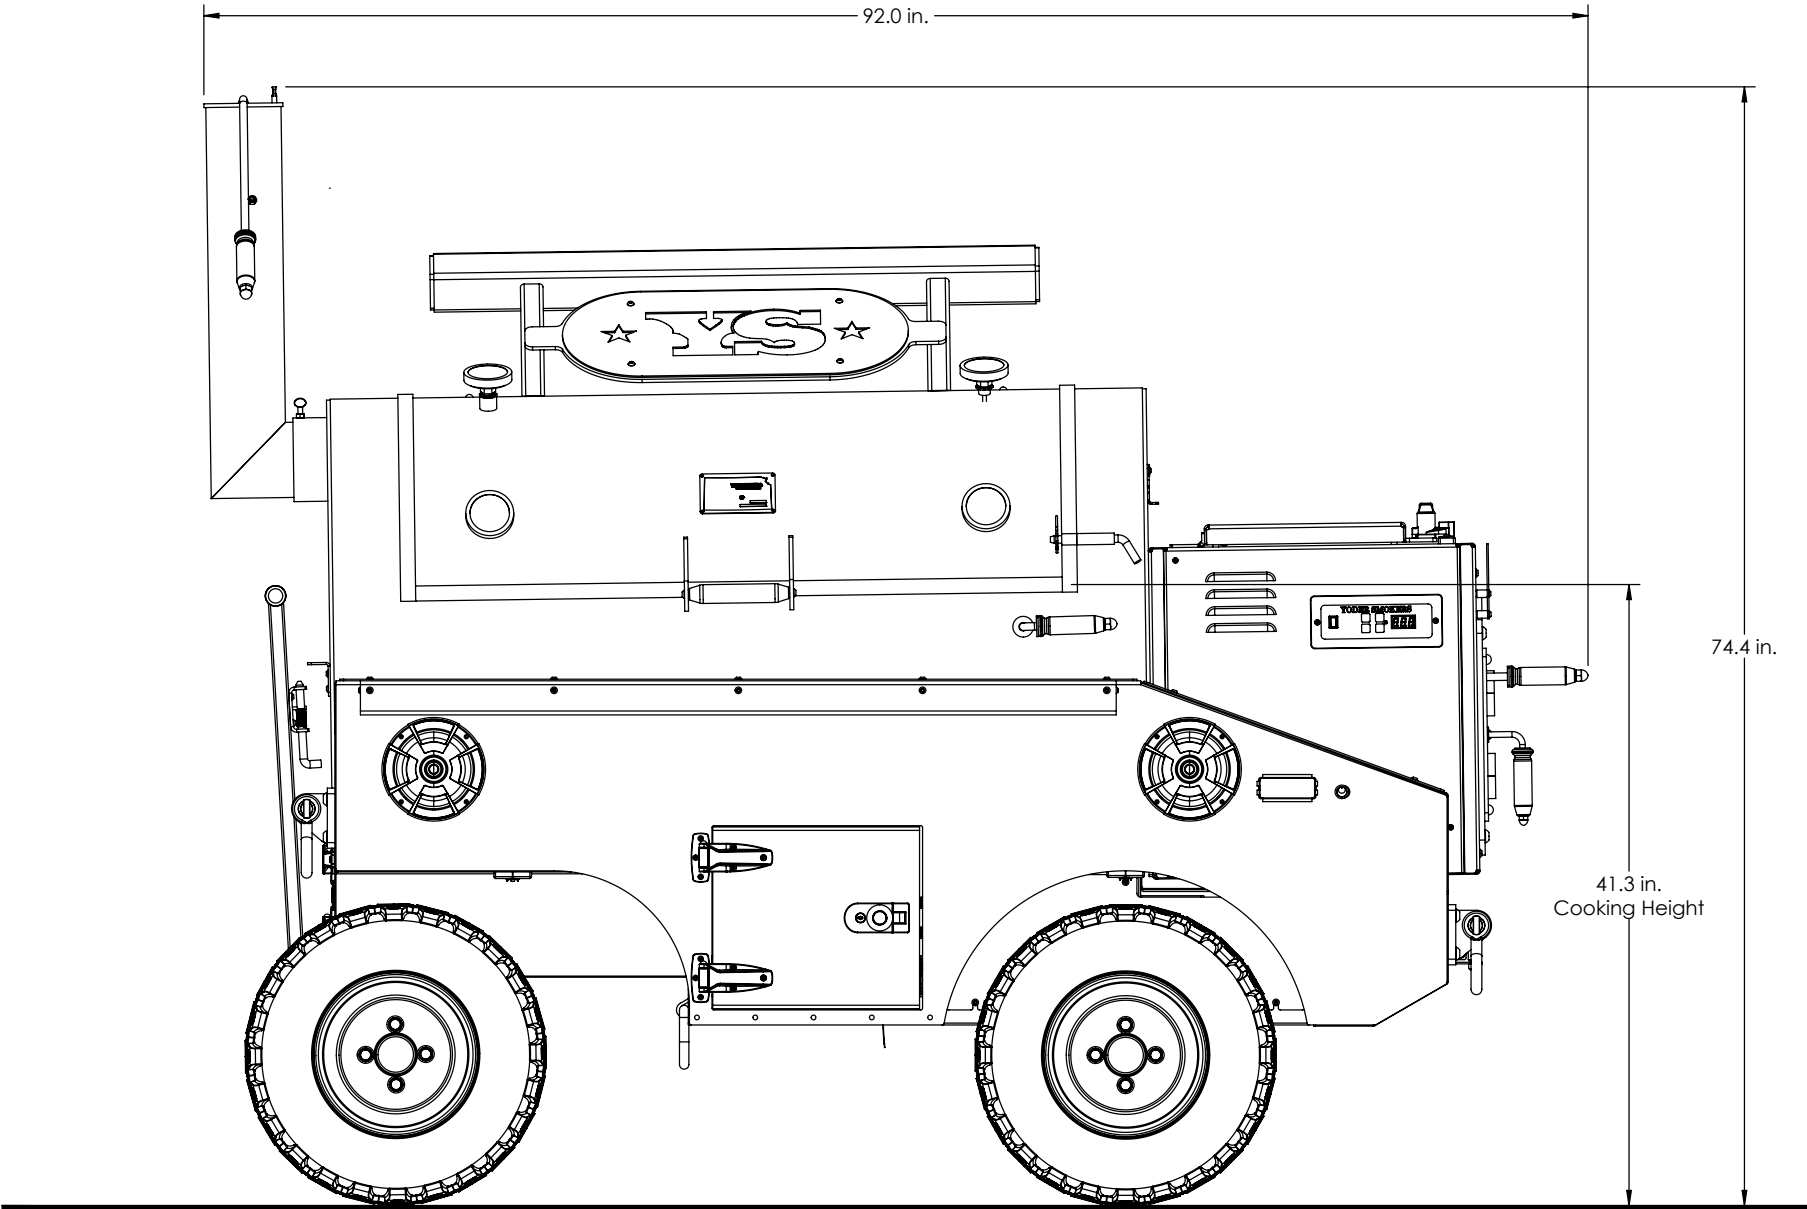

CIMARRON CUSTOM

Overall Height: **74.4 in.** Overall Depth: **51.8 in.** Overall Length: **92.0 in.** Total Weight: **1,827 lbs.**

CIMARRON CUSTOM

Overall Height: **74.4 in.** Overall Depth: **51.8 in.** Overall Length: **92.0 in.** Total Weight: **1,827 lbs.**