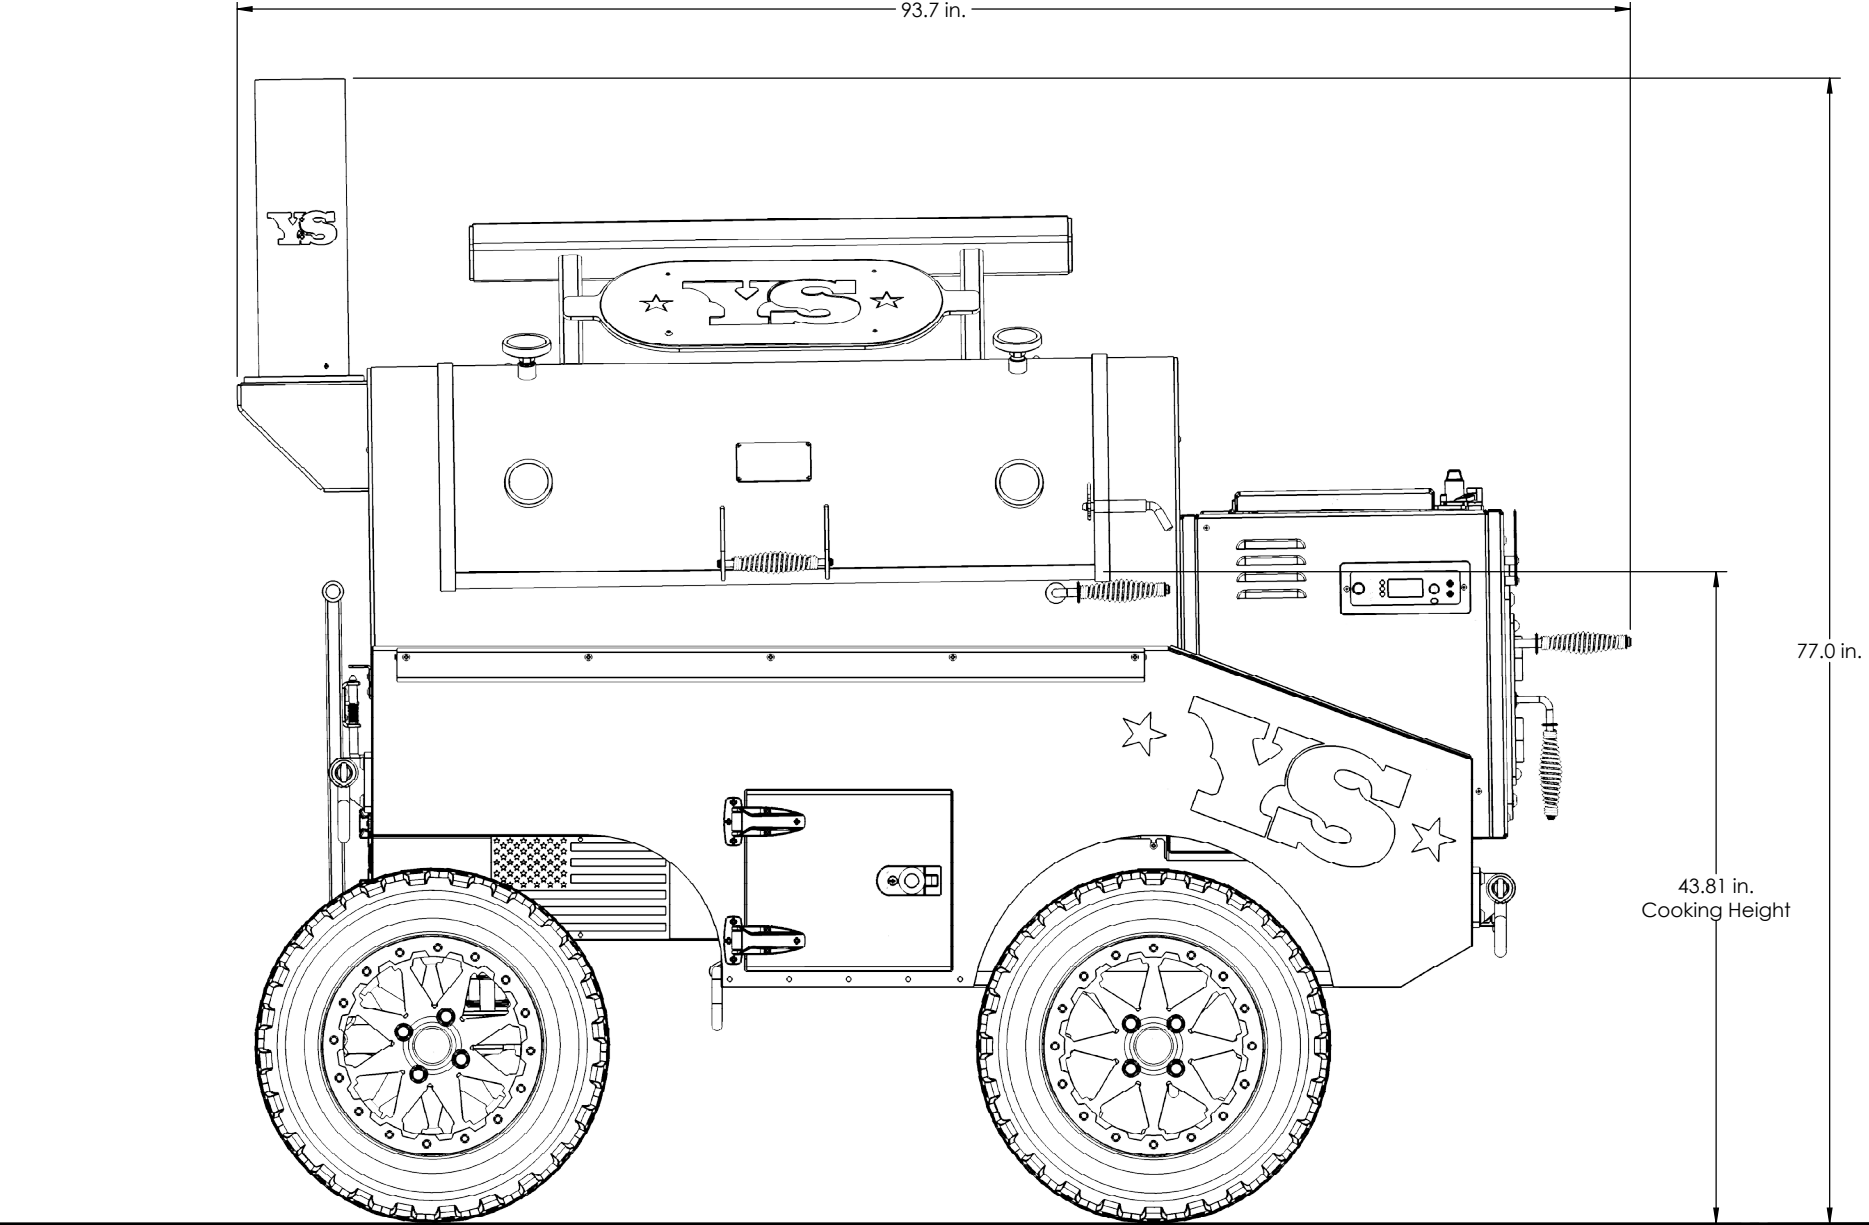

CIMARRON CUSTOM

Overall Height: **77.0 in.** Overall Depth: **52.7 in.** Overall Length: **93.7 in.** Total Weight: **1,855 lbs.**

CIMARRON CUSTOM

Overall Height: **77.0 in.** Overall Depth: **52.7 in.** Overall Length: **93.7 in.** Total Weight: **1,855 lbs.**