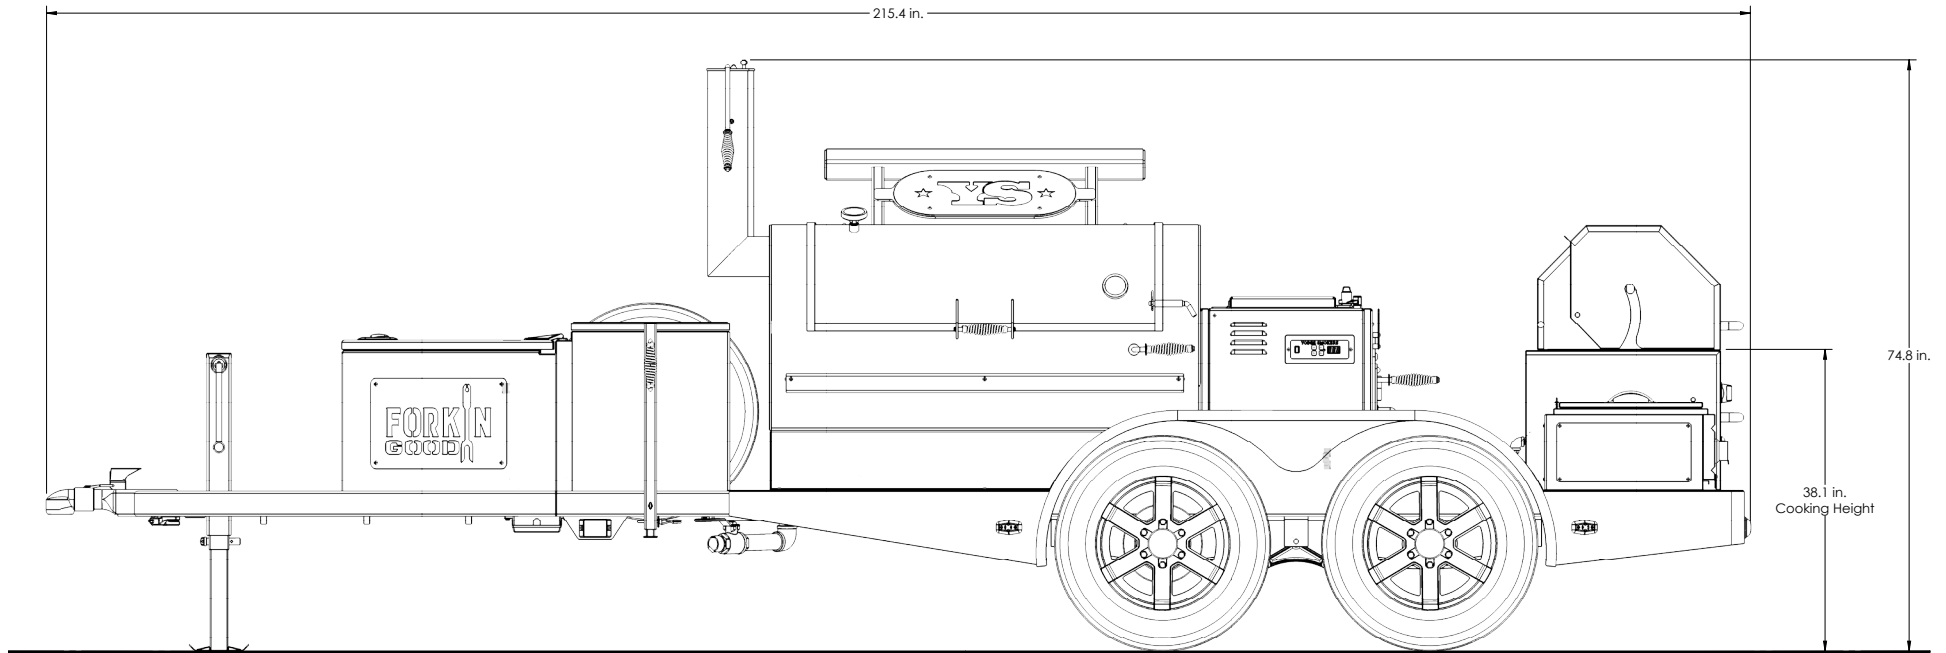

CIMARRON CUSTOM TRAILER

Overall Height: **74.8 in.** Overall Depth: **90.3 in.** Overall Length: **215.4 in.** Total Weight: **4,549 lbs.**

CIMARRON CUSTOM TRAILER

Overall Height: **74.8 in.** Overall Depth: **90.3 in.** Overall Length: **215.4 in.** Total Weight: **4,549 lbs.**