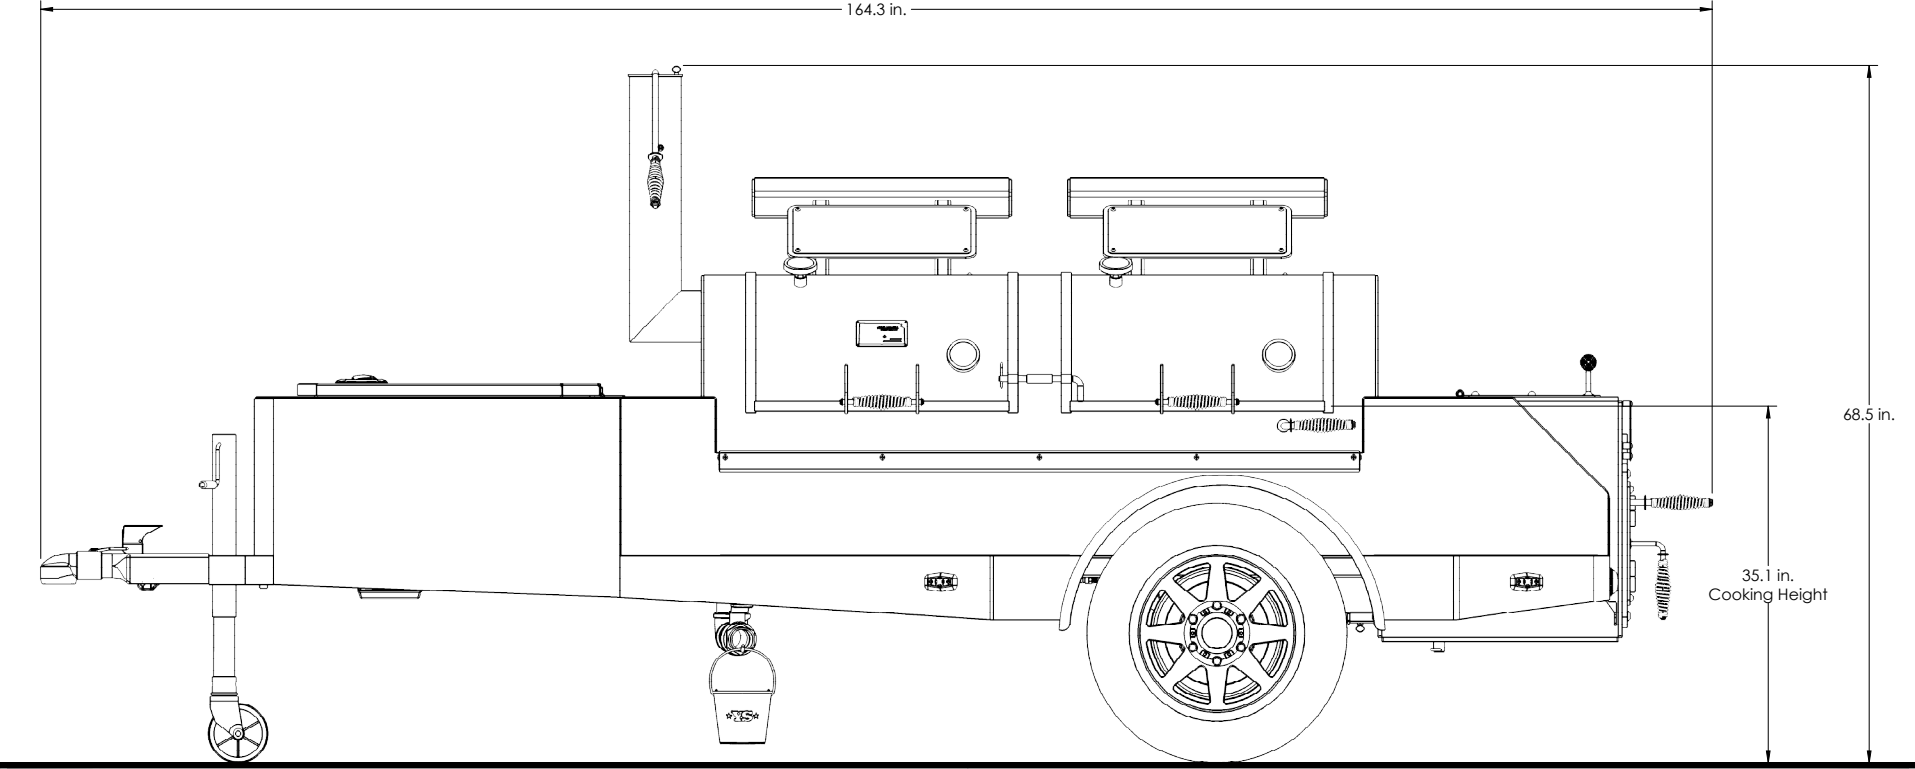

CIMARRON CUSTOM

Overall Height: **68.5 in.** Overall Depth: **58.2 in.** Overall Length: **164.3 in.** Total Weight: **2,949 lbs.**

CIMARRON CUSTOM

Overall Height: **68.5 in.** Overall Depth: **58.2 in.** Overall Length: **164.3 in.** Total Weight: **2,949 lbs.**