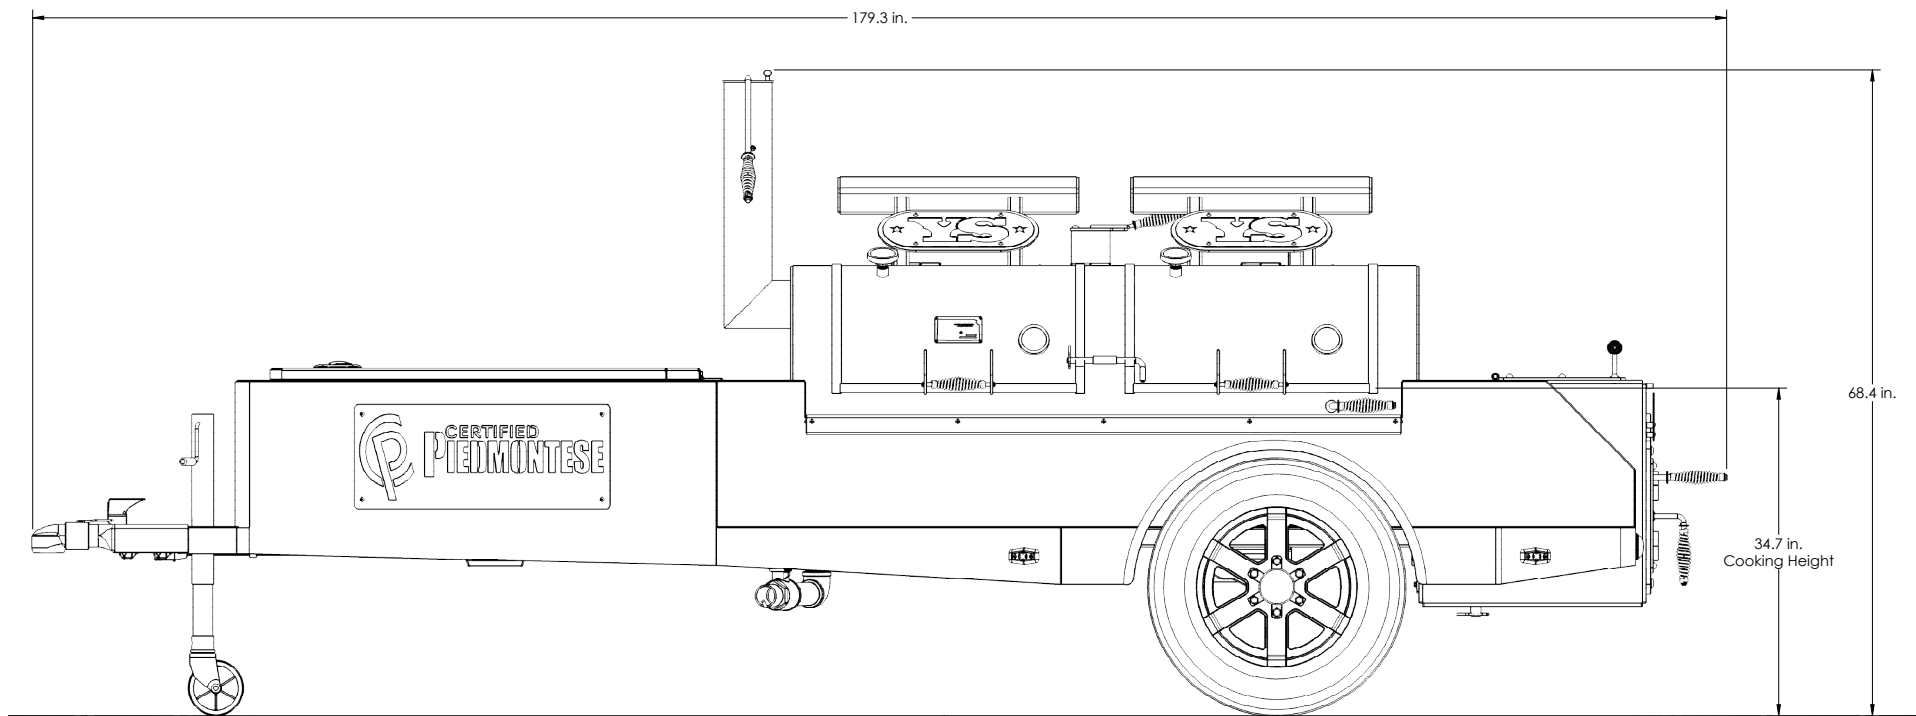

CIMARRON CUSTOM TRAILER

Overall Height: **68.4 in.** Overall Depth: **97.1 in.** Overall Length: **215.4 in.** Total Weight: **4,549 lbs.**

CIMARRON CUSTOM TRAILER

Overall Height: **68.4 in.** Overall Depth: **97.1 in.** Overall Length: **215.4 in.** Total Weight: **4,549 lbs.**