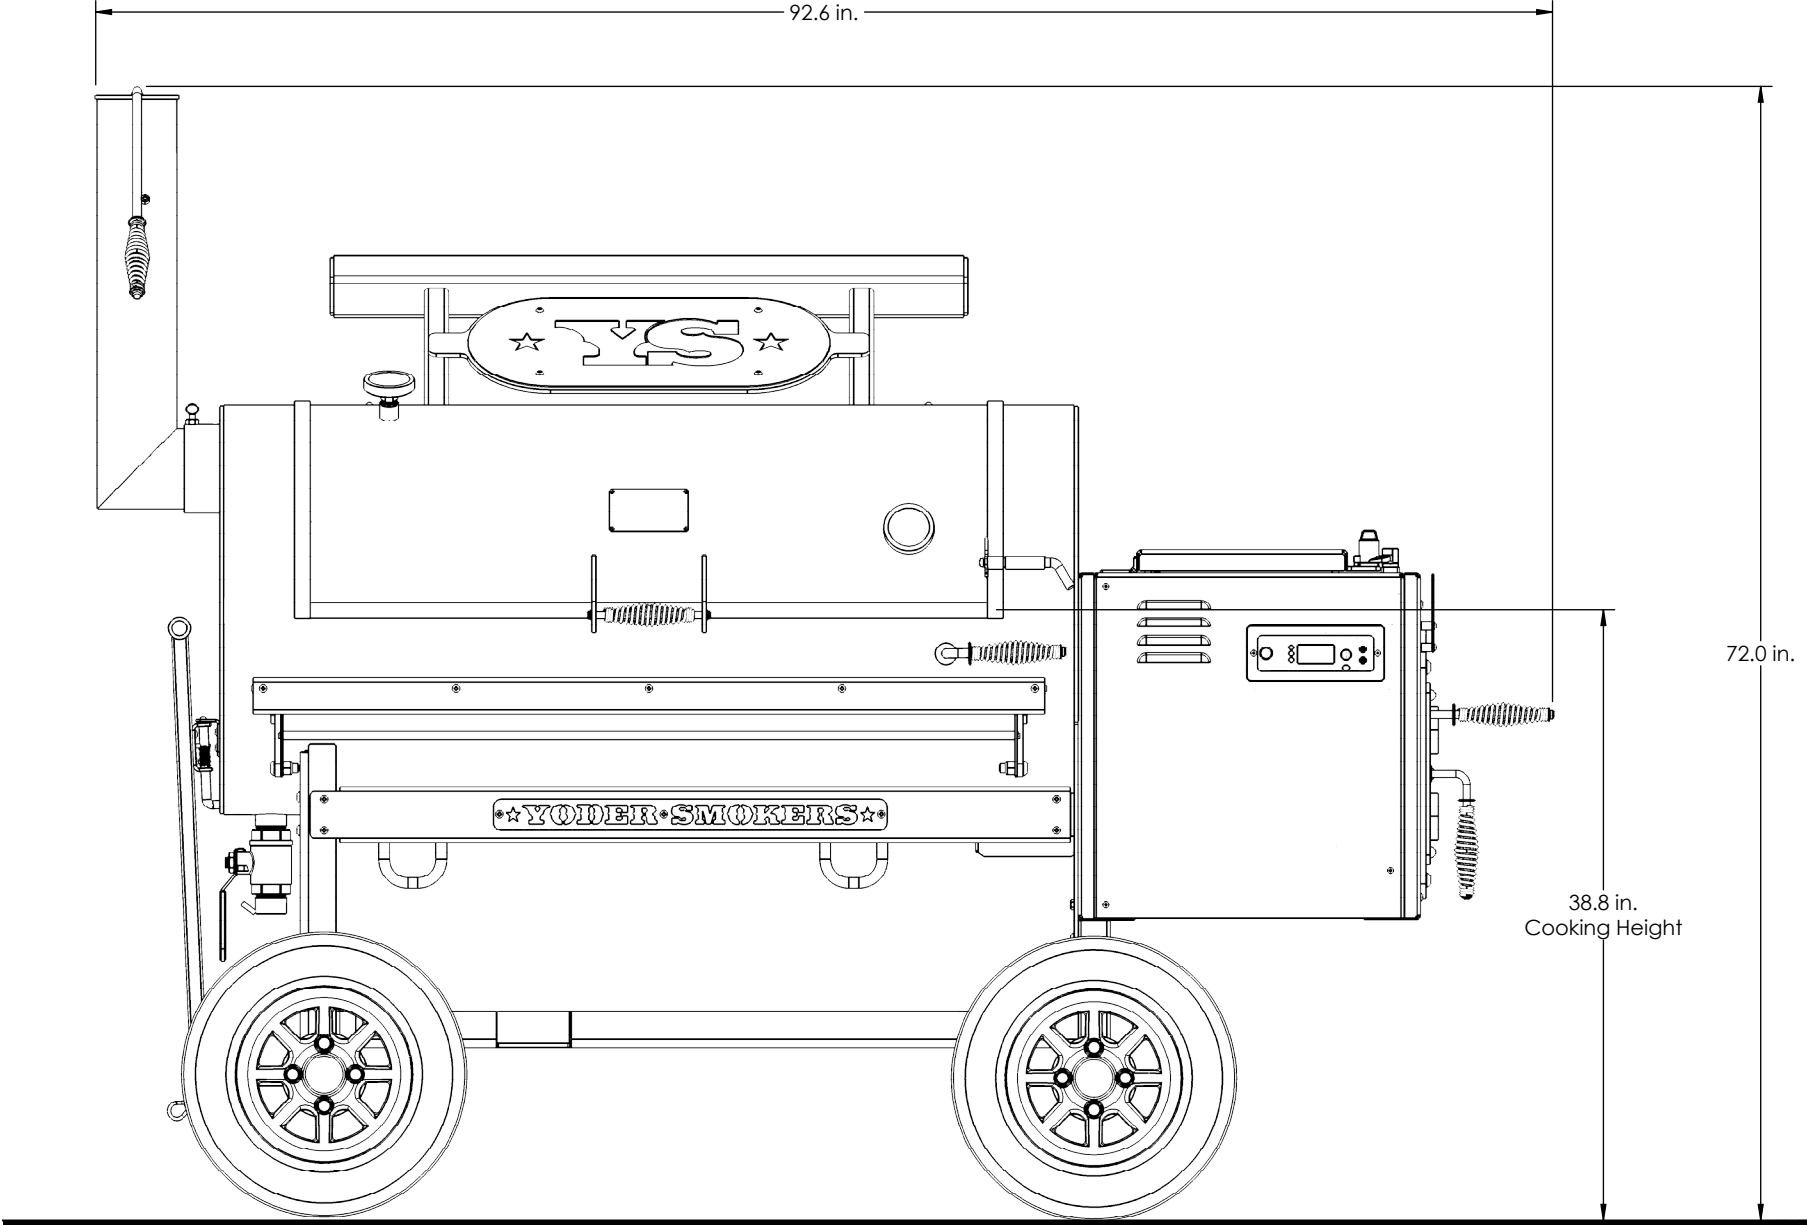

# CIMARRON CUSTOM

Overall Height: **72.0 in.** Overall Depth: **49.3 in.** Overall Length: **92.6 in.** Total Weight: **1,246 lbs.**