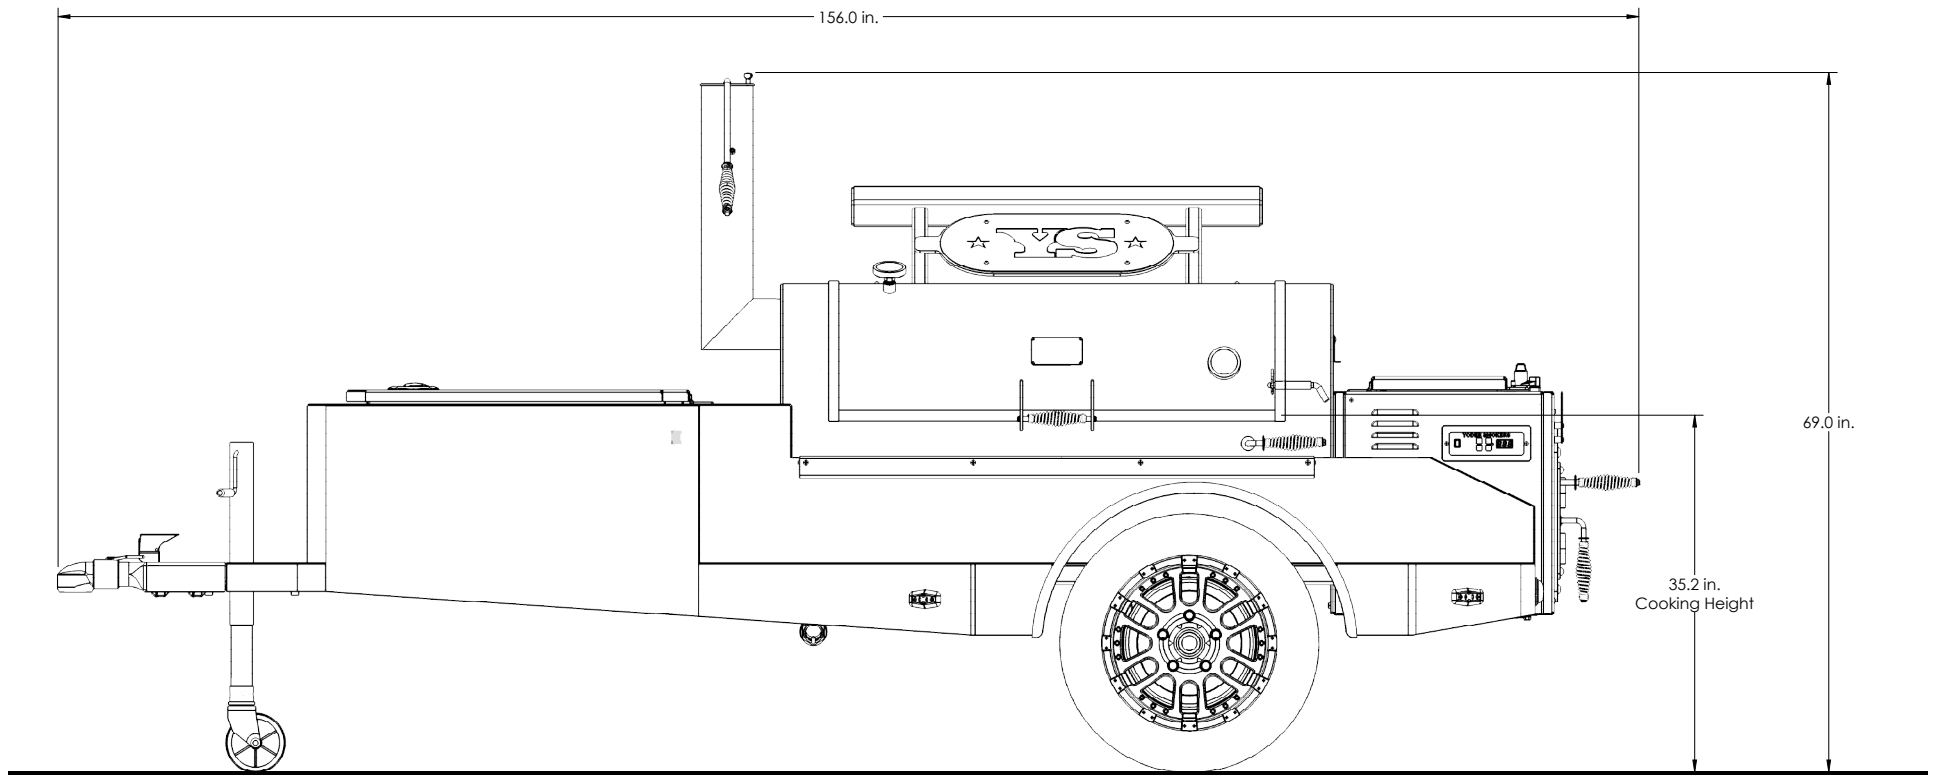

CIMARRON CUSTOM TRAILER

Overall Height: **69.0 in.** Overall Depth: **60.0 in.** Overall Length: **156.0 in.** Total Weight: **2,157 lbs.**

CIMARRON CUSTOM TRAILER

Overall Height: **69.0 in.** Overall Depth: **60.0 in.** Overall Length: **156.0 in.** Total Weight: **2,157 lbs.**