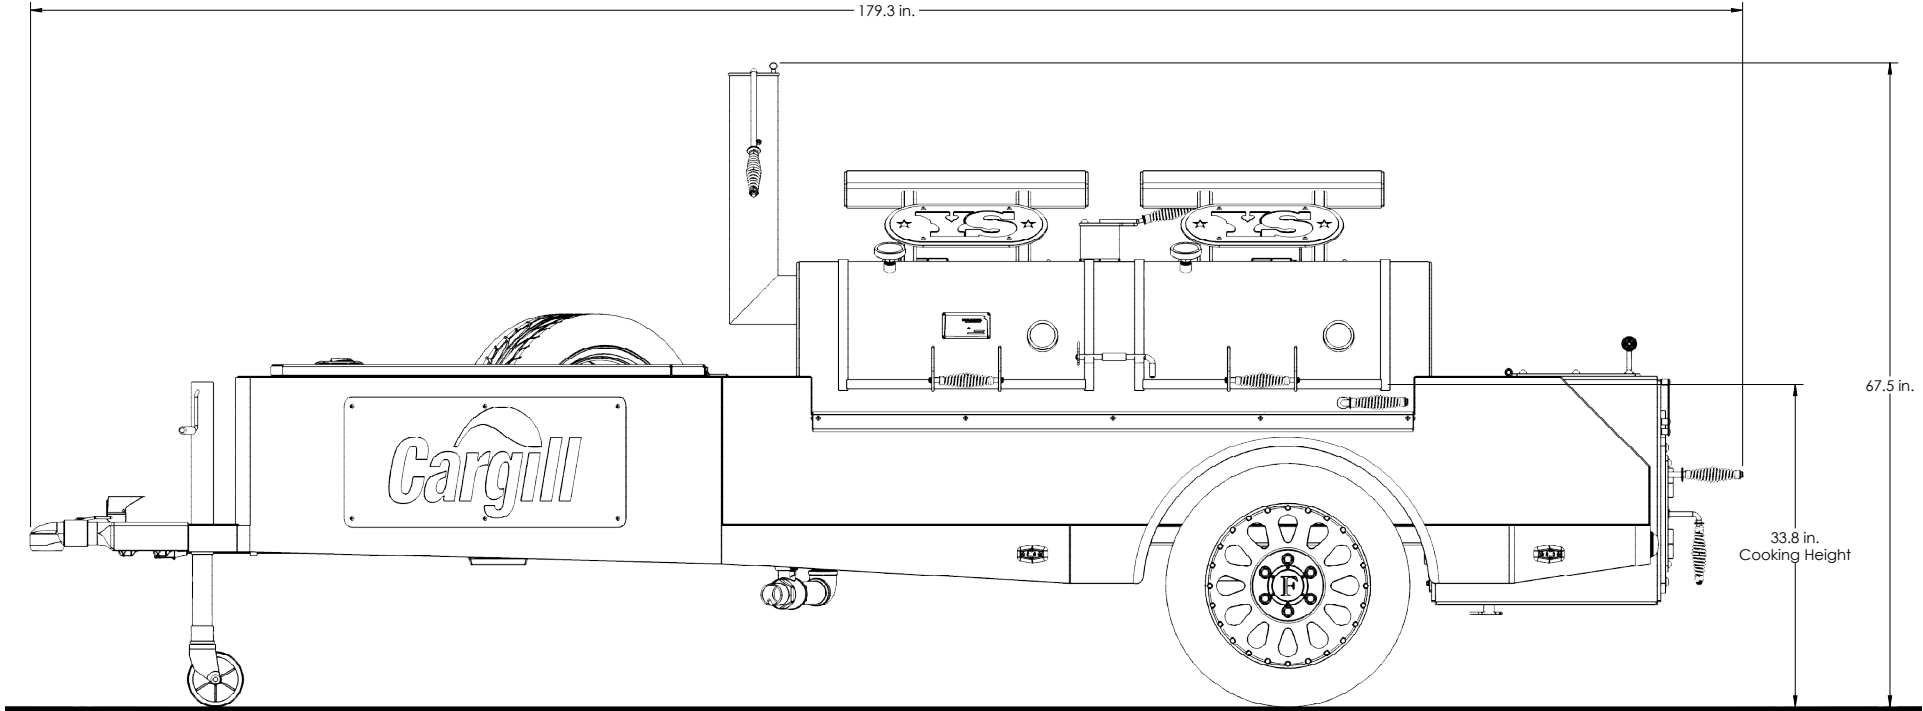

CIMARRON CUSTOM

Overall Height: **67.5 in.** Overall Depth: **99.0 in.** Overall Length: **179.3 in.** Total Weight: **4,009 lbs.**

CIMARRON CUSTOM

Overall Height: **67.5 in.** Overall Depth: **99.0 in.** Overall Length: **179.3 in.** Total Weight: **4,009 lbs.**