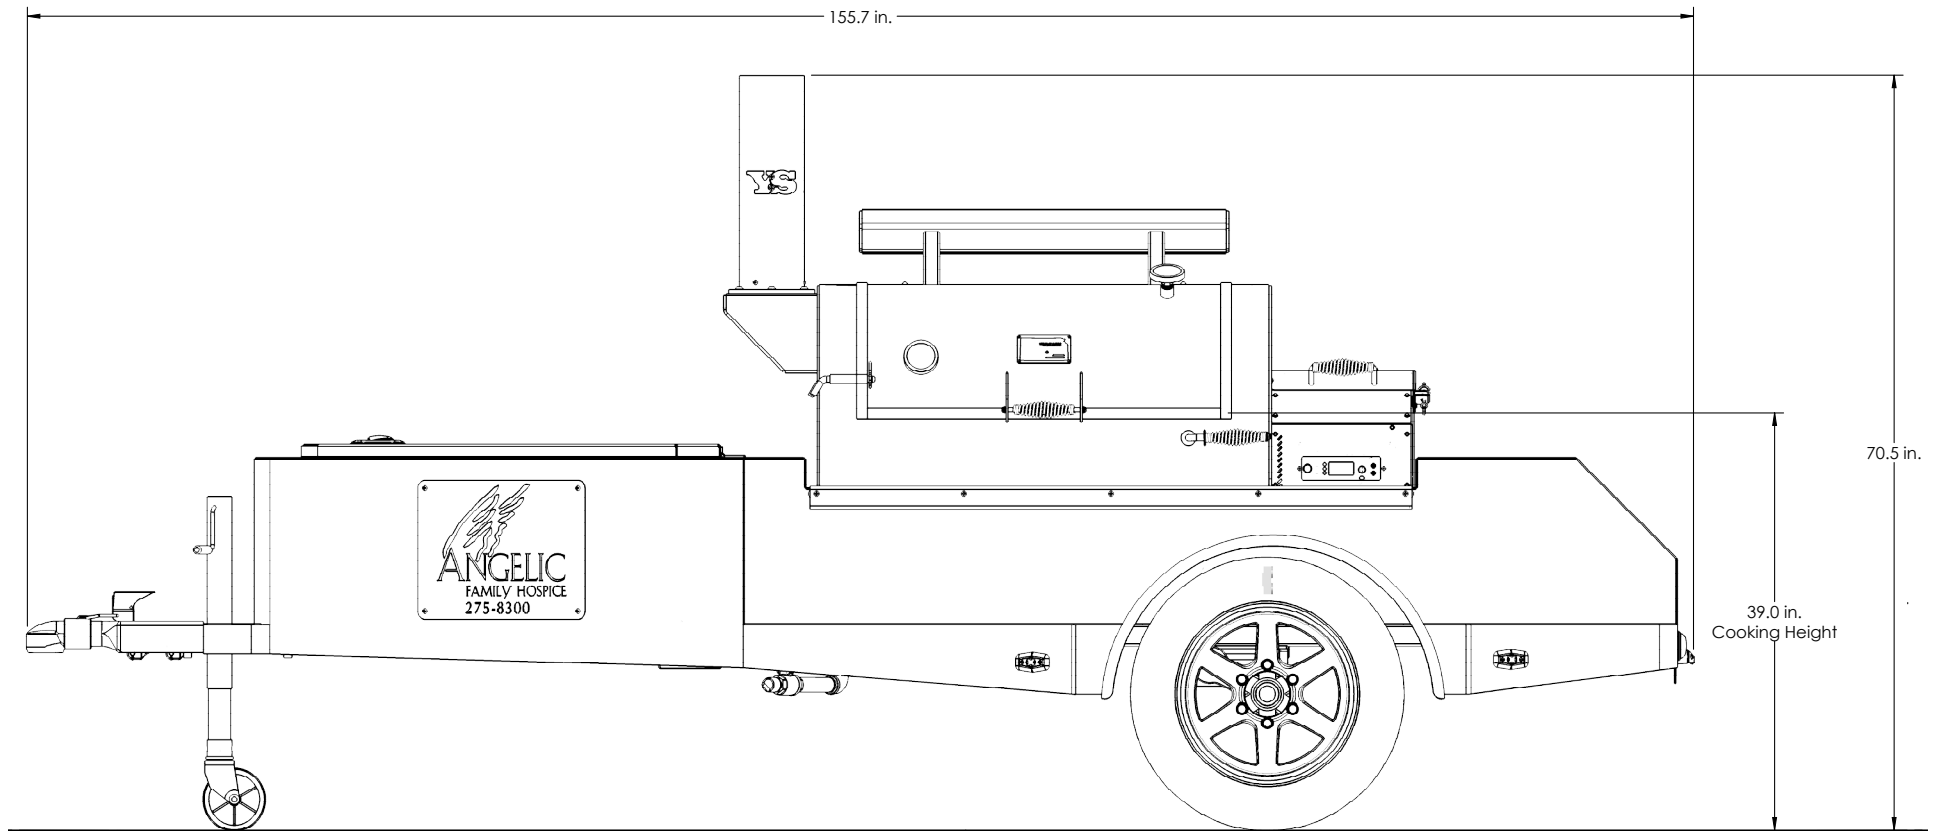

YS1500 CUSTOM TRAILER

Overall Height: **70.5 in.** Overall Depth: **80.0 in.** Overall Length: **155.7 in.** Total Weight: **2,696 lbs.**

YS1500 CUSTOM TRAILER

Overall Height: **70.5 in.** Overall Depth: **80.0 in.** Overall Length: **155.7 in.** Total Weight: **2,696 lbs.**