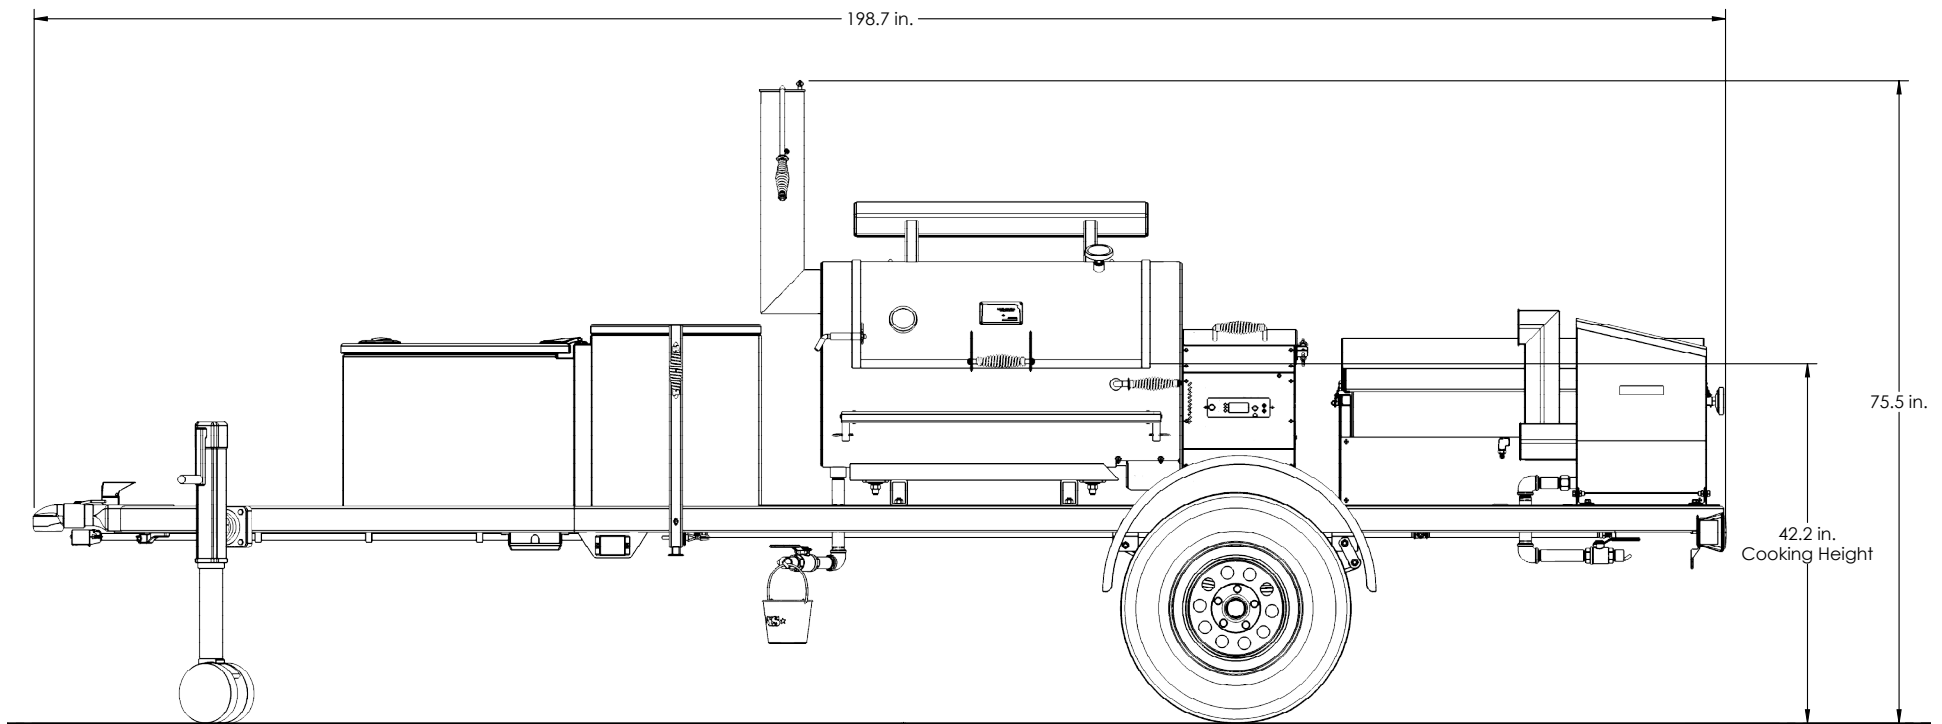

YS1500 CUSTOM TRAILER

Overall Height: **75.5 in.** Overall Depth: **84.8 in.** Overall Length: **198.7 in.** Total Weight: **3,306 lbs.**

YS1500 CUSTOM TRAILER

Overall Height: **75.5 in.** Overall Depth: **84.8 in.** Overall Length: **198.7 in.** Total Weight: **3,306 lbs.**