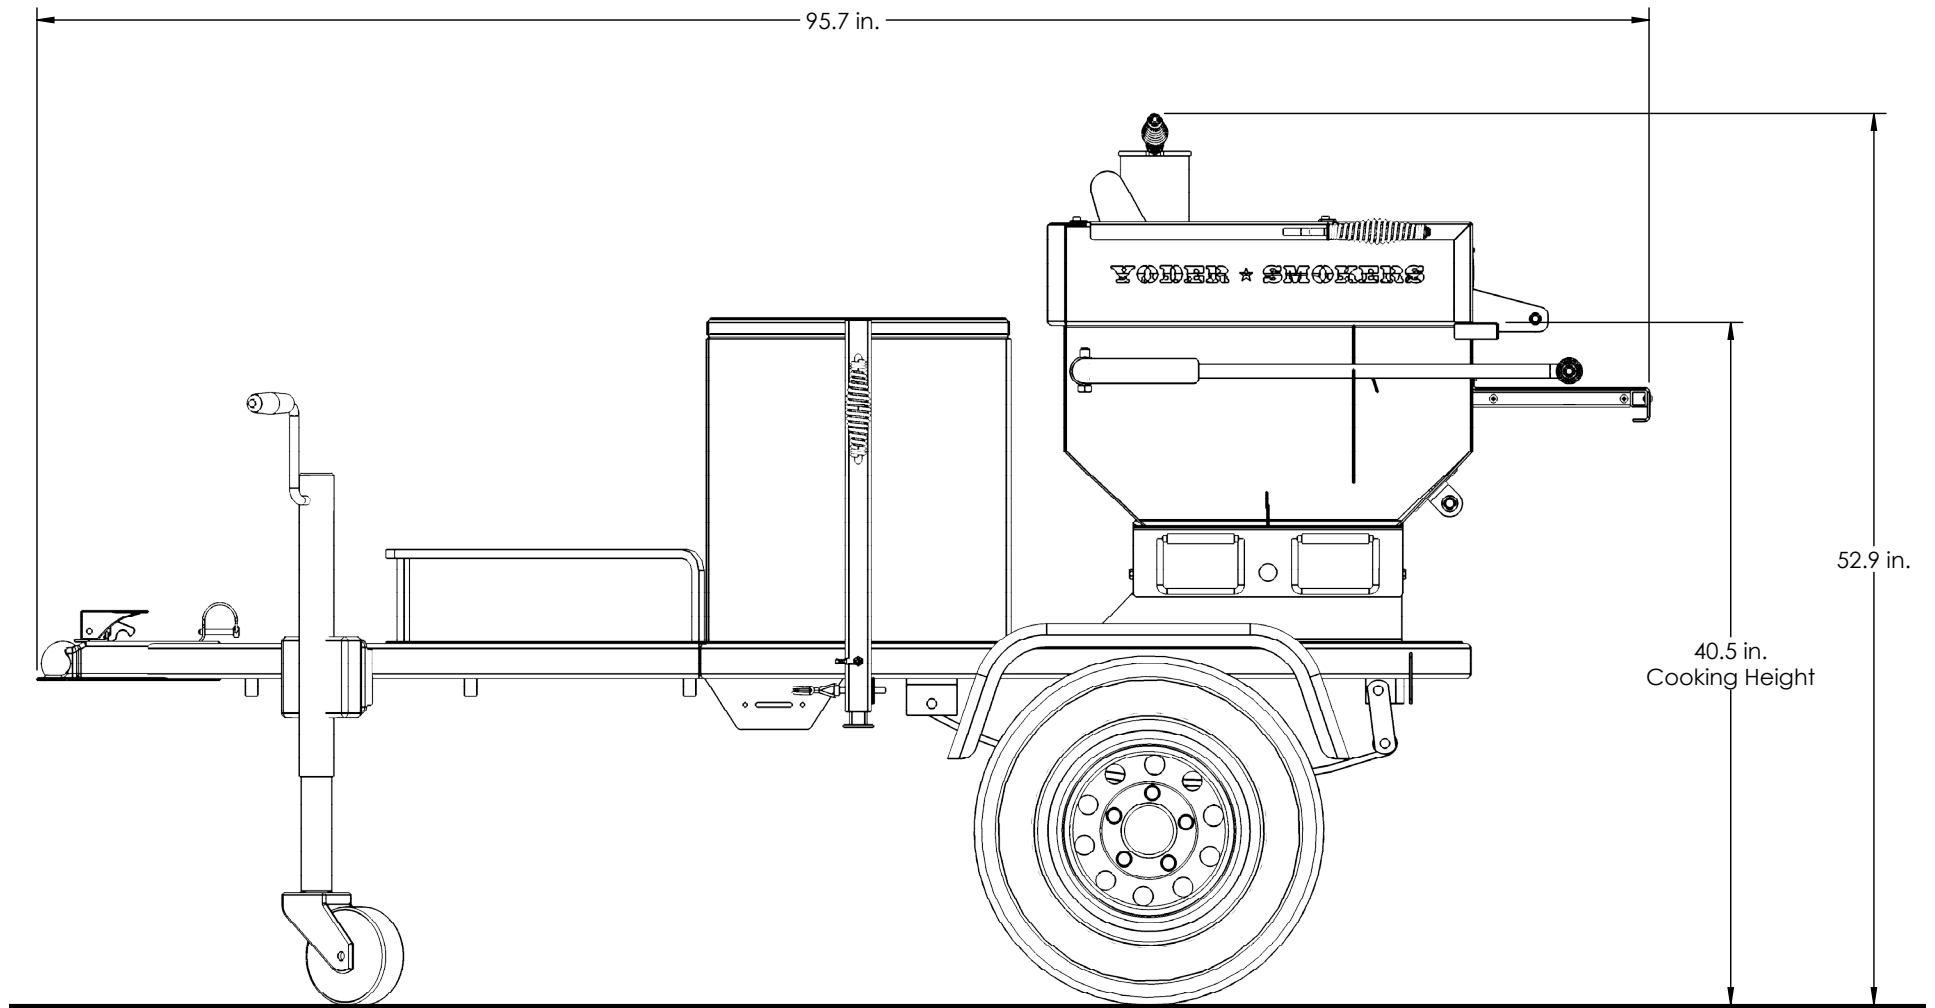

CHARCOAL CUSTOM TRAILER

Overall Height: **52.9 in.** Overall Depth: **68.1 in.** Overall Length: **95.7 in.** Total Weight: **979 lbs.**

CHARCOAL CUSTOM TRAILER

Overall Height: **52.9 in.** Overall Depth: **68.1 in.** Overall Length: **95.7 in.** Total Weight: **979 lbs.**

Total Cooking Area
1,075 Sq. In.