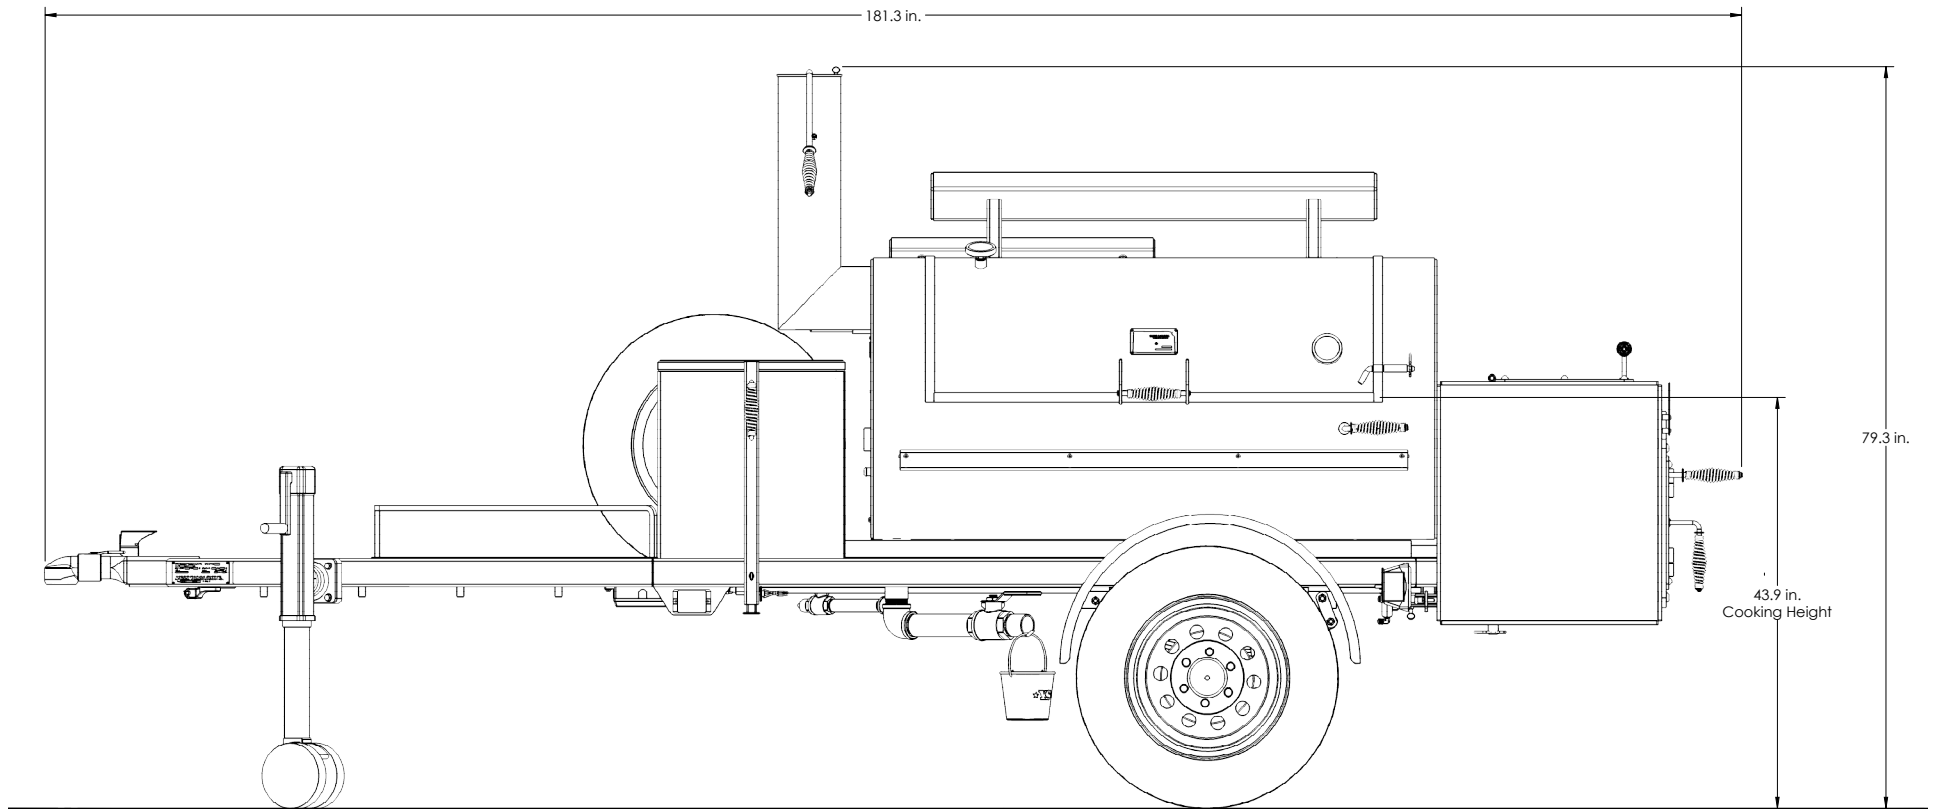

FRONTIERSMAN CUSTOM

Overall Height: **79.3 in.** Overall Depth: **88.0 in.** Overall Length: **181.3 in.** Total Weight: **3,406 lbs.**

FRONTIERSMAN CUSTOM

Overall Height: **79.3 in.** Overall Depth: **88.0 in.** Overall Length: **181.3 in.** Total Weight: **3,406 lbs.**