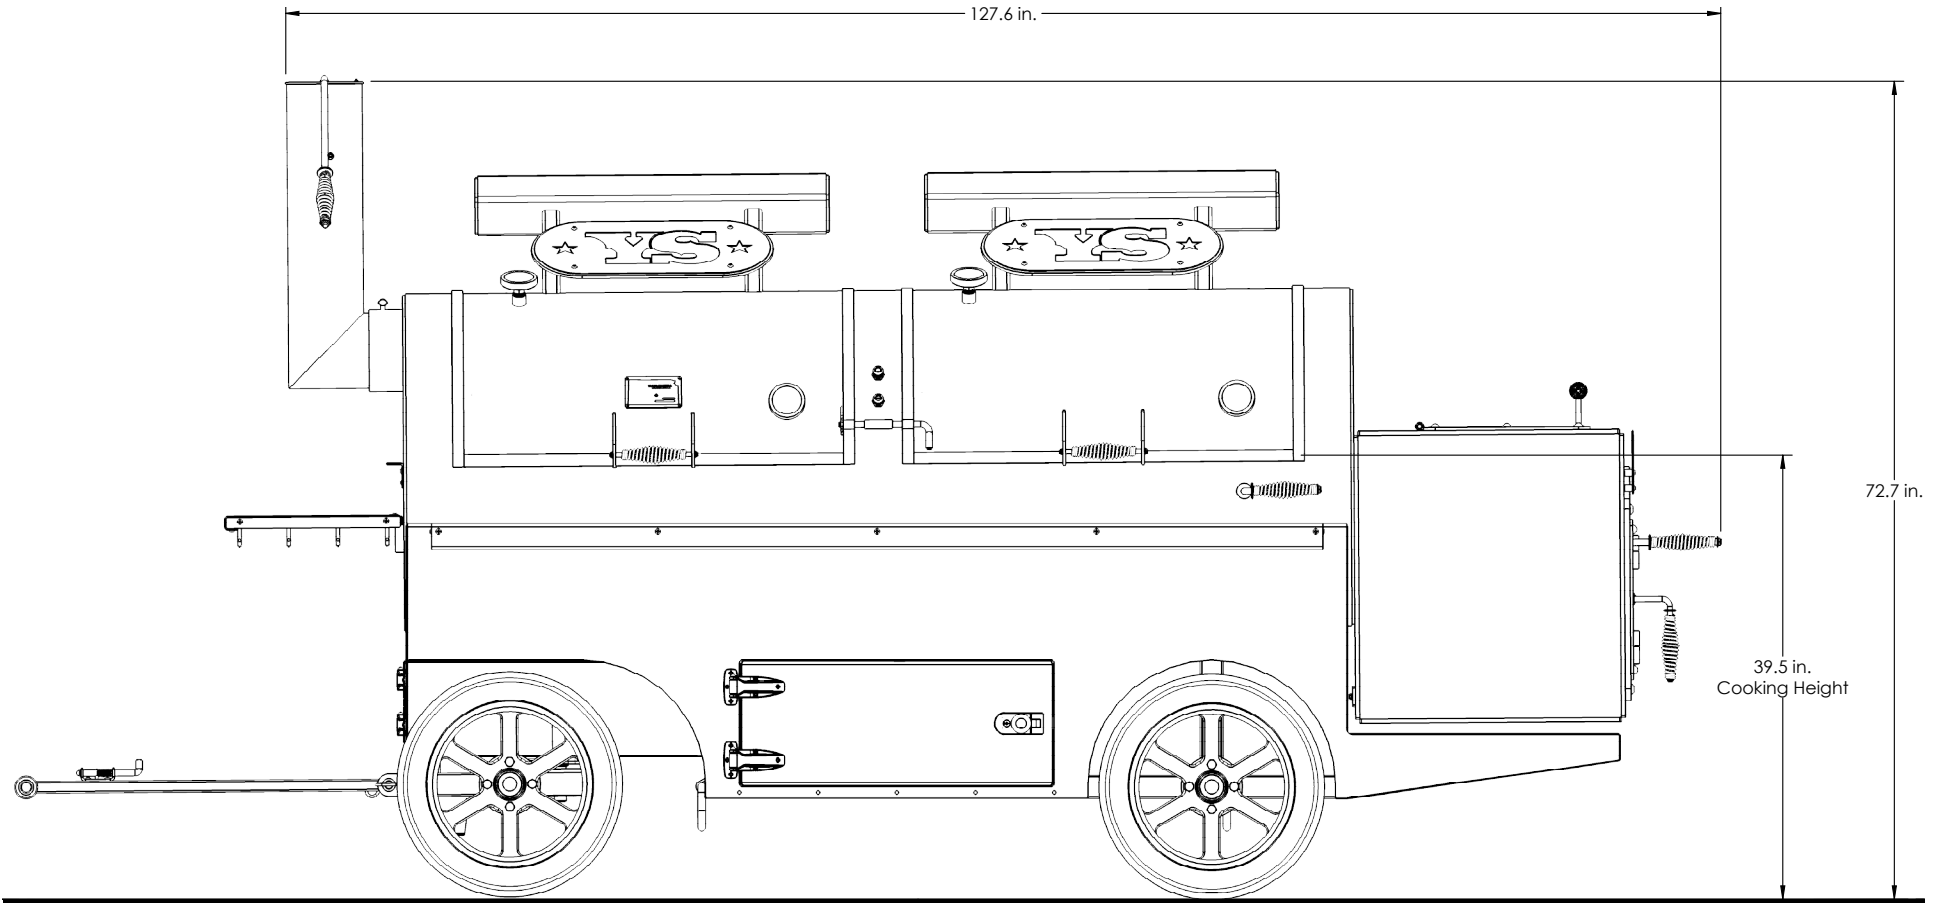

# FRONTIERSMAN CUSTOM

Overall Height: **72.7 in.** Overall Depth: **49.3 in.** Overall Length: **127.6 in.** Total Weight: **3,330 lbs.**