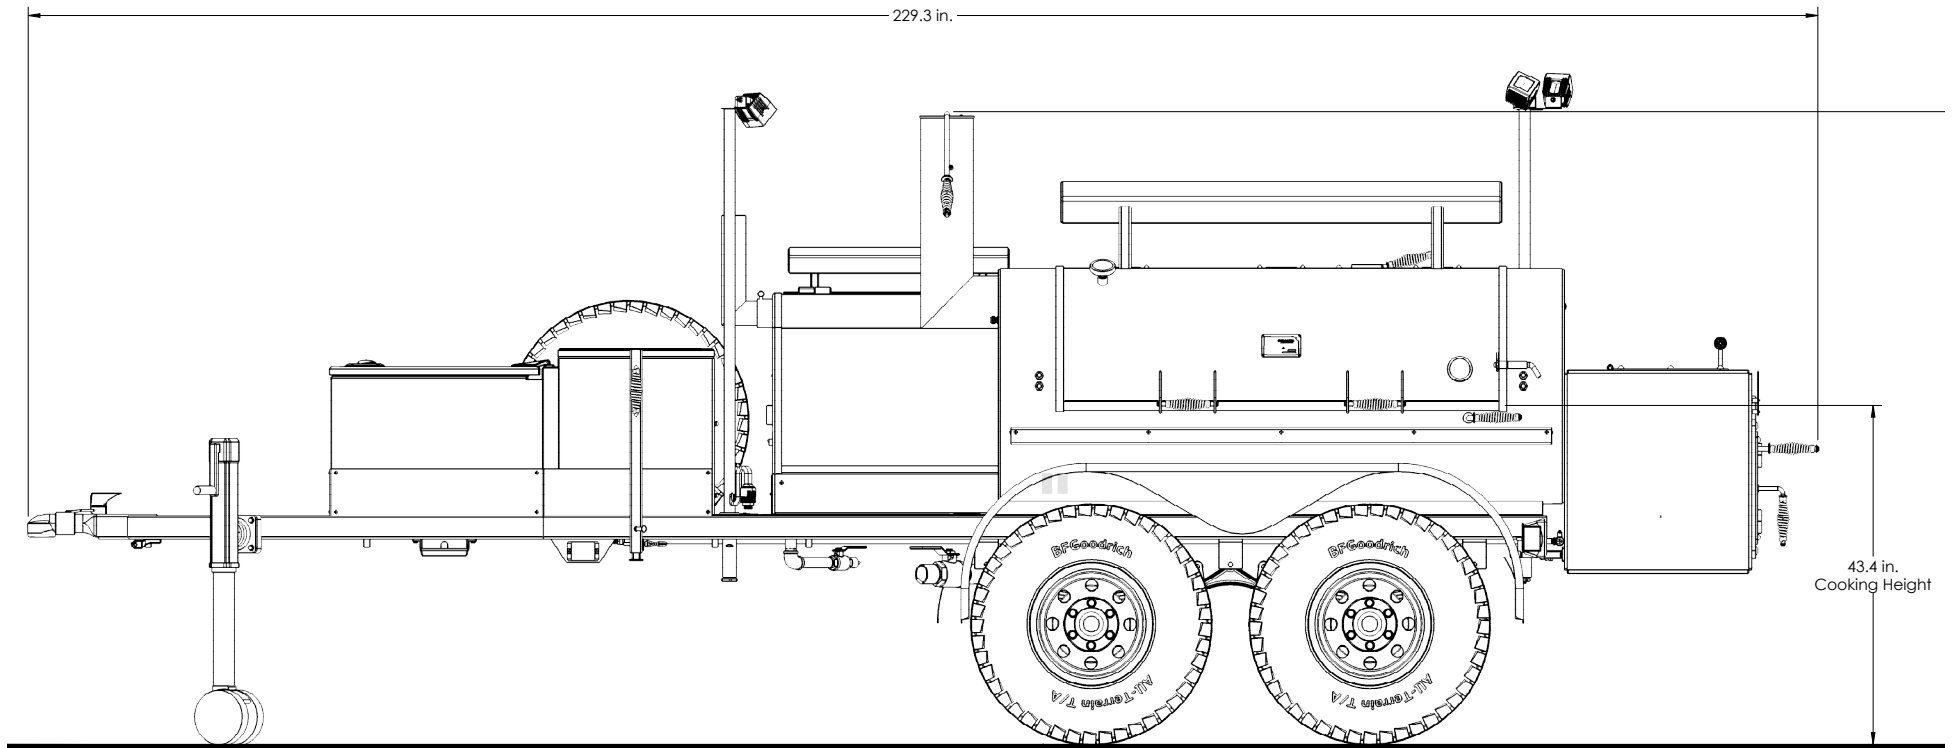

FRONTIERSMAN CUSTOM

Overall Height: **81.1 in.** Overall Depth: **90.8 in.** Overall Length: **229.3 in.** Total Weight: **4,498 lbs.**

FRONTIERSMAN CUSTOM

Overall Height: **81.1 in.** Overall Depth: **90.8 in.** Overall Length: **229.3 in.** Total Weight: **4,498 lbs.**