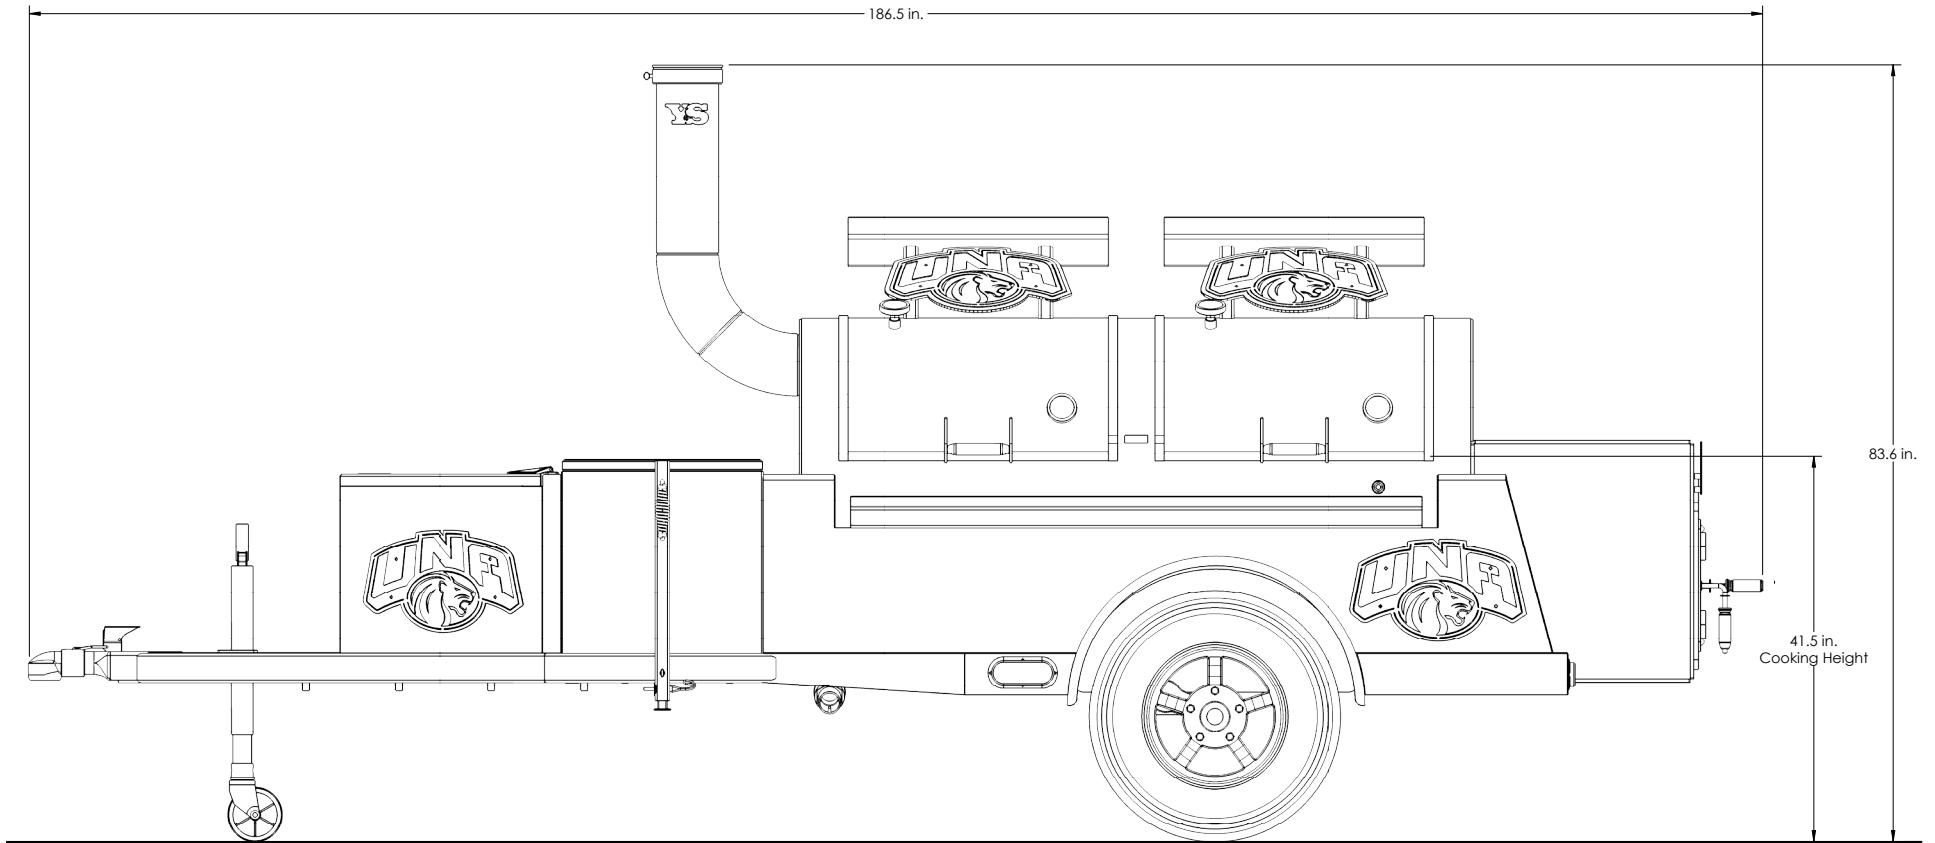

FRONTIERSMAN CUSTOM

Overall Height: **83.6 in.** Overall Depth: **58.9 in.** Overall Length: **186.5 in.** Total Weight: **3,196 lbs.**

FRONTIERSMAN CUSTOM

Overall Height: **83.6 in.** Overall Depth: **58.9 in.** Overall Length: **186.5 in.** Total Weight: **3,196 lbs.**