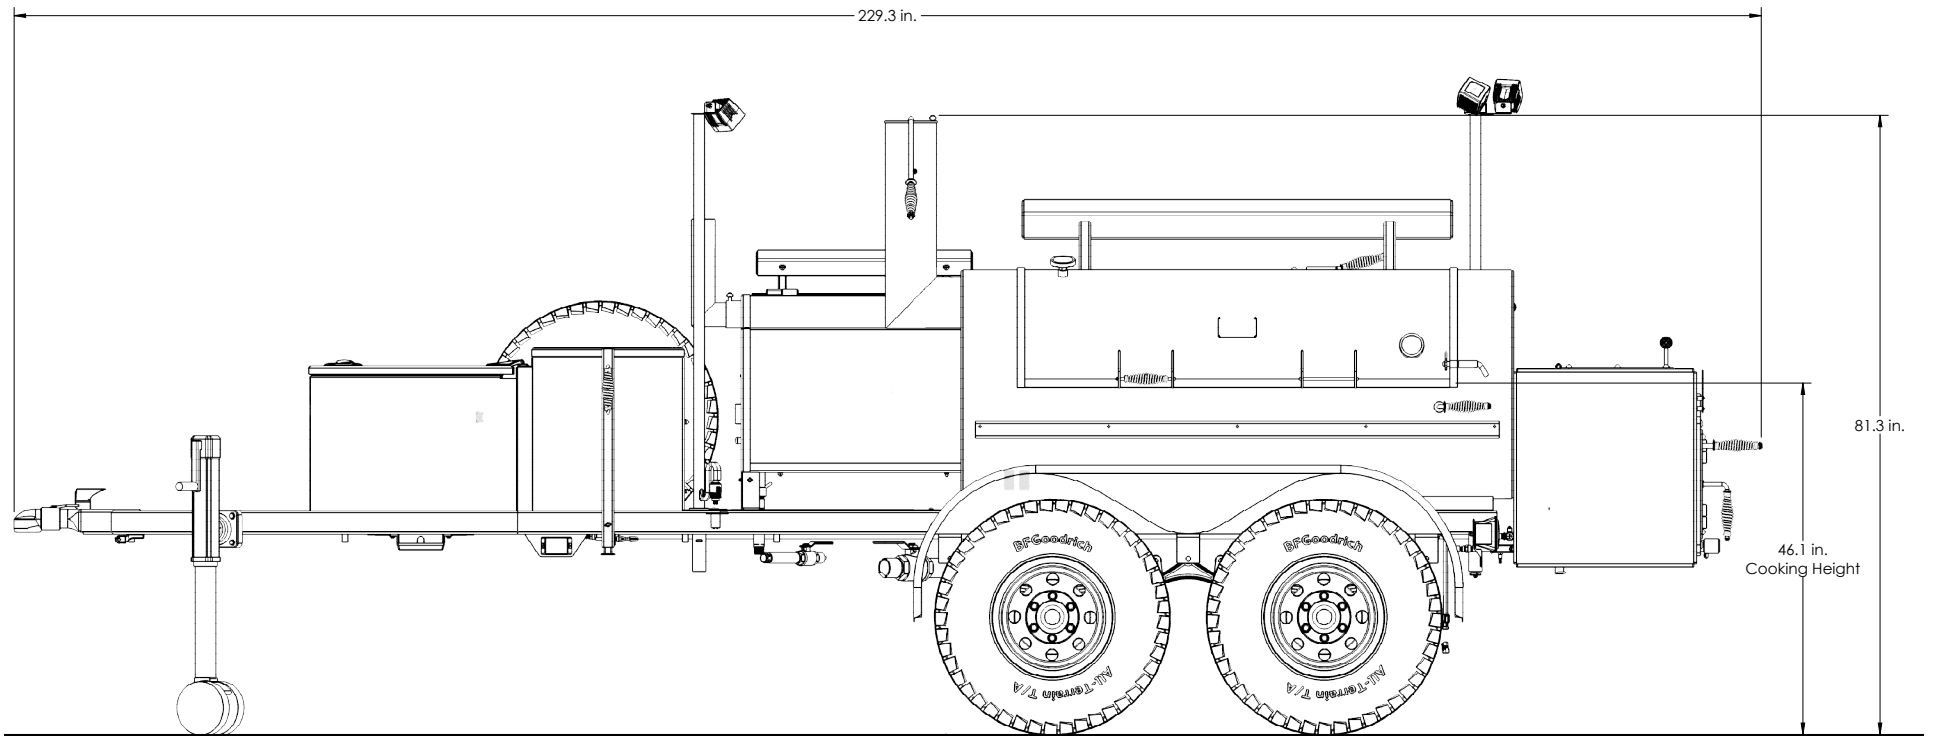

# FRONTIERSMAN CUSTOM

Overall Height: **81.3 in.** Overall Depth: **92.3 in.** Overall Length: **229.3 in.** Total Weight: **4,573 lbs.**