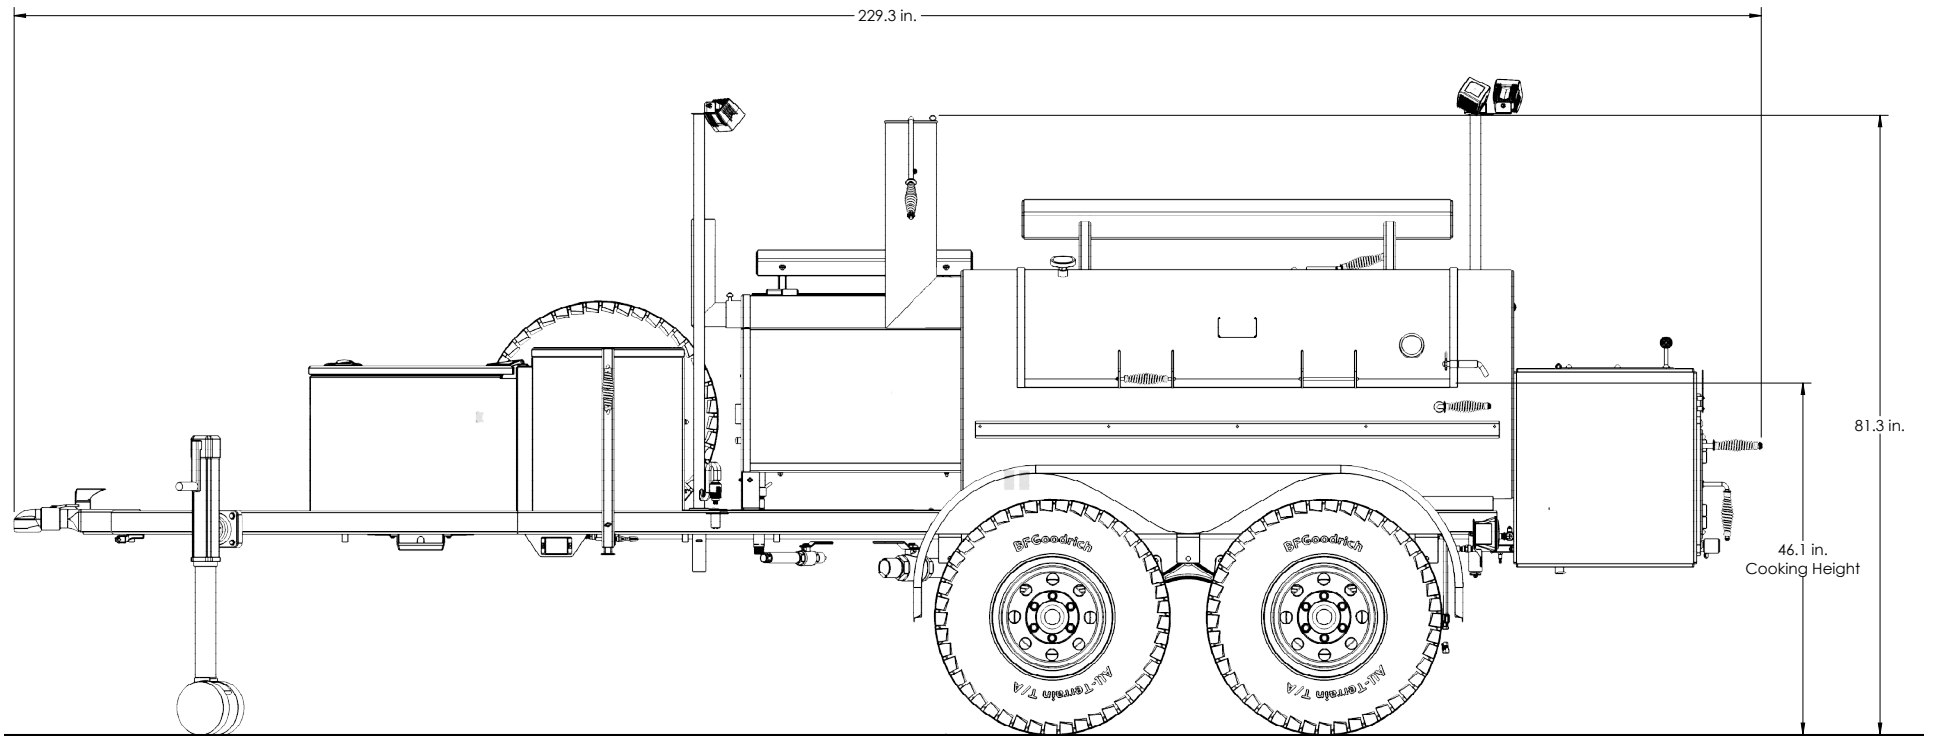

FRONTIERSMAN CUSTOM

Overall Height: **81.3 in.** Overall Depth: **92.3 in.** Overall Length: **229.3 in.** Total Weight: **4,573 lbs.**

FRONTIERSMAN CUSTOM

Overall Height: **81.3 in.** Overall Depth: **92.3 in.** Overall Length: **229.3 in.** Total Weight: **4,573 lbs.**