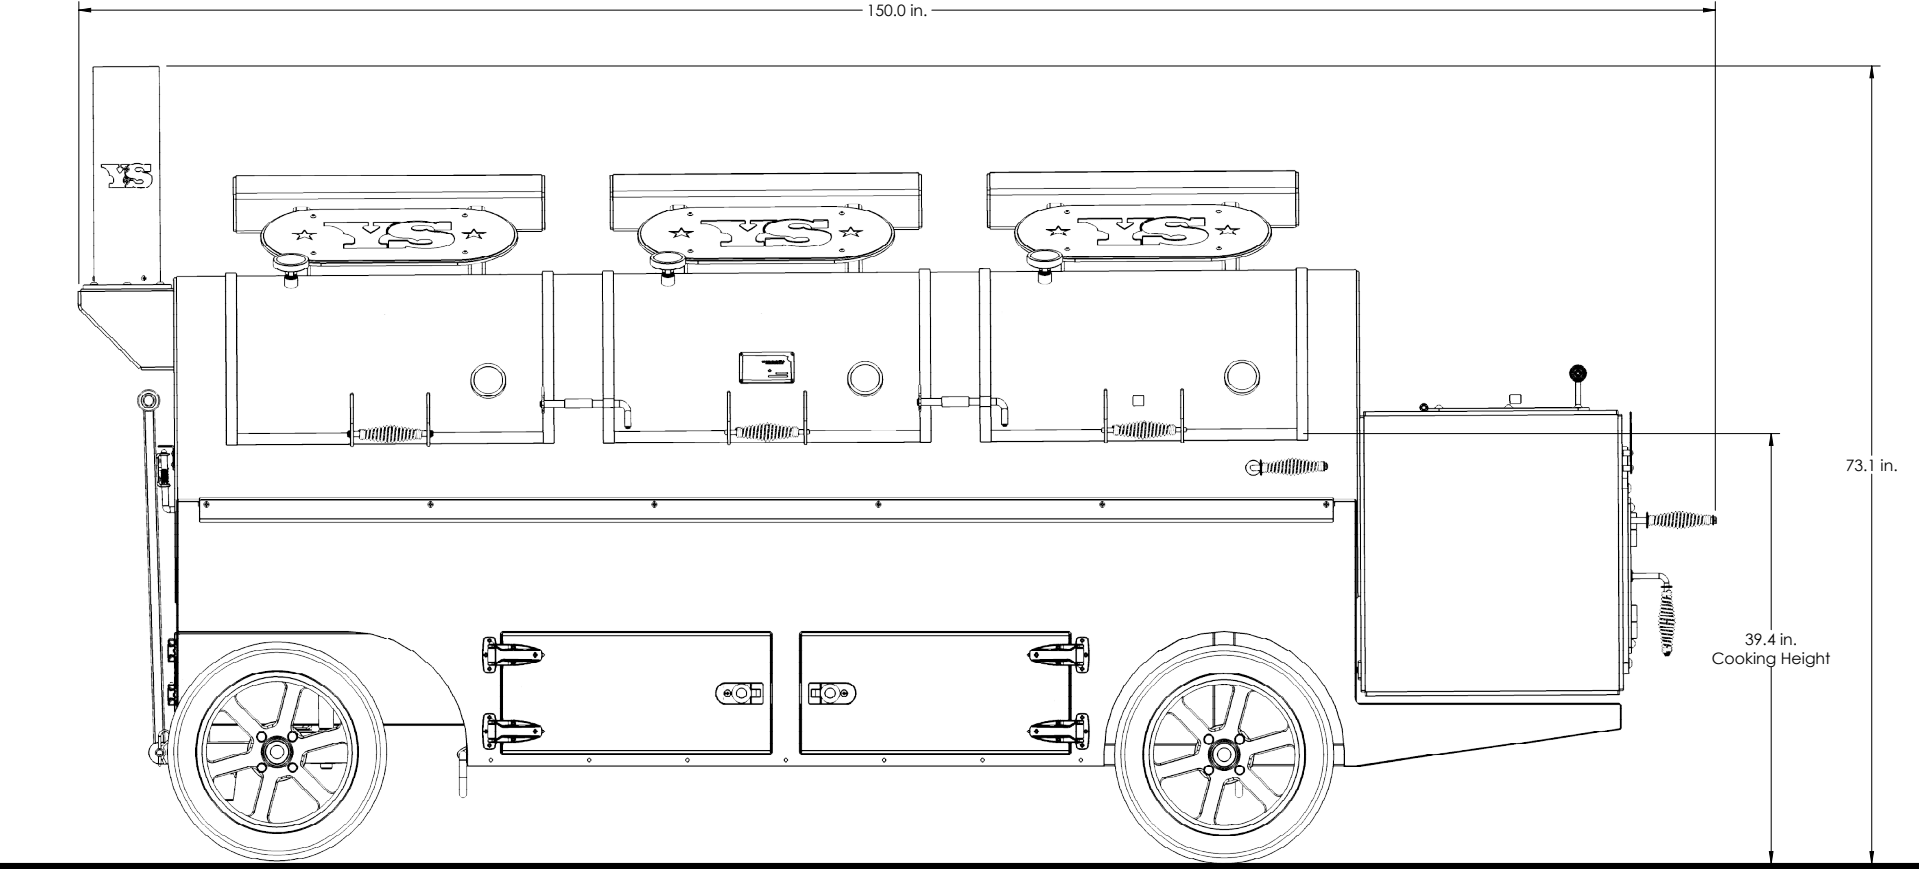

# FRONTIERSMAN III CUSTOM

Overall Height: **73.1 in.** Overall Depth: **47.2 in.** Overall Length: **150.0 in.** Total Weight: **3,419 lbs.**