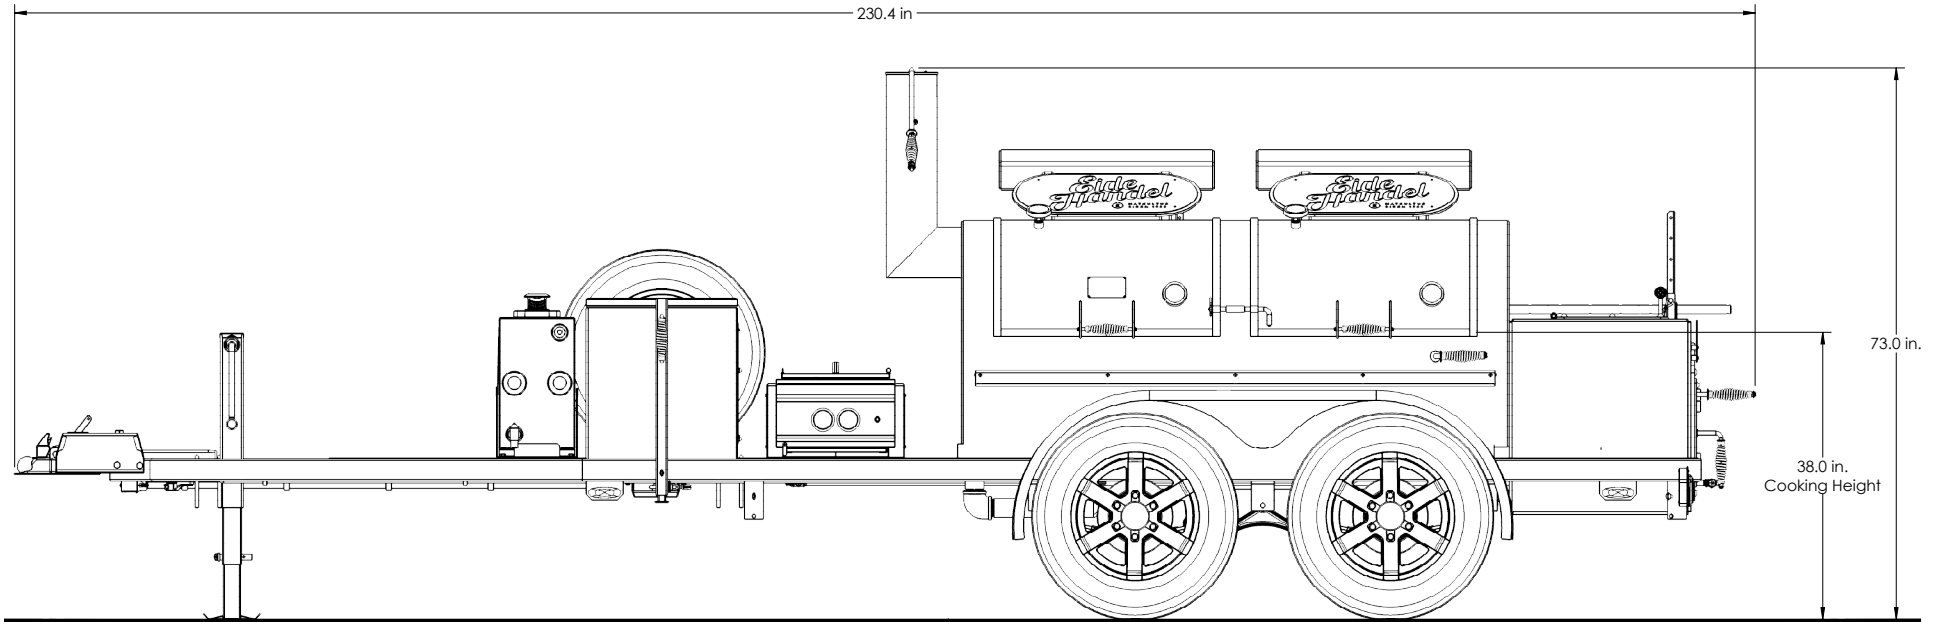

FRONTIERSMAN CUSTOM

Overall Height: **73.0 in.** Overall Depth: **88.1 in.** Overall Length: **230.4 in.** Total Weight: **4,206 lbs.**

FRONTIERSMAN CUSTOM

Overall Height: **73.0 in.** Overall Depth: **88.1 in.** Overall Length: **230.4 in.** Total Weight: **4,206 lbs.**