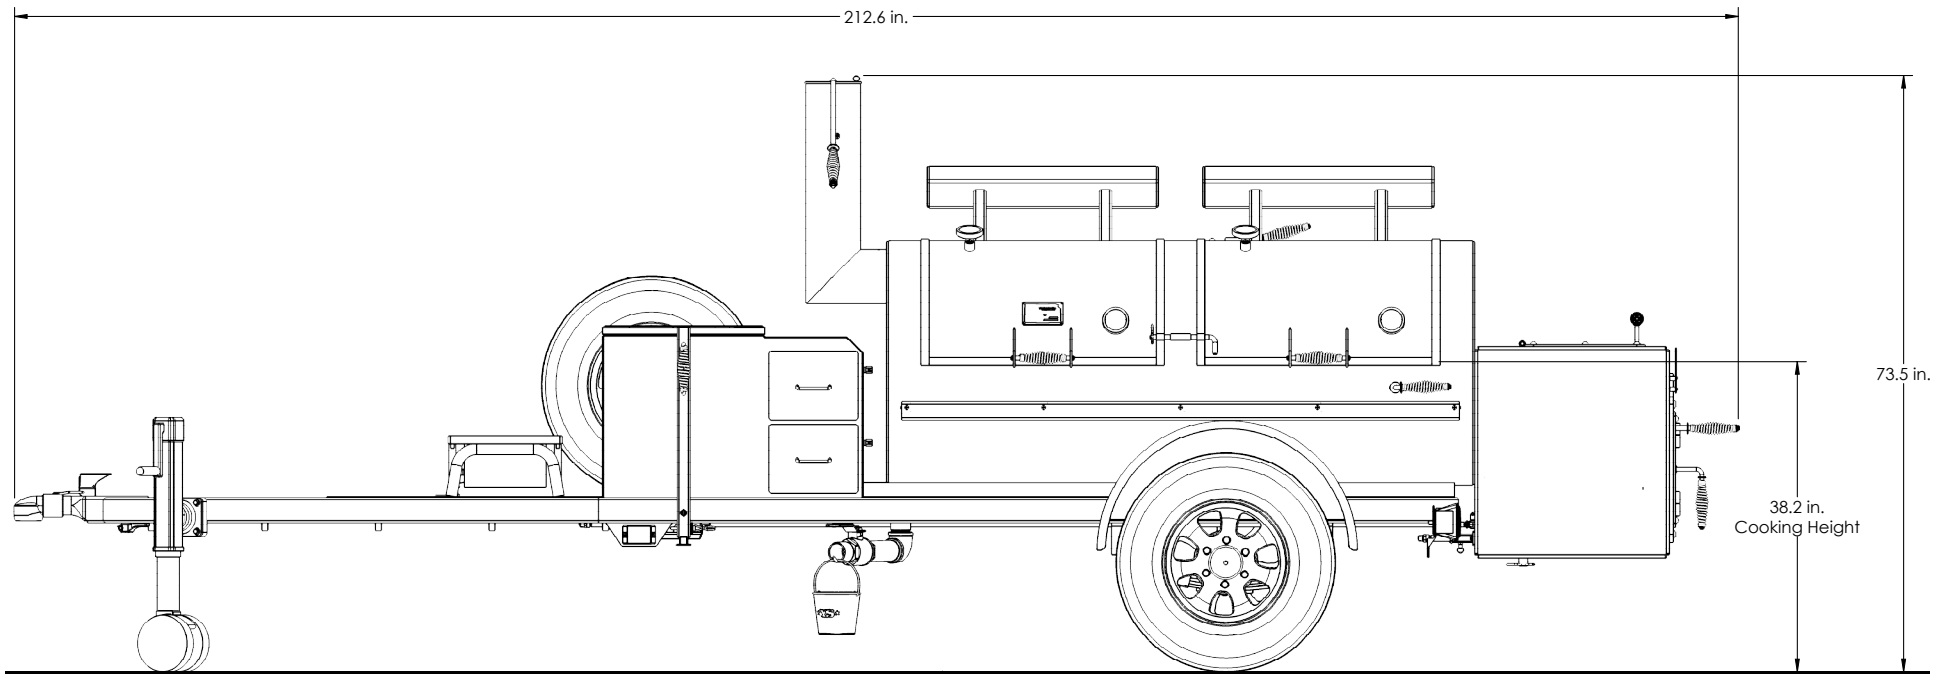

FRONTIERSMAN CUSTOM

Overall Height: **73.5 in.** Overall Depth: **95.8 in.** Overall Length: **212.6 in.** Total Weight: **4,070 lbs.**

FRONTIERSMAN CUSTOM

Overall Height: **73.5 in.** Overall Depth: **95.8 in.** Overall Length: **212.6 in.** Total Weight: **4,070 lbs.**