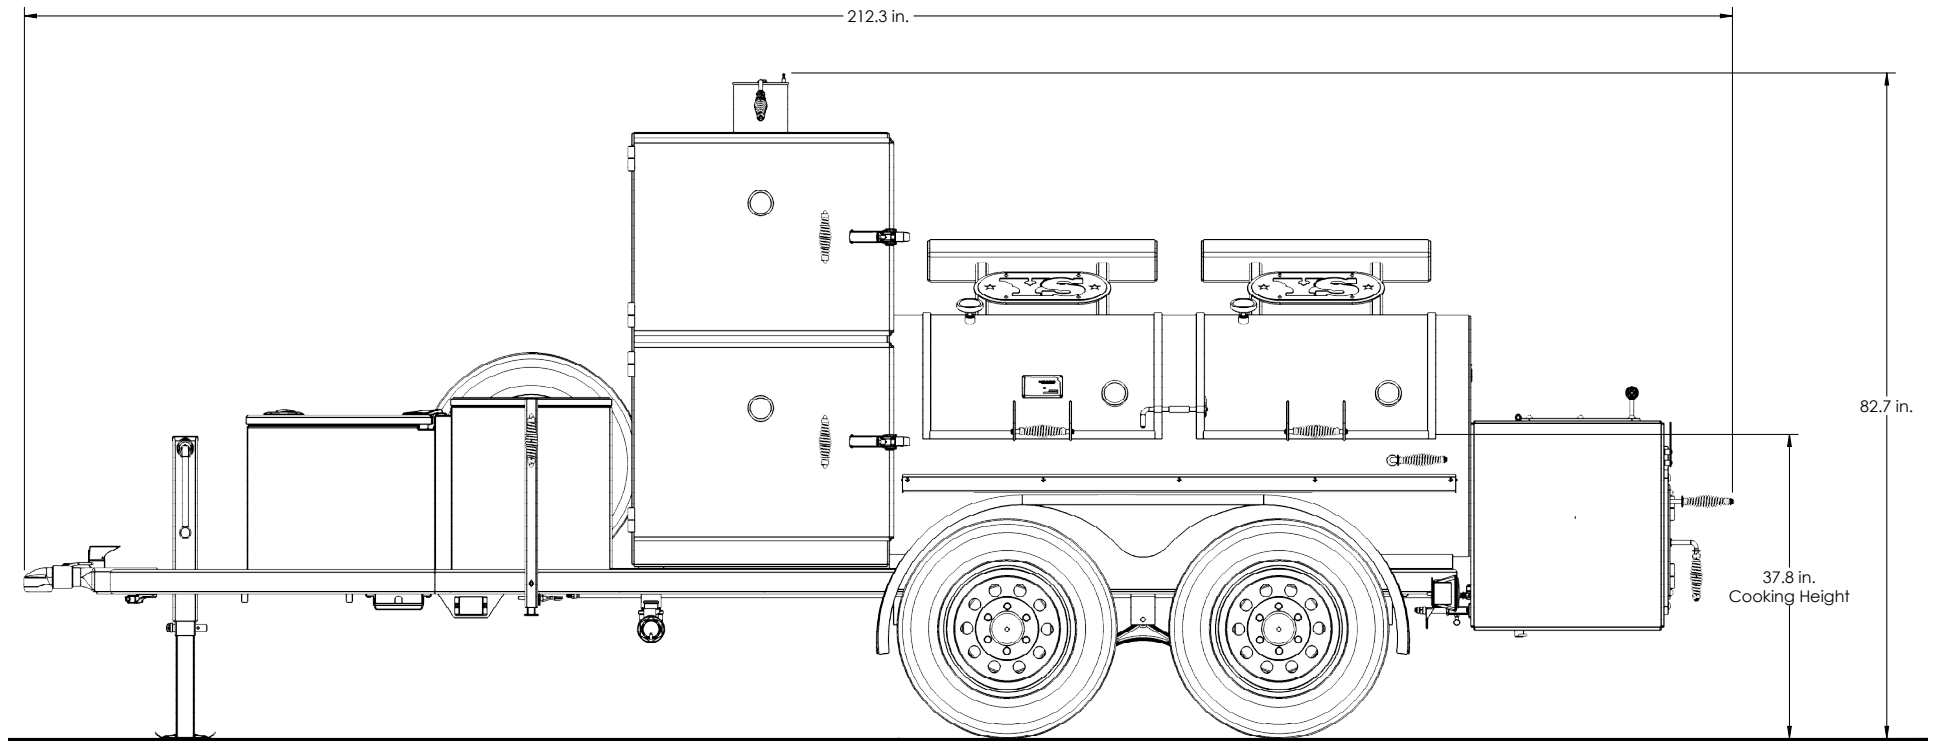

FRONTIERSMAN CUSTOM

Overall Height: **82.7 in.** Overall Depth: **70.1 in.** Overall Length: **212.3 in.** Total Weight: **4,270 lbs.**

FRONTIERSMAN CUSTOM

Overall Height: **82.7 in.** Overall Depth: **70.1 in.** Overall Length: **212.3 in.** Total Weight: **4,270 lbs.**