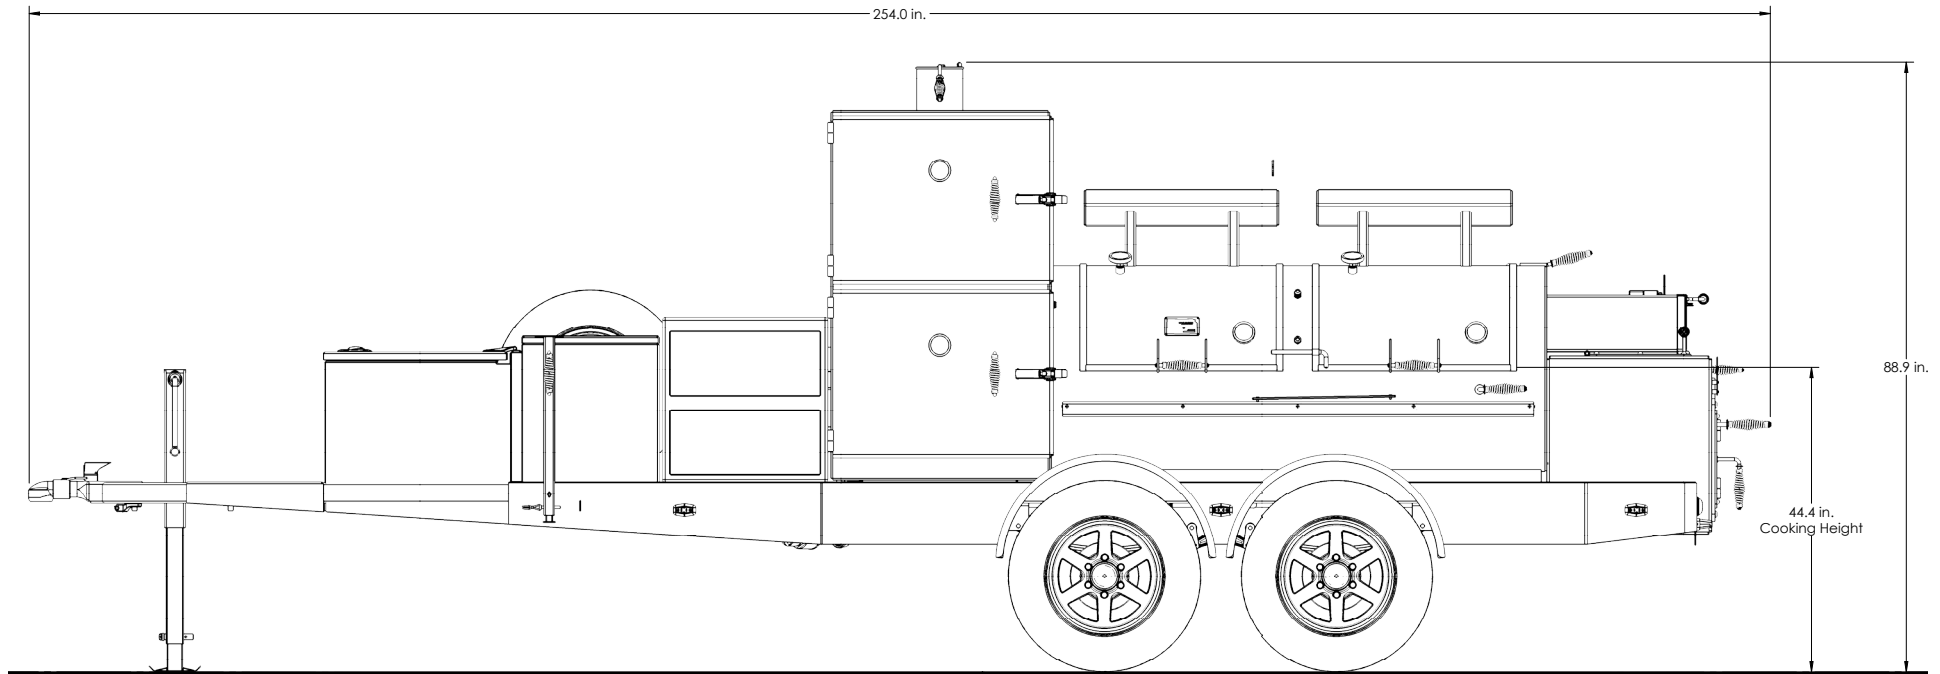

# FRONTIERSMAN CUSTOM

Overall Height: **88.9 in.** Overall Depth: **96.8 in.** Overall Length: **254.0 in.** Total Weight: **6,468 lbs.**