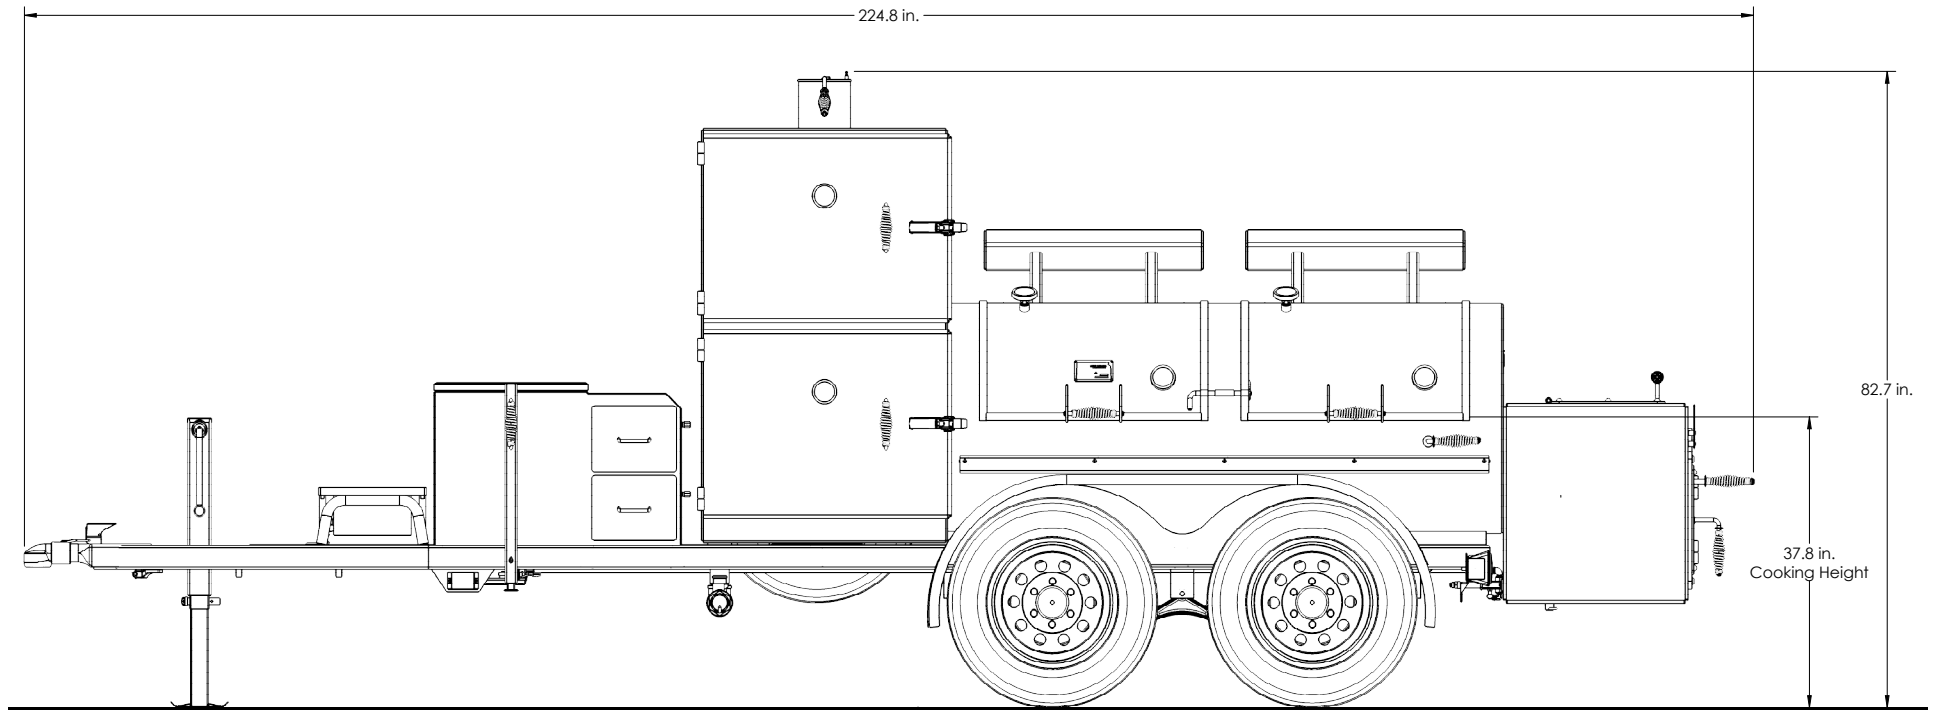

FRONTIERSMAN CUSTOM

Overall Height: **82.7 in.** Overall Depth: **70.1 in.** Overall Length: **224.8 in.** Total Weight: **4,331 lbs.**

FRONTIERSMAN CUSTOM

Overall Height: **82.7 in.** Overall Depth: **70.1 in.** Overall Length: **224.8 in.** Total Weight: **4,331 lbs.**