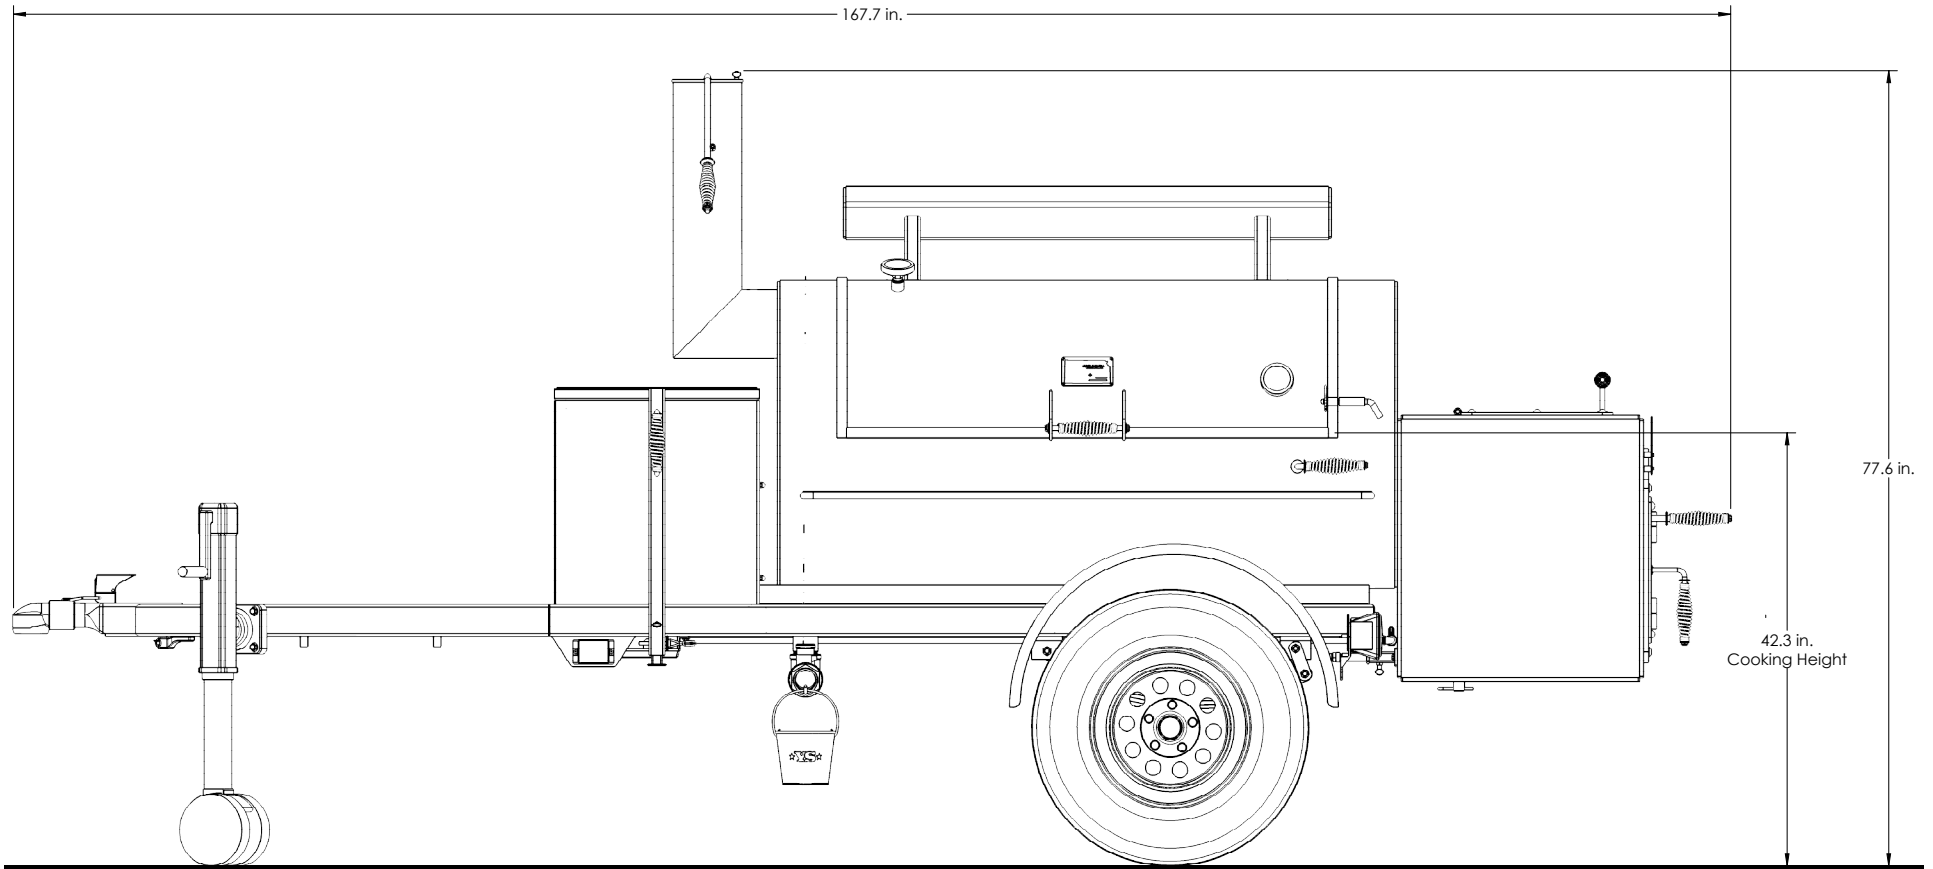

# FRONTIERSMAN CUSTOM

Overall Height: **77.6 in.** Overall Depth: **69.8 in.** Overall Length: **167.7 in.** Total Weight: **2,748 lbs.**