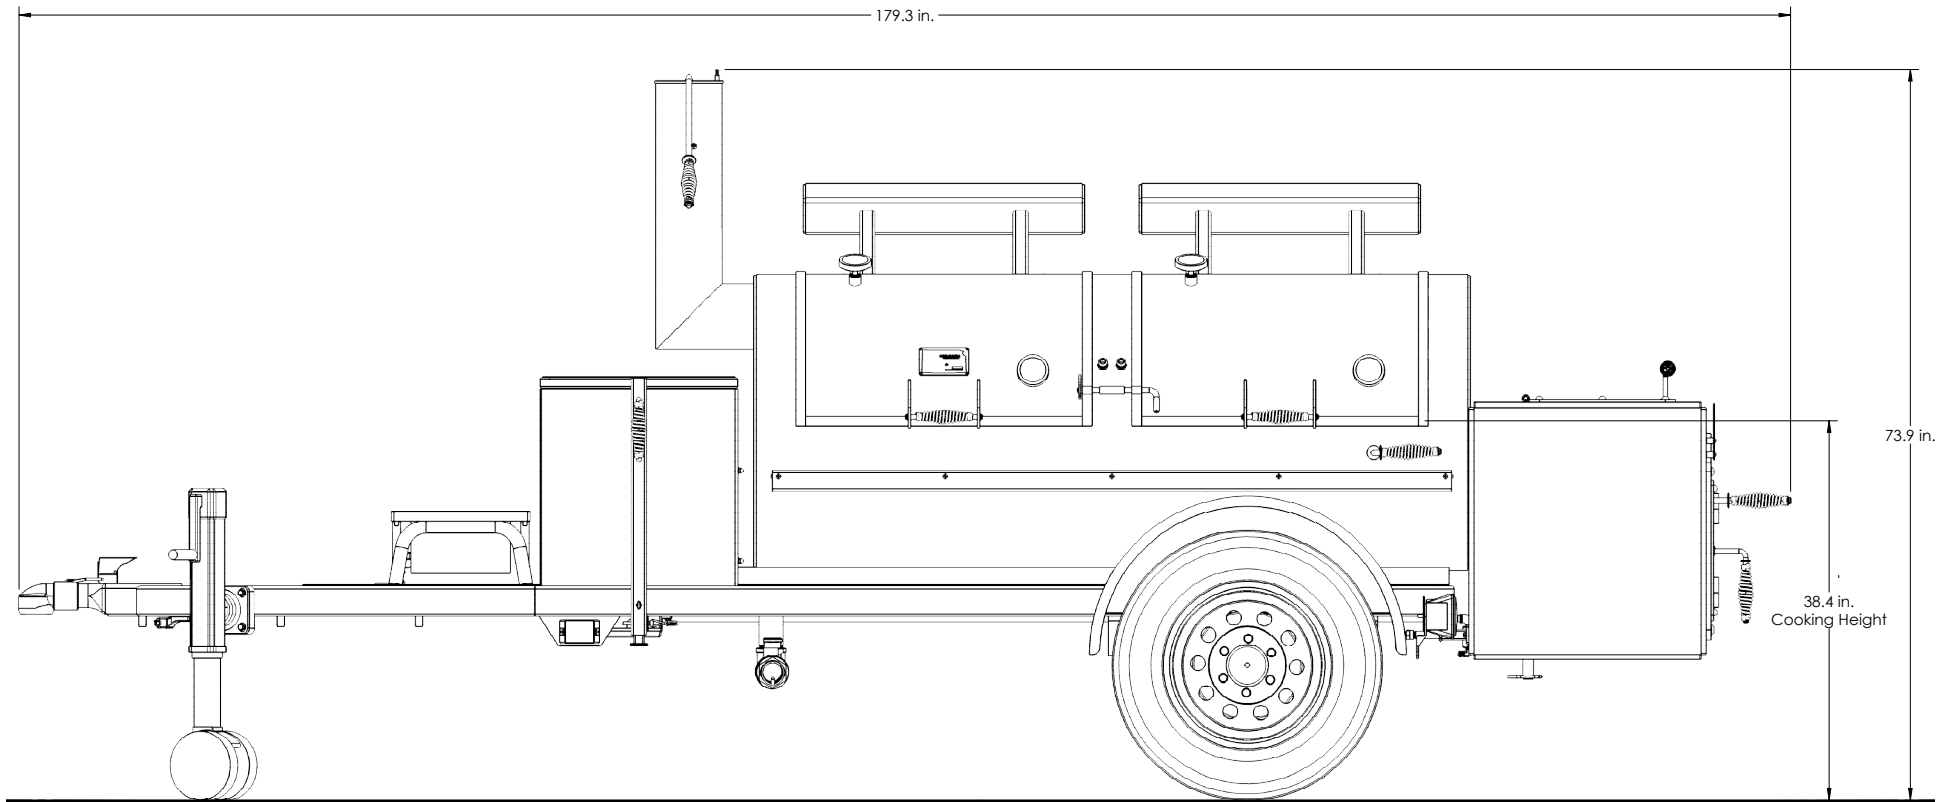

FRONTIERSMAN CUSTOM

Overall Height: **73.9 in.** Overall Depth: **70.1 in.** Overall Length: **179.3 in.** Total Weight: **2,860 lbs.**

FRONTIERSMAN CUSTOM

Overall Height: **73.9 in.** Overall Depth: **70.1 in.** Overall Length: **179.3 in.** Total Weight: **2,860 lbs.**